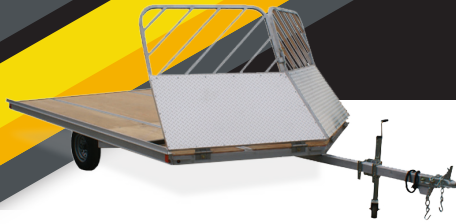

OPEN ON/OFF SNOW TRAILERS

12' - 24'

12' - 24'

STANDARD FEATURES

- > All-Aluminum Construction
- > 24" O/C Crossmembers
- > Torsion Ride Suspension
- > 1/2" Marine Tech Decking
- > 4' Stowaway Ramp w/ Super Guides
- > Recessed LED Marker Lights
- > 1200# Wheel Jack
- > Straight Pull w/Underwings
- > Full Length Slide Track Tie Down System w/ (1) Sliding D-Ring & (1) Ski Tie Down Bar Per Machine
- > 6000# Straight Coupler w/ 2" Ball
- > (2) 5000# Safety Chains
- > Limited 4-Year Warranty

STANDARD SPECIFICATIONS

Trailer Model	12' DRIVE ON/OFF LV	14' DRIVE ON/OFF LV	14' DRIVE ON/OFF LV BR	16' DRIVE ON/OFF LV
Model Number	MFS101X12LV	MFS101X14LV	MFS101X14LVBR	MFS101X16LV
Deck (WxL)	101"x12'	101"x14'	101"x14'	101"x16'
Overall (WxL)	101"x18'	101"x20'	101"x20'	101"x22'
Subframe Tubing	2"x3"	2"x4"	2"x4"	2"x4"
Deck Height	25"	27"	27"	27"
Axle(s) - Qty/Rating	1-3500#, Idler	2-2200#, Idler	2-2200#, Braked	2-2200#, Braked
Wheels	12" E-Rated Silver Mod	13" Silver Mod	13" Silver Mod	13" Silver Mod
Tires	ST145R12E	175/80R13	175/80R13	175/80R13
GVWR	2990#	2990#	4400#	4400#
Curb Weight	575#	815#	815#	870#
Payload	1625#	2175#	3585#	3530#
Hitch Height	22"	22"	22"	22"
Power Connection	4-Way Flat	4-Way Flat	7-Way Round	7-Way Round
Rear Edge Loading Protector	Standard	Standard	Standard	Standard