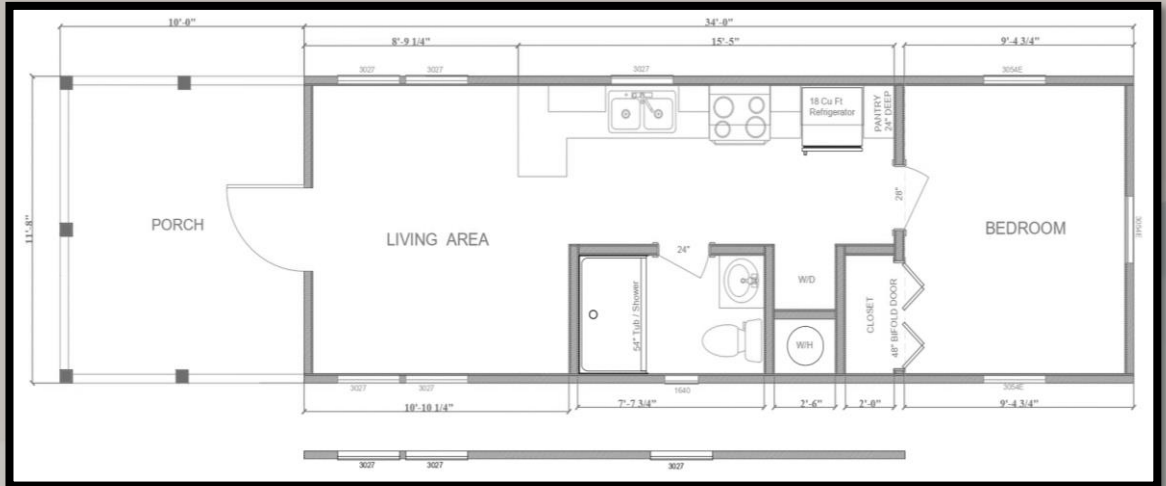

CASCADE

- ✓ **Bedrooms** 1
- ✓ **Bath** 1
- ✓ **Dimensions** 11'-8" x 44'
- ✓ **Sq. Footage** 396
- ✓ **Deck** 11'-8" x 10'

If you are looking for more space in your room, this house is perfect for you, with its spacious room with its exclusive closet with bifold doors. The living room offers you an open space with high ceilings, great lighting, it's a great gathering area with plenty of space for you and your guests to feel at home.

Windows

- 30"x54" Vinyl Double Pane No Grid Window (White): 7
- 30"x27" Vinyl Double Pane No Grid Window (White): 7
- 16"x40" Vinyl Double Pane No Grid Window (White): 1

Ceiling Fans

- Ceiling Fan with Lights (Living Room)

Doors

- Interior - 24" Swing Door (Sealed Natural Wood) -1
- Interior - 28" Swing Door (Sealed Natural Wood) -1
- 48" Bifold Doors
- Exterior 36" Half Glass Door (White)

Appliances (White & Black)

- 4.8 Cu Ft Smooth Top Electric Range
- 18.3 Cu Ft Refrigerator plumbed for ice maker
- 1.6 Cu Ft Over Range Microwave

Windows

- 72"x12" Vinyl Double Pane No Grid

Doors

- Interior - 24" Pocket Door
- Interior - 28" Pocket Door
- Exterior 36" Full Glass Door w/Built-in Blinds
- Exterior - 72" French Door w/built-in Blinds