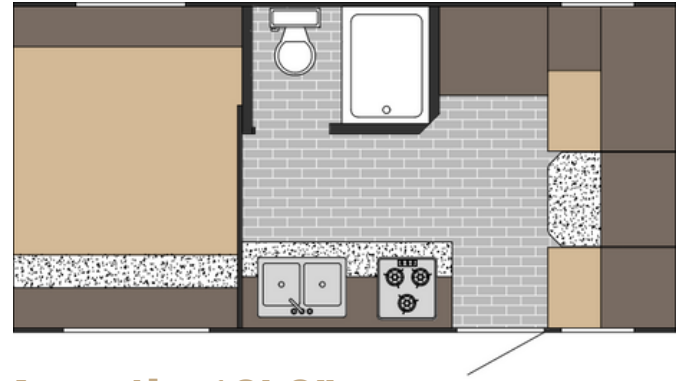

Off-Grid

Floorplans

1200

Length: 16'
Dry Weight: 2460 lb
Exterior Height: 9'7"

1500

Length: 18' 8"
Dry Weight: 2990 lb
Exterior Height: 9'7"

Specifications

1200 1500

Total Dry Weight	2460 lb	2990 lb
Hitch Weight	200 lb	220 lb
Total Length	16'	18'8"
Interior Height	6'8"	6'8"
Exterior Height	9'7"	9'7"
Fresh Water (gal)	36	36
Gray Water (gal)	30	30
Black Water (gal)	30	30