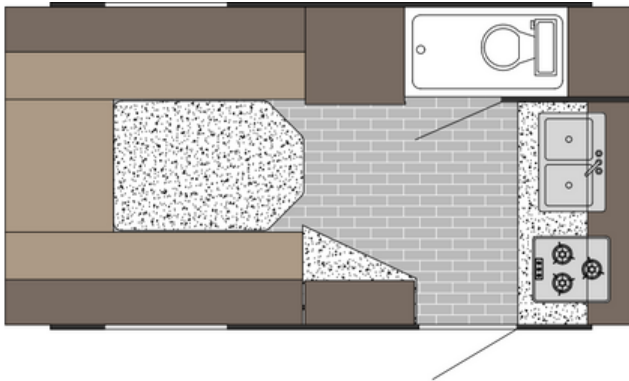

Off-Grid

Floorplans

1200

Length: 16'
Dry Weight: 2460 lb
Exterior Height: 9'7"

1500

Length: 18' 8"
Dry Weight: 2990 lb
Exterior Height: 9'7"

Specifications

1200 1500

Total Dry Weight	2460 lb	2990 lb
Hitch Weight	200 lb	220 lb
Total Length	16'	18'8"
Interior Height	6'8"	6'8"
Exterior Height	9'7"	9'7"
Fresh Water (gal)	36	36
Gray Water (gal)	30	30
Black Water (gal)	30	30