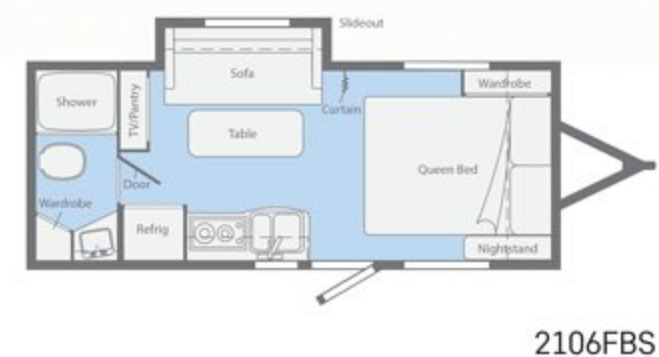

EXTERIOR COLORS