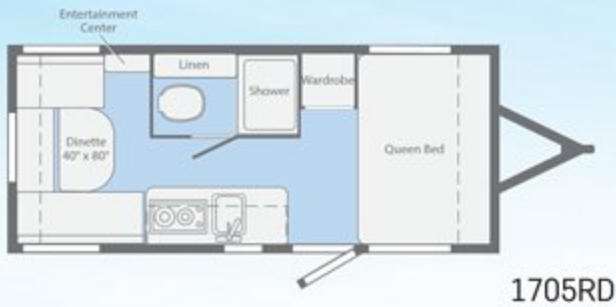

MICRO MINNIE

WINNEBAGO.

WINNEBAGO.

Winnebago Micro Minnie Light on weight...heavy on features

Winnebago Micro Minnie offers all of the comforts of home in a convenient compact camper. As you can see in the photos the model 2106FBS features a slide out to open up more living space. Plenty of galley space, stainless steel sink, double door refrigerator, microwave and even an oven makes camping more fun. The front bedroom hosts a queen bed with windows placed for cross ventilation allowing a comfortable night's sleep from a day of adventures.

2106FBS
Graphite Décor

FLOORPLANS, SPECIFICATIONS, EXTERIOR COLORS

FLOORPLANS

SPECIFICATIONS

	1700BH	1705RD	1706FB	2106DS	2106FBS
Exterior Length	20'9"	20'9"	19'2"	21'11"	21'11"
Exterior Height (With AC)	9'8"	9'8"	9'8"	9'8"	9'8"
Exterior Width	7'0"	7'0"	7'0"	7'0"	7'0"
Interior Height	6'4"	6'4"	6'4"	6'4"	6'4"
GVWR	3,800	3,800	5,500	7,000	7,000
Dry Weight (lbs)	3,040	TBD	3,180	3,780	3,780
Dry Hitch Weight (lbs)	380	TBD	320	360	360
Axles (lbs)	1 @ 3,500	1 @ 3,500	2 @ 3,500	2 @ 3,500	2 @ 3,500
Tire Size	ST205/75R14	ST205/75R14	ST205/75R14	ST205/75R14	ST205/75R14
Fresh Water Tank (Gal)	31	31	31	31	31
Black Tank Capacity (Gal)	25	25	25	25	25
Grey Tank Capacity (Gal)	25	25	25	25	25
LP Capacity (lbs)	20	20	20	20	20
Awning Length	12'	12'	10'	13'	13'
Slide-outs	0	0	0	1	1
Furnace (BTUs)	18,000	18,000	18,000	18,000	18,000
Water Heater	6	6	6	6	6