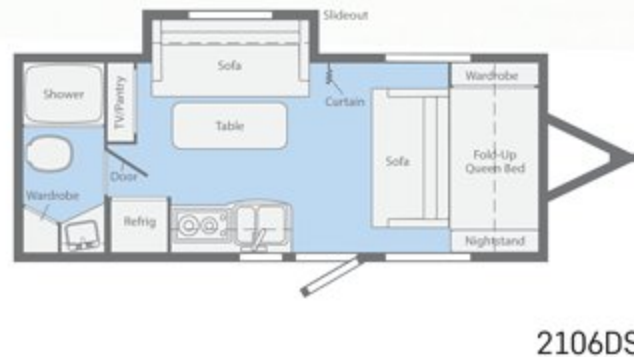

EXTERIOR COLORS