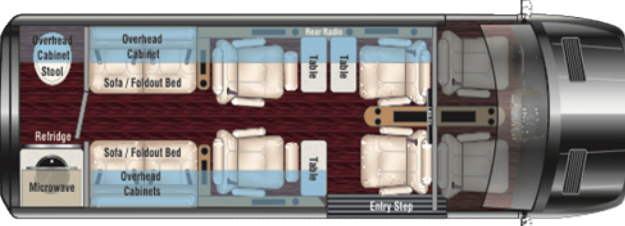

☐ Full Part
40" TV

Wire Transfer Instructions
Midwest Automotive Designs
Bank Name: JP Morgan Chase, N.A. (WI)
Account # : 816976369
Routing (Wire) : 021000021

* Midwest Automotive Designs Reserves the Right to Change any Std or Optional Features without Notice.

** Photos may Not depict the Actual product.