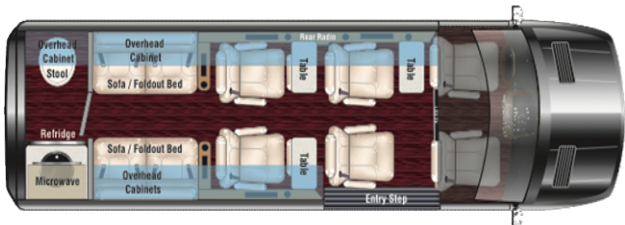

Available Options

Floor Plan Options (Must Select One)	Dealer
☒ No Partition 28" TV	
☐ Arched Partition / 43" TV / Rear Facing seats w/ Hands Free intercom	
☐ Full Partition Power Window / 43" TV / front and rear Floor Consoles / Rear facing Seats/Intercom	

Electronic Options

☐ KVH A9 Digital Satellite Directional TV System	
☒ Wireless Internet Router.	
☒ Rear Tailgate Prep Kit (Includes - HDMI - 110v - Ext Speakers - Ext Enclosure)	
☒ Apple TV	

Interior Convenience Options

☐ SLS Seating Upgrade	
☐ Large Dr & Pass Front Center Floor Console	
☐ Upgrade Satin Interior Trim Pkg	
☐ Slide Drawer Refrigerator Under Seat (Full Part Only)	
☒ Deluxe Seat Massage All captain Seating Locations	
☒ Seat Heat Back and Bottom All Captain seating Locations	

Exterior Options

☐ Upgrade to Exterior Matte Paint Finish	
☐ Rear VB Air Ride Suspension Upgrade Pkg	
☐ 18" Brabus Wheel and Tire Upgrade (Single Rear Wheel Only)	
☐ 16" Black Alum Wheel w/All-Terrain BFG Tire Upgrade (Dual Rear Wheel Only)	
☐ Upgrade Rear Suspension Pkg (Shocks, Springs, Sumo Pkg)	
☒ Rear Hitch W/Wiring Package	

LUXE PKG Incl..	Additional Notes
16" Alum Wheel Upgrade Overhead Side Cabinets Front Lower Spoiler 2 Power Leg Lifts Rear Bath w/Toilet-Refer-Micro-Sink Under Sofa Storage Shoreline HookUp w/Charger Folding Lap Top Tables (See Print) Maybach Lighted Center Beam	4wd Upgrade

Total Base Price	
Total Options	
(FOB Elkhart IN) Freight	
Total	

☒ No Part
28" TV