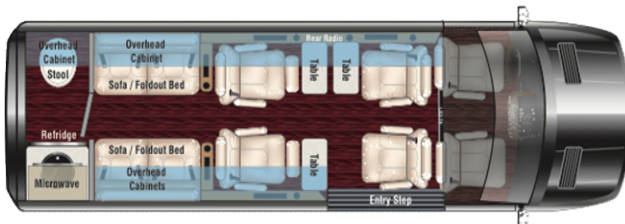

☐ Arched Part
40" TV