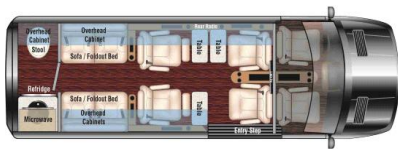

### FLOOR PLAN OPTIONS

#### Standard Features

- Soft Touch Automotive Fabric Throughout
- Luxury Custom Seating
- Double Needle Stitched Accents
- Custom Handmade Woodwork Throughout
- Composite Wood Grain Flooring
- Overhead Side Storage Cabinets
- Maybach Lighted Ceiling Panel
- Power Leg Lifts
- Folding Lap Tables
- New Insulation Package (35% Enhancement)
- Engine Driven Rear HVAC System
- 2,000W Sine Wave Inverter & Charger
- 200Ah Lithium Coach Battery
- All-In-One Exterior Utility Bay w/ Macerator
- Exterior Shower
- Porcelain Toilet w/ Black Tank
- Stainless Steel Sink and Faucet w/ Grey Tank
- Compressor Driven Refrigerator
- Microwave
- New Color Matched Ground Effects AeroKit
- All-Season Tires & Aluminum Wheels
- Firefly Touchscreen Control System
- Front Overhead 32" Samsung Smart HDTV
- Rear 19" HDTV in Bath Door
- New Alpine Audio System

#### Optional: 1080Ah Freedom Lithium w/ Eclipse

- 3000 Watt Sine Wave Inverter/ Charger, 320W Solar Power,
- Firefly Eclipse Cellular Remote App, 280 Amp Secondary
- Alternator, Battle Born Cylindrical LiFePO4 Cells, Additional
- Green Roof-Top AC. (600Ah on D4, HVAC AC System
- Removed on D4 if Equipped)