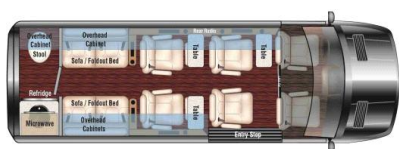

SHIP/INVOICE DATE:
11/15/2024
CHASSIS PURCHASE:

FLOOR PLAN OPTIONS

Standard Features

- Soft Touch Automotive Fabric Throughout
- Luxury Custom Seating
- Double Needle Stitched Accents
- Custom Handmade Woodwork Throughout
- Composite Wood Grain Flooring
- Overhead Side Storage Cabinets
- Maybach Lighted Ceiling Panel
- Power Leg Lifts
- Folding Lap Tables
- New Insulation Package (35% Enhancement)
- Engine Driven Rear HVAC System
- 2,000W Sine Wave Inverter & Charger
- 200Ah Lithium Coach Battery
- All-In-One Exterior Utility Bay w/ Macerator
- Exterior Shower
- Porcelain Toilet w/ Black Tank
- Stainless Steel Sink and Faucet w/ Grey Tank
- Compressor Driven Refrigerator
- Microwave
- New Color Matched Ground Effects AeroKit
- All-Season Tires & Aluminum Wheels
- Firefly Touchscreen Control System
- Front Overhead 32" Samsung Smart HDTV
- Rear 19" HDTV in Bath Door
- New Alpine Audio System

FLOOR PLAN:	D6	\$ 232,793
CAPACITY/LENGTH:	10 Passengers, 3500 170EXT, Length: 24'2"	
DESCRIPTION:	6 Captains Chairs with 44" Opposing Bench Seats, Rear Bath.	
CHASSIS:	Mercedes-Benz Sprinter	
DRIVETRAIN:	All-Wheel-Drive	\$ 12,675
EXTERIOR COLOR:		
WHEELS:	All Season Tires & Black Rims	\$ 1,493
SUSPENSION:	Standard Mercedes Suspension	\$ -
AERO KIT:	Rear Facia, Side Skirts, & Front Spoiler	\$ -
WALLS & CEILING:	Stone (Light Grey)	\$ -
WAINSCOTS:	Black	\$ -
WOOD:	Black Denali	\$ -
WOOD FINISH:	High Gloss Finish	\$ 2,243
COUNTERTOP:	Black	\$ -
FLOORING:	Voyager Galaxy (Black)	\$ -
SEAT DESIGNS:	New Azure (Waterfall)	\$ 2,243
SEAT OPERATION:	Heat & Massage	\$ 1,943
SEAT COLOR:	Black	\$ -
SEAT INSERTS:	Matching (Matches Seat Color)	\$ -
PIPING & STITCH:	Contrast	\$ -
POWER:	200Ah Lithium	\$ -
SOUND:	Alpine Status w/ Front Alpine Cabin Speakers	\$ 743
CONNECTIVITY:	Cellular Internet Router & Apple TV	\$ 1,185
ADDITIONAL OPTIONS:	4 Camera Viewing System	\$ 1,943