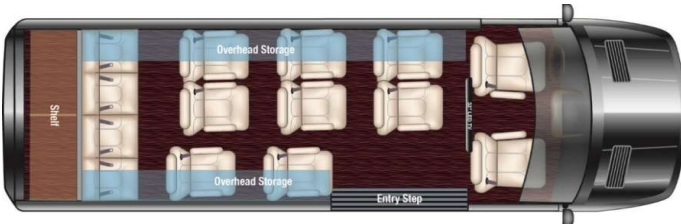

☐ 14 PASSENGER