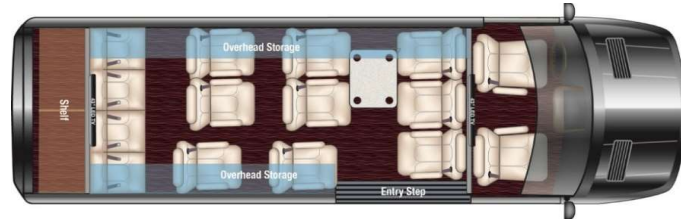

☒ 15 EXECUTIVE