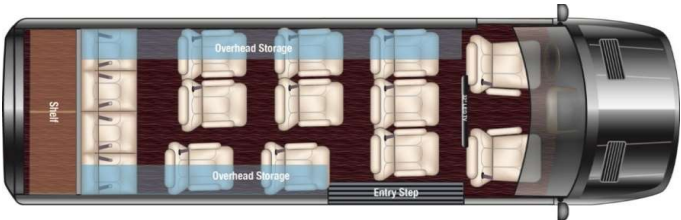

x	15 Passenger Seating	STD
	14 Passenger Seating	STD
x	Executive Rear Facing Seats with Partition, Front 43" TV, Table & Slide Drawer Fridge	$6,443.00
x	Wireless Internet Router With Apple TV Box	$2,393.00
	Upgrade to Lithium 100 AMP HR with BMS System	

x	High Gloss Wood Upgrade	$2,243.00
	Large Drivers Front Console With Lock	
x	Front Spoiler	$1,595.00
	Custom Paint	
	Air Ride Upgrade	
	AWD Chassis	
	16" Alloy Wheels	
	Ultra Black Wheels and Tire Upgrade (Dual)	
x	43" TV Rear Wall	$2,993.00

Notes:
24" Luggage Rear

Exe 3500 Shuttle	$194,993.00
Total Options	$15,667.00
Freight	$1,650.00
Total	$212,310.00

☐ 15 PASSENGER