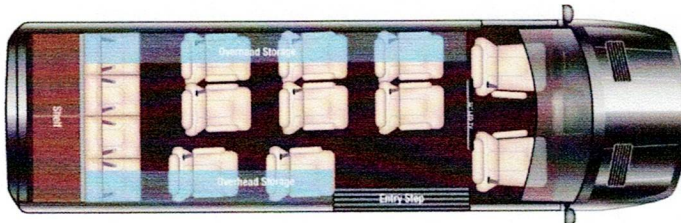

x	15 Passenger Seating	STD
	14 Passenger Seating	
	Executive Rear Facing Seats with Partition, Front 43" TV, Table & Slide Drawer Fridge	
x	Wireless Internet Router With Apple TV Box	\$2,393.00
	Upgrade to Lithium 100 AMP HR with BMS System	

x	High Gloss Wood Upgrade	\$2,243.00
x	Large Drivers Front Console With Lock	\$1,493.00
x	Front Spoiler	\$2,394.00
	Custom Paint	
	Air Ride Upgrade	
	AWD Chassis	
	16" Alloy Wheels	
	Ultra Black Wheels and Tire Upgrade (Dual)	
	43" TV Rear Wall	

Notes:
24" Luggage Rear

Exe 3500 Shuttle	\$194,995.00
Total Options	\$8,523.00
Freight	\$1,650.00
Total	\$205,168.00

15 PASSENGER

14 PASSENGER

15 EXECUTIVE