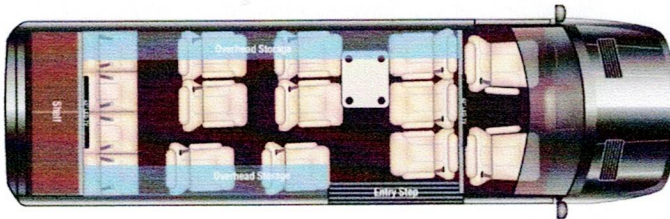

x	15 Passenger Seating	STD
	14 Passenger Seating	
	Executive Rear Facing Seats with Partition, Front 43" TV, Table & Slide Drawer Fridge	
x	Wireless Internet Router With Apple TV Box	\$2,393.00
	Upgrade to Lithium 100 AMP HR with BMS System	

Notes:
24" Luggage Rear

Exe 3500 Shuttle	\$194,995.00
Total Options	\$8,523.00
Freight	\$1,650.00
Total	\$205,168.00

15 PASSENGER

14 PASSENGER

15 EXECUTIVE