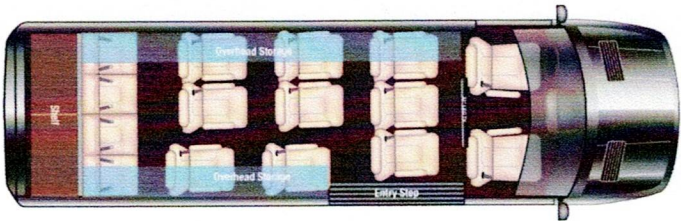

x	15 Passenger Seating	STD
	14 Passenger Seating	
	Executive Rear Facing Seats with Partition, Front 43" TV, Table & Slide Drawer Fridge	
x	Wireless Internet Router With Apple TV Box	$2,393.00
	Upgrade to Lithium 100 AMP HR with BMS System	

x	High Gloss Wood Upgrade	$2,243.00
x	Large Drivers Front Console With Lock	$1,493.00
x	Front Spoiler	$2,394.00
	Custom Paint	
	Air Ride Upgrade	
	AWD Chassis	
	16" Alloy Wheels	
	Ultra Black Wheels and Tire Upgrade (Dual)	
	43" TV Rear Wall	

Notes:
24" Luggage Rear

Exe 3500 Shuttle	$194,995.00
Total Options	$8,523.00
Freight	$1,650.00
Total	$205,168.00

☒ 15 PASSENGER