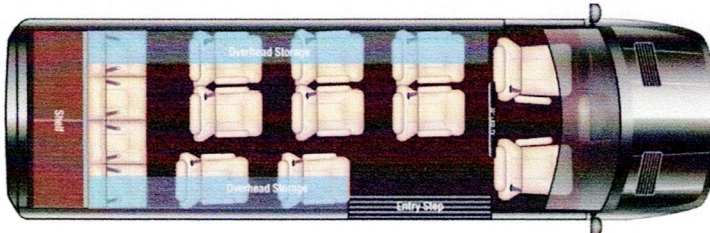

☐ 14 PASSENGER