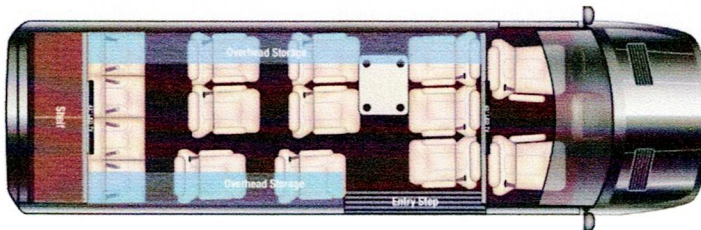

Available Options

x	15 Passenger Seating	STD
	14 Passenger Seating	STD
	Executive Rear Facing Seats with Partition, Front 43" TV, Table & Slide Drawer Fridge	
x	Wireless Internet Router With Apple TV Box	\$2,393.00
	Upgrade to Lithium 100 AMP HR with BMS System	

Notes	24" Luggage Rear	STD
	Large Table is STD	STD
	Rear 4 Passenger Bench	STD
	Lighted Speakers Move to Rear Upper	STD

Exe 3500 Shuttle	\$194,993.00
Total Options	\$6,129.00
Freight	\$1,650.00
Total	\$202,772.00

15 PASSENGER

14 PASSENGER

15 EXECUTIVE