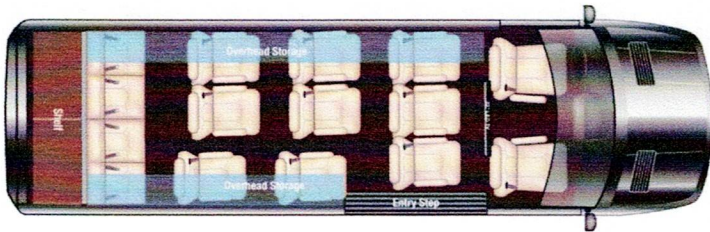

Available Options

x	15 Passenger Seating	STD
	14 Passenger Seating	STD
	Executive Rear Facing Seats with Partition, Front 43" TV, Table & Slide Drawer Fridge	
x	Wireless Internet Router With Apple TV Box	\$2,393.00
	Upgrade to Lithium 100 AMP HR with BMS System	

x	High Gloss wood Upgrade	\$2,243.00
x	Large Drivers Front Console With Lock	\$1,493.00
	Front Spoiler	
	Custom Paint	
	Air Ride Upgrade	
	AWD Chassis	
	16" Alloy Wheels	
	Ultra Black Wheels and Tire Upgrade (Dual)	
	30" TV REAR WALL	

Notes	24" Luggage Rear	STD
	Large Table is STD	STD
	Rear 4 Passenger Bench	STD
	Lighted Speakers Move to Rear Upper	STD

Exe 3500 Shuttle	\$194,993.00
Total Options	\$6,129.00
Freight	\$1,650.00
Total	\$202,772.00