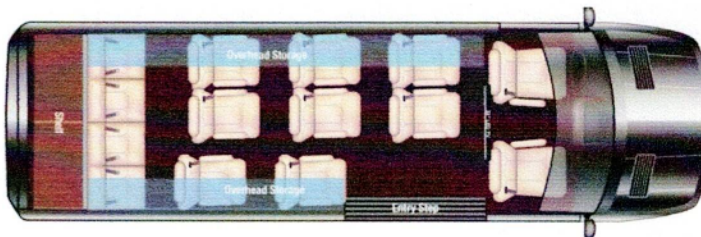

Available Options

X	15 Passenger Seating	STD
	14 Passenger Seating	STD
	Executive Rear Facing Seats with Partition, Front 43" TV, Table & Bar in Step Well	
X	Wireless Internet Router With Apple TV Box	\$2,393.00
	Upgrade to Lithium 100 AMP HR with BMS System	
X	High Gloss Wood Upgrade	\$2,243.00
X	Large Drivers Front Console With Lock	\$1,493.00
X	Front Spoiler	\$2,393.00
	Custom Paint	
	Air Ride Upgrade	
	AWD Chassis	
	16" Alloy Wheels	
	Ultra Black Wheels and Tire Upgrade (Dual)	

Notes:

24" Luggage Rear

New Rear Bench

Move Lighted Speakers Rear UPPER OH

Exe 3500 Shuttle	\$194,993.00
Total Options	\$8,522.00
Freight	\$1,650.00
Total	\$205,165.00

15 PASSENGER

14 PASSENGER

15 EXECUTIVE