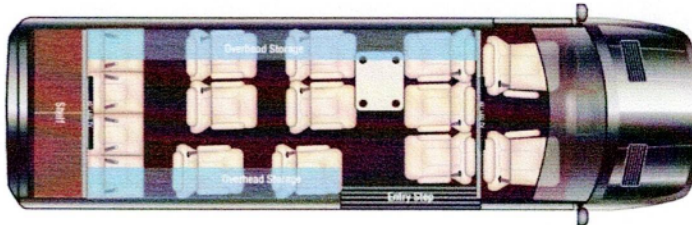

Available Options

X	15 Passenger Seating	STD
	14 Passenger Seating	STD
	Executive Rear Facing Seats with Partition, Front 43" TV, Table & Bar in Step Well	
X	Wireless Internet Router With Apple TV Box	\$2,393.00
	Upgrade to Lithium 100 AMP HR with BMS System	
X	High Gloss Wood Upgrade	\$2,243.00
X	Large Drivers Front Console With Lock	\$1,493.00
X	Front Spoiler	\$2,393.00
	Custom Paint	
	Air Ride Upgrade	
	AWD Chassis	
	16" Alloy Wheels	
	Ultra Black Wheels and Tire Upgrade (Dual)	

Notes:

24" Luggage Rear

New Rear Bench

Move Lighted Speakers Rear UPPER OH

Exe 3500 Shuttle	\$194,993.00
Total Options	\$8,522.00
Freight	\$1,650.00
Total	\$205,165.00

15 PASSENGER

14 PASSENGER

15 EXECUTIVE