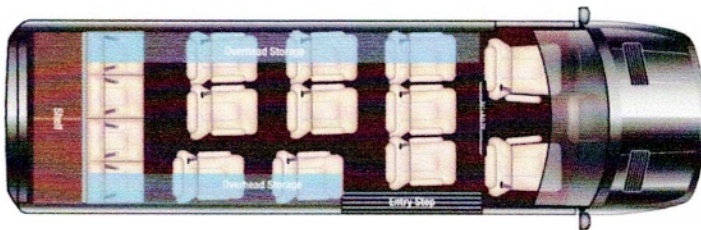

Available Options

X	15 Passenger Seating	STD
	14 Passenger Seating	STD
	Executive Rear Facing Seats with Partition, Front 43" TV, Table & Bar in Step Well	
X	Wireless Internet Router With Apple TV Box	\$2,393.00
	Upgrade to Lithium 100 AMP HR with BMS System	
X	High Gloss Wood Upgrade	\$2,243.00
X	Large Drivers Front Console With Lock	\$1,493.00
X	Front Spoiler	\$2,393.00
	Custom Paint	
	Air Ride Upgrade	
	AWD Chassis	
	16" Alloy Wheels	
	Ultra Black Wheels and Tire Upgrade (Dual)	

Notes:

24" Luggage Rear

New Rear Bench

Move Lighted Speakers Rear UPPER OH

Exe 3500 Shuttle	\$194,993.00
Total Options	\$8,522.00
Freight	\$1,650.00
Total	\$205,165.00

15 PASSENGER

14 PASSENGER

15 EXECUTIVE