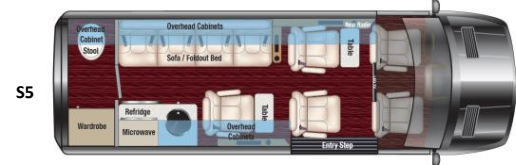

ADDITIONAL EQUIPMENT

Pedestal Table	$743

NOTES

New Sidewall Treatments, Add 110 Plug, Both Sides Sofa USB
Lighted Cup Holders
Radio plate change, New Valance new router and bath vent
New Running Boards

BASE AMOUNT	$225,293
OPTIONS SUBTOTAL	$12,698
DESTINATION CHARGE	$3,000
TOTAL AMOUNT	$240,990

MSRP

FOB: Elkhart, IN

I acknowledge that this is a firm order to schedule for production. Prices are subject to change without notice.