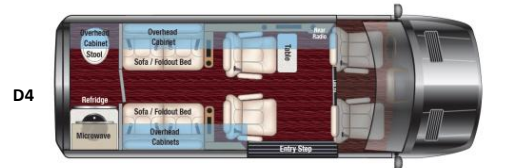

ADDITIONAL EQUIPMENT

Pedestal Table	$743

NOTES

New Sidewall Treatments, Add 110 Plug, Both Sides Sofa USB
Lighted Cup Holders
Radio plate change, New Valance new router and bath vent
New Running Boards

BASE AMOUNT	$225,293
OPTIONS SUBTOTAL	$12,698
DESTINATION CHARGE	$3,000
TOTAL AMOUNT	$240,990

MSRP

FOB: Elkhart, IN

I acknowledge that this is a firm order to schedule for production. Prices are subject to change without notice.