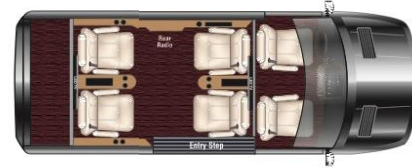

SHIP TO: 17701 Telge Road

UNIT #

**13892**

CHASSIS #

**W1X8ND3Y7RP622449**

FLOOR PLAN		
<input type="checkbox"/>	Standard (9 Passenger)	\$217,305
<input checked="" type="checkbox"/>	Dual Bench (10 Passenger)	\$217,305
<input type="checkbox"/>	J-Club (10 Passenger)	\$217,305
<input type="checkbox"/>	Metro (6 Passenger)	\$209,805

Standard

LENGTH		
<input checked="" type="checkbox"/>	170" 3500 Extended (24'2")	\$0
<input type="checkbox"/>	170" 3500 Standard (22'10")	\$0
<input type="checkbox"/>	144" 2500 (19'7") Metro Only	\$0

Dual Bench

DRIVETRAIN		
<input checked="" type="checkbox"/>	Rear-Wheel-Drive	\$0
<input type="checkbox"/>	All-Wheel-Drive	\$12,675

J-Club

INTERIOR COLOR		
<input type="checkbox"/>	White With Black Denali	\$0
<input type="checkbox"/>	Black Seats / White Walls With Black Denali	\$0
<input type="checkbox"/>	Milkweed With Ash	\$0
<input type="checkbox"/>	Milkweed With Walnut Denali	\$0
<input type="checkbox"/>	Milkweed With Black Denali	\$0
<input type="checkbox"/>	Sand With Walnut Denali	\$0
<input type="checkbox"/>	Sand With Black Denali	\$0
<input type="checkbox"/>	Ginseng With Black Denali	\$0
<input type="checkbox"/>	Graphite With Black Denali	\$0
<input checked="" type="checkbox"/>	Black Seats / Graphite Walls With Black Denali	\$0

Metro

PIPING & STICH COLOR		
<input checked="" type="checkbox"/>	Contrast	\$0
<input type="checkbox"/>	Matching	\$0

SEATING STYLE		
<input type="checkbox"/>	Maybach Seating Pattern	\$0
<input checked="" type="checkbox"/>	SLS Diamond Seating Pattern	\$2,243