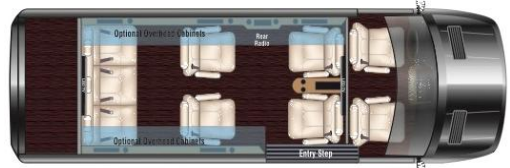

SHIP TO: 17701 Telge Road

UNIT #

**13892**

CHASSIS #

**W1X8ND3Y7RP622449**

FLOOR PLAN		
<input type="checkbox"/>	Standard (9 Passenger)	\$217,305
<input checked="" type="checkbox"/>	Dual Bench (10 Passenger)	\$217,305
<input type="checkbox"/>	J-Club (10 Passenger)	\$217,305
<input type="checkbox"/>	Metro (6 Passenger)	\$209,805

Standard

LENGTH		
<input checked="" type="checkbox"/>	170" 3500 Extended (24'2")	\$0
<input type="checkbox"/>	170" 3500 Standard (22'10")	\$0
<input type="checkbox"/>	144" 2500 (19'7") Metro Only	\$0

Dual Bench

DRIVETRAIN		
<input checked="" type="checkbox"/>	Rear-Wheel-Drive	\$0
<input type="checkbox"/>	All-Wheel-Drive	\$12,675

J-Club

INTERIOR COLOR		
<input type="checkbox"/>	White With Black Denali	\$0
<input type="checkbox"/>	Black Seats / White Walls With Black Denali	\$0
<input type="checkbox"/>	Milkweed With Ash	\$0
<input type="checkbox"/>	Milkweed With Walnut Denali	\$0
<input type="checkbox"/>	Milkweed With Black Denali	\$0
<input type="checkbox"/>	Sand With Walnut Denali	\$0
<input type="checkbox"/>	Sand With Black Denali	\$0
<input type="checkbox"/>	Ginseng With Black Denali	\$0
<input type="checkbox"/>	Graphite With Black Denali	\$0
<input checked="" type="checkbox"/>	Black Seats / Graphite Walls With Black Denali	\$0