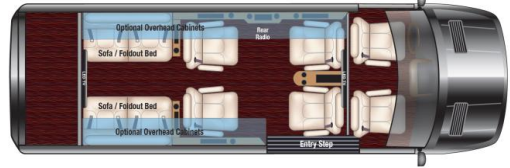

SHIP TO: 17701 Telge Road

UNIT #

**13892**

CHASSIS #

**W1X8ND3Y7RP622449**

FLOOR PLAN		
<input type="checkbox"/>	Standard (9 Passenger)	\$217,305
<input checked="" type="checkbox"/>	Dual Bench (10 Passenger)	\$217,305
<input type="checkbox"/>	J-Club (10 Passenger)	\$217,305
<input type="checkbox"/>	Metro (6 Passenger)	\$209,805

Standard

LENGTH		
<input checked="" type="checkbox"/>	170" 3500 Extended (24'2")	\$0
<input type="checkbox"/>	170" 3500 Standard (22'10")	\$0
<input type="checkbox"/>	144" 2500 (19'7") Metro Only	\$0

Dual Bench