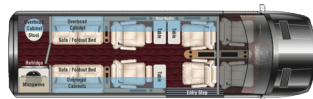

D6 Partition (170/170EXT)