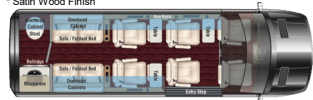

INTERIOR CONVENIENCE OPTIONS	MSRP Price
☒ SLS Diamond Seating Upgrade	$2,243
☐ Large Driver & Passenger Front Center Floor Console	$1,493
☐ High Gloss Interior Trim Package	$2,243
☐ Slide Drawer Refrigerator Under Seat (Full Partition Only)	$1,493
☒ Deluxe Seat Massage for All Captain Seating Locations	$1,943
☒ Seat Heat Back and Bottom for All Captain Seating Locations	$1,943

EXTERIOR OPTIONS	MSRP Price
☐ Rear Air Ride Suspension Upgrade Package (N/A on 144 & 170 STD)	$14,843
☐ 16" Aluminum Wheel Upgrade	$3,743
☐ 18" Brabus Wheel and Tire Upgrade (Single Rear Wheel Only)	$8,243
☐ Black Aluminum Wheel with All-Terrain Tire Upgrade	$5,543
☐ Upgrade Rear Suspension Package (Koni Shocks, 4 Additional Leaf Springs, N/A on 4x4 & 144)	$3,743
☐ Roof Rack & Ladder	$6,893
☐ Rear Hitch with Wiring Package	$743

ADDITIONAL EQUIPMENT	MSRP Price
Customer Supplied 4x4 Chassis	$16,493
Satellite TV Pre-Wire	$593
Carpeted Box Cover for Toilet	$638
Alloy Wheel Credit	
Body, Rear, Slider Glass	$4,500

Base Price	$190,493
Total Options	$27,278
Freight	$3,600
Total	$221,370

CHANGE ORDERS
(WALLS TOP AND BOTTOM BLACK)

MSRP - Dealer Use Only
FOB: Elkhart, IN

Interior Standard Features

Exterior Standard Features

Luxe Package

D6 (170/170EXT)