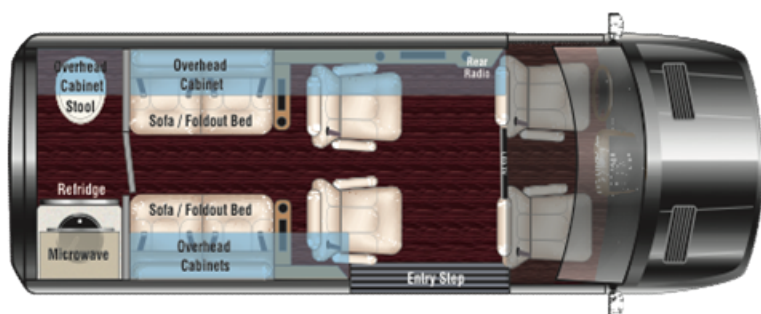

Available Options

Electronic Options		Dealer
	KVH A9 Digital Satellite Directional TV System	
x	Eco Lith. PKG 600 Amp/Victron Comp./320 Solar/12V Roof Top AC/Espar Heat(Del. Engine Proair	$17,250
	Wireless Internet Router	
	Rear Tailgate Prep Kit (Includes - HDMI - 110v - Ext Speakers - Ext Enclosure)	
	Apple TV	

Interior Convenience Options		
	SLS Seating Upgrade	
	Large Dr & Pass Front Center Floor Console	
	Upgrade Hi Gloss Interior Trim Pkg	
x	Satin Interior Trim Pkg	N/C
	Deluxe Seat Massage (All Captain Seats)	
	Seat Heat Back and Bottom (All Captain Seats)	

Exterior Options		
	Upgrade to Exterior Matte Paint Finish	
	Roof Rack and Ladder System	
	17" Black Wheel w/ BFG All terrain Tire Upgrade (Single Rear Wheel)	
	18" Brabus Wheel and Tire Upgrade (Single Rear Wheel Only)	
x	Rear Hitch w/ Wiring Package	$743

Luxe Package Includes	Additional Notes
16" Alum Wheel Upgrade	
Overhead Side Cabinets	Delete TV in Bath Door
Front Lower Spoiler	Upgrade rear suspension $3,743
2 Power Leg Lifts	Chassis must have 360 camera
Rear Bath w/ Toilet-Refer-Micro-Sink	
Under Sofa Storage	
Shoreline HookUp w/ Charger	
1 Folding Lap Top Tables	
Maybach Lighted Center Beam	

Total Base Price	$193,492.50
Total Options	$21,735.00
Freight	$1,650.00
Total	$216,877.50

Wire Transfer Instructions
Midwest Automotive Designs
Bank Name: JP Morgan Chase, N.A. (WI)
Account # : 816976369
Routing (Wire) : 021000021

* Midwest Automotive Designs Reserves the Right to Change any Std or Optional Features without Notice.

** Photos may Not depict the Actual product.