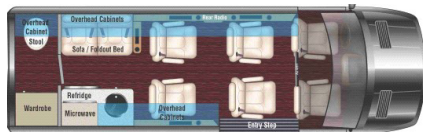

W1X8ND6Y5PP603083

CHASSIS PURCHASE

11/29/2023

STANDARD FEATURES	OPTIONAL EQUIPMENT INSTALLED ON THIS VEHICLE BY MANUFACTURER	WHOLESALE PRICE
Soft Touch Automotive Fabric Throughout	Chassis: New Mercedes-Benz Sprinter 2.0L HO Diesel	
Luxury Custom Seating	Floor Plan: S6	\$ 225,293
Double Needle Stitched Accents	Drivetrain: All-Wheel-Drive	\$ 12,675
Custom Handmade Woodwork Throughout	Exterior Color: Obsidian Black Metallic	\$ 1,943
Composite Wood Grain Flooring	<i>Notes:</i>	
Overhead Side Storage Cabinets	Wheels: All Season Tires & Black Rims	\$ 1,493
Maybach Lighted Ceiling Panel	Suspension: VB Rear Air Ride Suspension (N/A D4)	\$ 11,993
Power Leg Lifts	Ground Effects: Rear Facia, Side Skirts, & Front Spoiler	
Folding Lap Tables	Upper Walls: Black	
New Insulation Package (35% Enhancement)	Wainscoting: Black	
Engine Driven Rear HVAC System	Ceiling: Black	
2,000W Sine Wave Inverter & Charger	Wood: Ash	
100Ah Lithium Coach Battery	Wood Finish: Satin Finish	
All-In-One Exterior Utility Bay w/ Macerator	Countertop: Black (Cosmos)	
Exterior Shower	Flooring: Voyager Wheat (Blonde)	
Porcelain Toilet w/ Black Tank	Seat Design: Diablo (Hexagon)	\$ 1,493
Stainless Steel Sink and Faucet w/ Grey Tank	Seat Operation: Manual w/ Heat & Massage	\$ 1,943
Compressor Driven Refrigerator	Seat Color: Black	
Microwave	Seat Inserts: Black	
New Color Matched Ground Effects AeroKit	Piping: Black	
All-Season Tires & Aluminum Wheels	Stitch: Black	
Firefly Touchscreen Control System	Power: 1080Ah Freedom Lithium w/ Eclipse	\$ 16,493
Front Overhead 32" Samsung Smart HDTV	Sound: Alpine MIA w/ Front Alpine Cabin Speakers	\$ 5,985
Rear 19" HDTV in Bath Door	Connectivity: Space-X w/ Internet Router & Apple TV	\$ 6,293
New Alpine Audio System	Additional Options: 4 Camera Viewing System	\$ 1,943
	Exterior Black Out Package (No Chrome - Black)	\$ 1,493
	Color Changing Maybach Ceiling Panel	\$ 293
	Custom Logos in Headrest	\$ 2,993
	Interior Black Out Package (Toilet, Sink, Faucet)	\$ 2,993
	Play Station 5 Digital Package w/ Custom Cabinet	\$ 2,993
	BASE PRICE:	\$ 225,293
	OPTIONS SUBTOTAL:	\$ 73,013
	(FOB: Elkhart, IN) DESTINATION CHARGE:	\$ 1,650
	TOTAL AMOUNT:	\$ 299,955