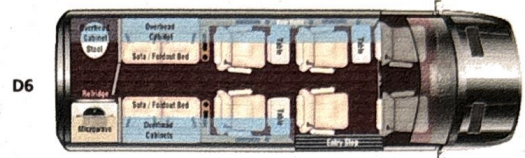

ADDITIONAL EQUIPMENT

NOTES

BASE AMOUNT	$217,793
OPTIONS SUBTOTAL	$25,530
DESTINATION CHARGE	$3,000
TOTAL AMOUNT	$246,323

MSRP
FOB: Elkhart, IN

I acknowledge that this is a firm order to schedule for production. Prices are subject to change without notice.