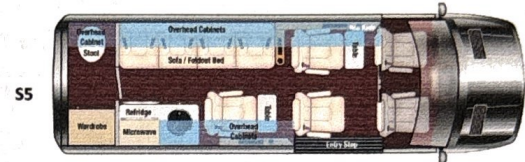

ADDITIONAL EQUIPMENT

NOTES

BASE AMOUNT	$217,793
OPTIONS SUBTOTAL	$25,530
DESTINATION CHARGE	$3,000
TOTAL AMOUNT	$246,323

MSRP
FOB: Elkhart, IN

I acknowledge that this is a firm order to schedule for production. Prices are subject to change without notice.