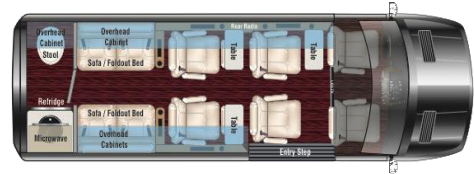

LENGTH

☒	170" 3500 Extended (24'2")	$0
☐	170" 3500 Standard (22'10") (N/A on S5)	$0
☐	144" 2500 (19'7") (D4 Only)	$0

DRIVETRAIN

☐	Rear-Wheel-Drive	$0
☒	All-Wheel-Drive	$12,675

INTERIOR COLOR

☐	White With Black Denali	$0
☒	Black Seats / White Walls With Black Denali	$0
☐	Milkweed With Ash	$0
☐	Milkweed With Walnut Denali	$0
☐	Milkweed With Black Denali	$0
☐	Sand With Walnut Denali	$0
☐	Sand With Black Denali	$0
☐	Ginseng With Black Denali	$0
☐	Graphite With Black Denali	$0
☐	Black Seats / Graphite Walls With Black Denali	$0

PIPING & STICH COLOR

☒	Contrast	$0
☐	Matching	$0

SEATING STYLE

☐	Maybach Seating Pattern	$0
☒	SLS Diamond Seating Pattern	$2,243

WOOD FINISH

☐	Satin Wood Finish	$0
☒	High Gloss Wood Finish	$2,243

EXTERIOR COLOR

☐	Arctic White	$0
☐	Iridium Silver	$1,943
☐	Jet Black	$1,943
☒	Other OEM Color (Choose From List Below)	$1,943
	Obsidian Black Metallic	
☐	Custom Color (Type Name In Box Below)	$17,993
	____	

WHEELS

☐	All Season Tires & Polished Aluminum Rims (144 / 170)	$0
☒	All Season 16" Tires w/ Black Rims (170 / 170EXT Only)	$5,543

AVAILABLE OPTIONS

☒	Molded Low Profile Spoiler	$1,943
☒	Seat Heat & Massage For All Captains	$1,943
☒	4-Camera System & Dash Monitor	$2,543
☒	Wireless Internet Router & Apple TV	$2,543
☒	Freedom 1080 Package	$22,493
☐	Power Awning	$3,743
☐	Space-X STARLINK Satellite System	$4,943
☒	Outside Entertainment	$743
☐	Custom Roof Rack & Ladder	$6,893
☒	Air Ride Suspension System (N/A 144)	$13,343

D6