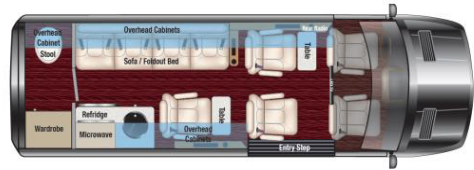

2025.5 Luxe Cruiser

Mercedes-Benz

LUXURY CUSTOM SPRINTER VANS

DATE: Wednesday, July 31, 2024
RETAIL NAME: _____
PO #: _____
SALESPERSON: Ron Preston
DEALERSHIP: SLS Houston, Inc.
CITY/STATE: Cypress, TX 77429
SHIP TO: 17689 Telge Road

UNIT #

14128

CHASSIS #

W1X8ND6YOPP609048

FLOOR PLAN

☒	D6 (10 Passenger)	$225,293
☐	S5 (9 Passenger)	$225,293
☐	D4 (8 Passenger)	$217,793

LENGTH

☒	170" 3500 Extended (24'2")	$0
☐	170" 3500 Standard (22'10") (N/A on S5)	$0
☐	144" 2500 (19'7") (D4 Only)	$0

DRIVETRAIN

☐	Rear-Wheel-Drive	$0
☒	All-Wheel-Drive	$12,675

INTERIOR COLOR

☐	White With Black Denali	$0
☒	Black Seats / White Walls With Black Denali	$0
☐	Milkweed With Ash	$0
☐	Milkweed With Walnut Denali	$0
☐	Milkweed With Black Denali	$0
☐	Sand With Walnut Denali	$0
☐	Sand With Black Denali	$0
☐	Ginseng With Black Denali	$0
☐	Graphite With Black Denali	$0
☐	Black Seats / Graphite Walls With Black Denali	$0

PIPING & STICH COLOR

☒	Contrast	$0
☐	Matching	$0

SEATING STYLE

☐	Maybach Seating Pattern	$0
☒	SLS Diamond Seating Pattern	$2,243

WOOD FINISH

☐	Satin Wood Finish	$0
☒	High Gloss Wood Finish	$2,243

EXTERIOR COLOR

☐	Arctic White	$0
☐	Iridium Silver	$1,943
☐	Jet Black	$1,943
☒	Other OEM Color (Choose From List Below)	$1,943
	Obsidian Black Metallic	
☐	Custom Color (Type Name In Box Below)	$17,993
	____	

WHEELS

☐	All Season Tires & Polished Aluminum Rims (144 / 170)	$0
☒	All Season 16" Tires w/ Black Rims (170 / 170EXT Only)	$5,543

AVAILABLE OPTIONS

☒	Molded Low Profile Spoiler	$1,943
☒	Seat Heat & Massage For All Captains	$1,943
☒	4-Camera System & Dash Monitor	$2,543
☒	Wireless Internet Router & Apple TV	$2,543
☒	Freedom 1080 Package	$22,493
☐	Power Awning	$3,743
☐	Space-X STARLINK Satellite System	$4,943
☒	Outside Entertainment	$743
☐	Custom Roof Rack & Ladder	$6,893
☒	Air Ride Suspension System (N/A 144)	$13,343

D6

S5

D4