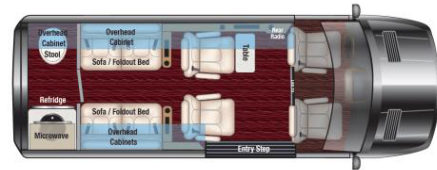

<input checked="" type="checkbox"/>	Molded Low Profile Spoiler	\$1,943
<input checked="" type="checkbox"/>	Seat Heat & Massage For All Captains	\$1,943
<input checked="" type="checkbox"/>	4-Camera System & Dash Monitor	\$2,543
<input checked="" type="checkbox"/>	Wireless Internet Router & Apple TV	\$2,543
<input checked="" type="checkbox"/>	Freedom 1080 Package	\$22,493
<input type="checkbox"/>	Power Awning	\$3,743
<input type="checkbox"/>	Space-X STARLINK Satellite System	\$4,943
<input checked="" type="checkbox"/>	Outside Entertainment	\$743
<input type="checkbox"/>	Custom Roof Rack & Ladder	\$6,893
<input checked="" type="checkbox"/>	Air Ride Suspension System (N/A 144)	\$13,343

D6

S5

D4

ADDITIONAL EQUIPMENT

Full Power Seating	\$14,993
Alpine Front Cabin Audio Upgrade	\$743
Alpine MIA Audio Upgrade	\$5,243
Firefly Eclipse Cellular Remote	\$1,943
Power Window Shades	\$3,743
Stainless Décor Package	\$743