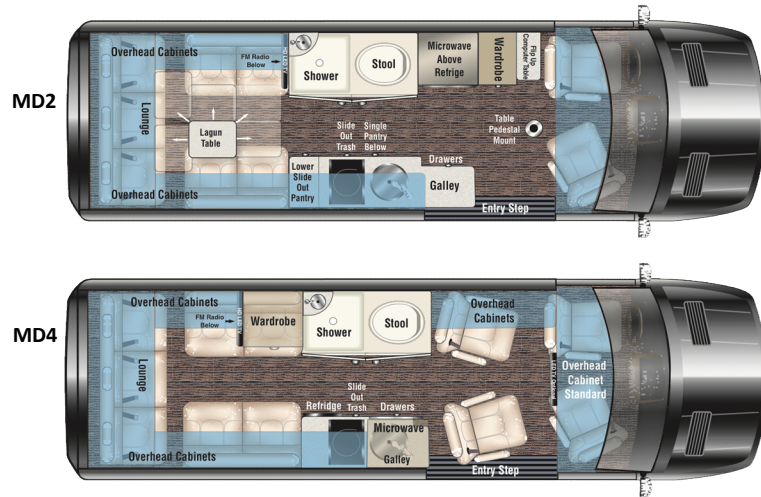

CITY/STATE: _____

SHIP TO: _____

AMERICAN COACH

Unit Number	8552
Chassis Number	W1X8ED3Y9MT073207

FLOOR PLAN

- MD2
- MD4
- MD2 Loft Bed With Dinette Below
- MD4 Loft Bed With Lounge Below

INTERIOR COLORS

- Milkweed With Ash Wood
- Milkweed With Walnut Burl
- Milkweed With Black Denali
- Sand With Walnut Burl
- Sand With Black Denali
- Graphite With Black Denali

SEATING STYLE

- Maybach Seating Pattern
- SLS Double Needle Diamond Pattern

PIPING AND STICH COLOR

- Same As Interior
- Contrast To Match Wood

WOOD FINISH

- High Gloss Wood Finish
- Satin Interior Wood Finish

CHASSIS

- RWD 3500 170EXT 3.0L Turbo diesel
- 4x4 Chassis Upgrade
- All Terrain Off Road Tires 16" Black Rims

TRANSPORTATION

- Factory Pick-Up
- Driven
- Trucked

Base Price

Options Total

Destination Charge FOB Elkhart IN