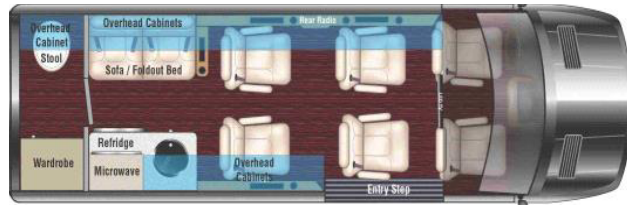

2025.5 LUXE CRUISER

Mercedes-Benz Sprinter

ORDER DATE:	9/9/2024
CHASSIS DATE:	2/12/2024
RETAIL NAME:	
PO#:	
SALESPERSON:	Ron Preston
DEALERSHIP:	SLS Houston, Inc
ADDRESS:	17689 Telge Road
CITY/STATE:	Cypress, TX 77429

UNIT#:

14146

VIN#:

W1X8ND6Y3RP643603

FLOOR PLAN OPTIONS

FLOOR PLAN:

S6

8 Passengers, 3500 170EXT, Length: 24'2"

6 Captains Chairs with a 44" Bench Seat & Opposing Kitchenette, Rear Bath.

CHASSIS OPTIONS

DRIVETRAIN:	All-Wheel-Drive
EXTERIOR COLOR:	Blue Grey
NOTES:	

WHEELS:	All Terrain Tires & Black Rims
SUSPENSION:	VB Rear Air Ride Suspension (N/A D4)
GROUND EFFECTS:	Rear Facia, Side Skirts, & Front Spoiler

INTERIOR OPTIONS

UPPER WALLS:	Graphite
WAINSCOTING:	Graphite
WOOD:	Black Denali
WOOD FINISH:	Satin Finish

CEILING:	Graphite
COUNTERTOP:	Black (Cosmos)
FLOORING:	Voyager Galaxy

SEATING OPTIONS

SEAT DESIGN:	Diablo (Hexagon)
SEAT COLOR:	Black
PIPING:	Sky Blue (554-2530)

SEAT MECHANISM:	Manual w/ Heat/Massage
SEAT INSERTS:	Black
STITCH:	Sky Blue

OPTIONS

POWER:	1080Ah Freedom Lithium w/ Eclipse
SOUND:	Alpine Status w/ Front Alpine Cabin Speakers
CONNECTIVITY:	Space-X w/ Internet Router & Apple TV

ADDITIONAL OPTIONS:	Outside Entertainment Package
	Color Changing Maybach Ceiling Panel

PRODUCTION BUILD FORM

Midwest Automotive Designs

1826 Leer Drive. Elkhart, IN, 46514 (574) 522-4878