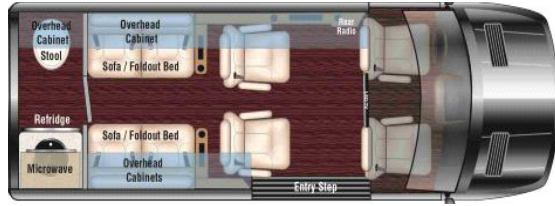

UNIT#:

14144

VIN#:

W1X4NBVY9RT192608

FLOOR PLAN OPTIONS

FLOOR PLAN:

D4

6 Passengers, 2500 144", Length: 19'7"

4 Captains Chairs with 38" Opposing Bench Seats, Rear Bath.

CHASSIS OPTIONS

DRIVETRAIN:	All-Wheel-Drive
EXTERIOR COLOR:	Arctic White
NOTES:	

WHEELS:	All Terrain Tires & Black Rims
SUSPENSION:	Standard Mercedes Suspension
GROUND EFFECTS:	Rear Facia, Side Skirts, & Front Spoiler

INTERIOR OPTIONS

UPPER WALLS:	Graphite
WAINSCOTING:	Graphite
WOOD:	Black Denali
WOOD FINISH:	High Gloss Finish

CEILING:	Graphite
COUNTERTOP:	Black (Cosmos)
FLOORING:	Voyager Galaxy

SEATING OPTIONS

SEAT DESIGN:	Diablo (Hexagon)
SEAT COLOR:	Black
PIPING:	Red (291-1176)

SEAT MECHANISM:	Manual w/ Heat/Massage
SEAT INSERTS:	Matching
STITCH:	Red

OPTIONS

POWER:	1080Ah Freedom Lithium w/ Eclipse
SOUND:	Alpine Status w/ Front Alpine Cabin Speakers
CONNECTIVITY:	Cellular Internet Router & Apple TV