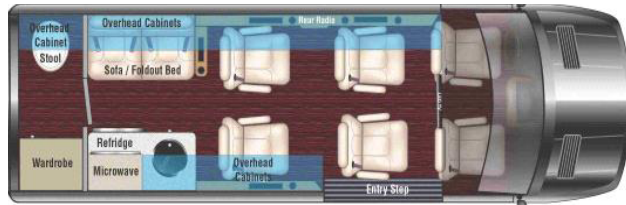

## FLOOR PLAN OPTIONS

FLOOR PLAN:

S6

**8 Passengers, 3500 170EXT, Length: 24'2"**

6 Captains Chairs with a 44" Bench Seat & Opposing Kitchenette, Rear Bath.

## SEATING OPTIONS

SEAT DESIGN:	Diablo (Hexagon)
SEAT COLOR:	Graphite
PIPING:	Red (291-1176)

SEAT MECHANISM:	Manual w/ Heat/Massage
SEAT INSERTS:	Graphite
STITCH:	Red

## OPTIONS

POWER:	1080Ah Freedom Lithium w/ Eclipse
SOUND:	Alpine Status w/ Front Alpine Cabin Speakers
CONNECTIVITY:	Space-X w/ Internet Router & Apple TV

ADDITIONAL OPTIONS:	Outside Entertainment Package
	Color Changing Maybach Ceiling Panel