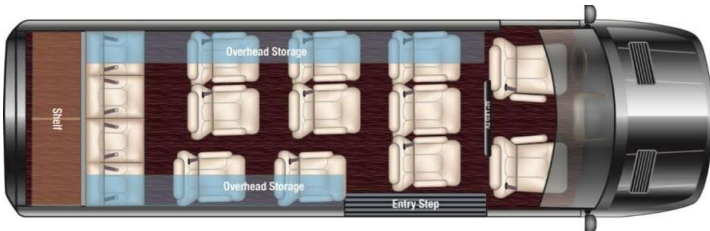

Exterior Color	Obsidian
Seat Style	New Shuttle Seat
Seat Color	Graphite
Contrast Piping	White
Wall / Ceiling	Graphite
Flooring	Neutral
Wood	Black Denali
Finish H/G or Satin	Satin

- * Seat Belt Package
- * Shuttle Style Seating Pkg
- * Driver and Passenger Deluxe Seating Recover
- * Rear Speaker Upgrades
- * High Out-put Rear Air and Heat w/ Dual Compressor, Condenser, and Evaporator
- * Dual Battery Charging System
- * Lighted Rear Luggage Area
- * Dual Rear Clothes Hangers
- * Interior Lighting Package
- * Wood and Dash Pkg
- * 1000 Watt Inverter System
- * Rear Intercom

Available Options

X	15 Passenger Seating	STD
	14 Passenger Seating	STD
X	Executive Rear Facing Seats with Partition, Front 43" TV, Table & Slide Drawer Fridge	\$6,445.00
X	Wireless Internet Router With Apple TV Box	\$2,395.00
	Upgrade to Lithium 100 AMP HR with BMS System	

	High Gloss wood Upgrade	
X	Large Drivers Front Console With Lock	\$1,495.00
X	Front Spoiler	\$2,395.00
	Custom Paint	
	Air Ride Upgrade	
	AWD Chassis	
	16" Alloy Wheels	
	Ultra Black Wheels and Tire Upgrade (Dual)	

Notes:

24 " Luggage Rear
Large Table is STD

Exe 3500 Shuttle
Total Options
Freight

\$194,995.00
\$12,730.00
\$1,650.00
\$209,375.00

Total

15 PASSENGER

14 PASSENGER

15 EXECUTIVE