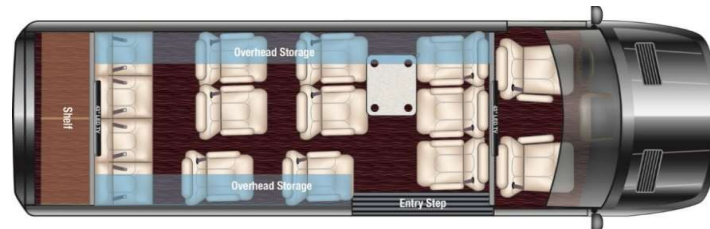

Exterior Color	Obsidian
Seat Style	New Shuttle Seat
Seat Color	Graphite
Contrast Piping	White
Wall / Ceiling	Graphite
Flooring	Neutral
Wood	Black Denali
Finish H/G or Satin	Satin

- * Seat Belt Package
- * Shuttle Style Seating Pkg
- * Driver and Passenger Deluxe Seating Recover
- * Rear Speaker Upgrades
- * High Out-put Rear Air and Heat w/ Dual Compressor, Condenser, and Evaporator
- * Dual Battery Charging System
- * Lighted Rear Luggage Area
- * Dual Rear Clothes Hangers
- * Interior Lighting Package
- * Wood and Dash Pkg
- * 1000 Watt Inverter System
- * Rear Intercom

Available Options

X	15 Passenger Seating	STD
	14 Passenger Seating	STD
X	Executive Rear Facing Seats with Partition, Front 43" TV, Table & Slide Drawer Fridge	\$6,445.00
X	Wireless Internet Router With Apple TV Box	\$2,395.00
	Upgrade to Lithium 100 AMP HR with BMS System	

Notes:

24 " Luggage Rear
Large Table is STD

Exe 3500 Shuttle
Total Options
Freight

\$194,995.00
\$12,730.00
\$1,650.00
\$209,375.00

Total

15 PASSENGER

14 PASSENGER

15 EXECUTIVE