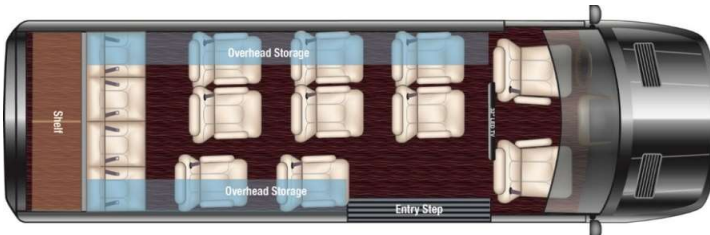

Exterior Color	Obsidian
Seat Style	New Shuttle Seat
Seat Color	Graphite
Contrast Piping	White
Wall / Ceiling	Graphite
Flooring	Neutral
Wood	Black Denali
Finish H/G or Satin	Satin

- * Seat Belt Package
- * Shuttle Style Seating Pkg
- * Driver and Passenger Deluxe Seating Recover
- * Rear Speaker Upgrades
- * High Out-put Rear Air and Heat w/ Dual Compressor, Condenser, and Evaporator
- * Dual Battery Charging System
- * Lighted Rear Luggage Area
- * Dual Rear Clothes Hangers
- * Interior Lighting Package
- * Wood and Dash Pkg
- * 1000 Watt Inverter System
- * Rear Intercom

Available Options

X	15 Passenger Seating	STD
	14 Passenger Seating	STD
X	Executive Rear Facing Seats with Partition, Front 43" TV, Table & Slide Drawer Fridge	\$6,445.00
X	Wireless Internet Router With Apple TV Box	\$2,395.00
	Upgrade to Lithium 100 AMP HR with BMS System	

Notes:

24 " Luggage Rear
Large Table is STD

Exe 3500 Shuttle
Total Options
Freight

\$194,995.00
\$12,730.00
\$1,650.00
\$209,375.00

Total

15 PASSENGER

14 PASSENGER

15 EXECUTIVE