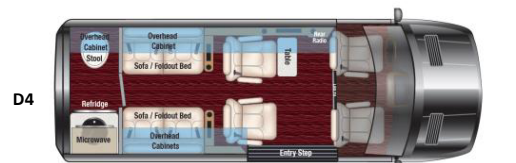

LENGTH

☒	170" 3500 Extended (24'2")	$0
☐	170" 3500 Standard (22'10") (N/A on S5)	$0
☐	144" 2500 (19'7") (D4 Only)	$0

DRIVETRAIN

☐	Rear-Wheel-Drive	$0
☒	All-Wheel-Drive	$12,675

INTERIOR COLOR

☒	White With Black Denali	$0
☐	Black Seats / White Walls With Black Denali	$0
☐	Milkweed With Ash	$0
☐	Milkweed With Walnut Denali	$0
☐	Milkweed With Black Denali	$0
☐	Sand With Walnut Denali	$0
☐	Sand With Black Denali	$0
☐	Ginseng With Black Denali	$0
☐	Graphite With Black Denali	$0
☐	Black Seats / Graphite Walls With Black Denali	$0

PIPING & STICH COLOR

☒	Contrast	$0
☐	Matching	$0

SEATING STYLE

☐	Maybach Seating Pattern	$0
☒	SLS Diamond Seating Pattern	$2,243

WOOD FINISH

☐	Satin Wood Finish	$0
☒	High Gloss Wood Finish	$2,243

EXTERIOR COLOR

☐	Arctic White	$0
☐	Iridium Silver	$1,943
☐	Jet Black	$1,943
☒	Other OEM Color (Choose From List Below)	$1,943
	Obsidian Black Metallic	
☐	Custom Color (Type Name In Box Below)	$17,993
	____	

WHEELS

☒	All Season Tires & Polished Aluminum Rims (144 / 170)	$0
☐	All Season 16" Tires w/ Black Rims (170 / 170EXT Only)	$5,543

AVAILABLE OPTIONS

☒	Molded Low Profile Spoiler	$1,943
☒	Seat Heat & Massage For All Captains	$1,943
☐	4-Camera System & Dash Monitor	$2,543
☒	Wireless Internet Router & Apple TV	$2,543
☐	Freedom 600 Package	$22,493
☐	Power Awning	$3,743
☐	Space-X STARLINK Satellite System	$7,343
☒	Outside Entertainment	$743
☐	Custom Roof Rack & Ladder	$6,893
☐	Air Ride Suspension System (N/A 144)	$14,843

ADDITIONAL EQUIPMENT

Full Front Partition with 43" HDTV	$2,993
Large Front Center Floor Console	$1,493

NOTES

BASE AMOUNT	$225,293
OPTIONS SUBTOTAL	$30,758
DESTINATION CHARGE	$3,000
TOTAL AMOUNT	$259,050

MSRP

FOB: Elkhart, IN

I acknowledge that this is a firm order to schedule for production. Prices are subject to change without notice.