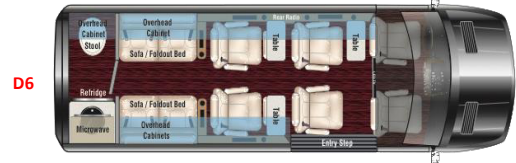

LENGTH

☒	170" 3500 Extended (24'2")	$0
☐	170" 3500 Standard (22'10") (N/A on S5)	$0
☐	144" 2500 (19'7") (D4 Only)	$0

DRIVETRAIN

☐	Rear-Wheel-Drive	$0
☒	All-Wheel-Drive	$12,675

INTERIOR COLOR

☒	White With Black Denali	$0
☐	Black Seats / White Walls With Black Denali	$0
☐	Milkweed With Ash	$0
☐	Milkweed With Walnut Denali	$0
☐	Milkweed With Black Denali	$0
☐	Sand With Walnut Denali	$0
☐	Sand With Black Denali	$0
☐	Ginseng With Black Denali	$0
☐	Graphite With Black Denali	$0
☐	Black Seats / Graphite Walls With Black Denali	$0

PIPING & STICH COLOR

☒	Contrast	$0
☐	Matching	$0

SEATING STYLE

☐	Maybach Seating Pattern	$0
☒	SLS Diamond Seating Pattern	$2,243

WOOD FINISH

☐	Satin Wood Finish	$0
☒	High Gloss Wood Finish	$2,243

EXTERIOR COLOR

☐	Arctic White	$0
☐	Iridium Silver	$1,943
☐	Jet Black	$1,943
☒	Other OEM Color (Choose From List Below)	$1,943
	Obsidian Black Metallic	
☐	Custom Color (Type Name In Box Below)	$17,993
	____	

WHEELS

☒	All Season Tires & Polished Aluminum Rims (144 / 170)	$0
☐	All Season 16" Tires w/ Black Rims (170 / 170EXT Only)	$5,543

AVAILABLE OPTIONS

☒	Molded Low Profile Spoiler	$1,943
☒	Seat Heat & Massage For All Captains	$1,943
☐	4-Camera System & Dash Monitor	$2,543
☒	Wireless Internet Router & Apple TV	$2,543
☐	Freedom 600 Package	$22,493
☐	Power Awning	$3,743
☐	Space-X STARLINK Satellite System	$7,343
☒	Outside Entertainment	$743
☐	Custom Roof Rack & Ladder	$6,893
☐	Air Ride Suspension System (N/A 144)	$14,843

ADDITIONAL EQUIPMENT

Full Front Partition with 43" HDTV	$2,993
Large Front Center Floor Console	$1,493

NOTES

BASE AMOUNT	$225,293
OPTIONS SUBTOTAL	$30,758
DESTINATION CHARGE	$3,000
TOTAL AMOUNT	$259,050

MSRP

FOB: Elkhart, IN

I acknowledge that this is a firm order to schedule for production. Prices are subject to change without notice.