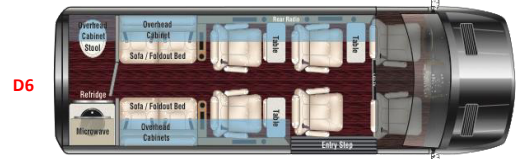

LENGTH

☒	170" 3500 Extended (24'2")	$0
☐	170" 3500 Standard (22'10") (N/A on S5)	$0
☐	144" 2500 (19'7") (D4 Only)	$0

DRIVETRAIN

☐	Rear-Wheel-Drive	$0
☒	All-Wheel-Drive	$12,675

INTERIOR COLOR

☐	White With Black Denali	$0
☒	Black Seats / White Walls With Black Denali	$0
☐	Milkweed With Ash	$0
☐	Milkweed With Walnut Denali	$0
☐	Milkweed With Black Denali	$0
☐	Sand With Walnut Denali	$0
☐	Sand With Black Denali	$0
☐	Ginseng With Black Denali	$0
☐	Graphite With Black Denali	$0
☐	Black Seats / Graphite Walls With Black Denali	$0

PIPING & STICH COLOR

☒	Contrast	$0
☐	Matching	$0

SEATING STYLE

☐	Maybach Seating Pattern	$0
☒	SLS Diamond Seating Pattern	$2,243

WOOD FINISH

☒	Satin Wood Finish	$0
☐	High Gloss Wood Finish	$2,243

EXTERIOR COLOR

☐	Arctic White	$0
☐	Iridium Silver	$1,943
☐	Jet Black	$1,943
☒	Other OEM Color (Choose From List Below)	$1,943
	Obsidian Black Metallic	
☐	Custom Color (Type Name In Box Below)	$17,993
	____	

WHEELS

☒	All Season Tires & Polished Aluminum Rims (144 / 170)	$0
☐	All Season 16" Tires w/ Black Rims (170 / 170EXT Only)	$5,543

AVAILABLE OPTIONS

☒	Molded Low Profile Spoiler	$1,943
☒	Seat Heat & Massage For All Captains	$1,943
☐	4-Camera System & Dash Monitor	$2,543
☒	Wireless Internet Router & Apple TV	$2,543
☐	Freedom 600 Package	$22,493
☐	Power Awning	$3,743
☐	Space-X STARLINK Satellite System	$7,343
☒	Outside Entertainment	$743
☐	Custom Roof Rack & Ladder	$6,893
☐	Air Ride Suspension System (N/A 144)	$14,843

ADDITIONAL EQUIPMENT

Full Front Partition with 43" HDTV	$2,993
Large Front Center Floor Console	$1,493

NOTES

BASE AMOUNT	$225,293
OPTIONS SUBTOTAL	$28,515
DESTINATION CHARGE	$3,000
TOTAL AMOUNT	$256,808

MSRP

FOB: Elkhart, IN

I acknowledge that this is a firm order to schedule for production. Prices are subject to change without notice.