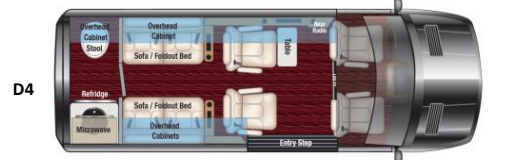

LENGTH

☒	170" 3500 Extended (24'2")	$0
☐	170" 3500 Standard (22'10") (N/A on S5)	$0
☐	144" 2500 (19'7") (D4 Only)	$0

DRIVETRAIN

☐	Rear-Wheel-Drive	$0
☒	All-Wheel-Drive	$12,675

INTERIOR COLOR

☐	White With Black Denali	$0
☒	Black Seats / White Walls With Black Denali	$0
☐	Milkweed With Ash	$0
☐	Milkweed With Walnut Denali	$0
☐	Milkweed With Black Denali	$0
☐	Sand With Walnut Denali	$0
☐	Sand With Black Denali	$0
☐	Ginseng With Black Denali	$0
☐	Graphite With Black Denali	$0
☐	Black Seats / Graphite Walls With Black Denali	$0

PIPING & STICH COLOR

☒	Contrast	$0
☐	Matching	$0

SEATING STYLE

☐	Maybach Seating Pattern	$0
☒	SLS Diamond Seating Pattern	$2,243

WOOD FINISH

☒	Satin Wood Finish	$0
☐	High Gloss Wood Finish	$2,243

EXTERIOR COLOR

☐	Arctic White	$0
☐	Iridium Silver	$1,943
☐	Jet Black	$1,943
☒	Other OEM Color (Choose From List Below)	$1,943
	Obsidian Black Metallic	
☐	Custom Color (Type Name In Box Below)	$17,993
	____	

WHEELS

☒	All Season Tires & Polished Aluminum Rims (144 / 170)	$0
☐	All Season 16" Tires w/ Black Rims (170 / 170EXT Only)	$5,543

AVAILABLE OPTIONS

☒	Molded Low Profile Spoiler	$1,943
☒	Seat Heat & Massage For All Captains	$1,943
☐	4-Camera System & Dash Monitor	$2,543
☒	Wireless Internet Router & Apple TV	$2,543
☐	Freedom 600 Package	$22,493
☐	Power Awning	$3,743
☐	Space-X STARLINK Satellite System	$7,343
☒	Outside Entertainment	$743
☐	Custom Roof Rack & Ladder	$6,893
☐	Air Ride Suspension System (N/A 144)	$14,843

ADDITIONAL EQUIPMENT

Full Front Partition with 43" HDTV	$2,993
Large Front Center Floor Console	$1,493

NOTES

BASE AMOUNT	$225,293
OPTIONS SUBTOTAL	$28,515
DESTINATION CHARGE	$3,000
TOTAL AMOUNT	$256,808

MSRP

FOB: Elkhart, IN

I acknowledge that this is a firm order to schedule for production. Prices are subject to change without notice.