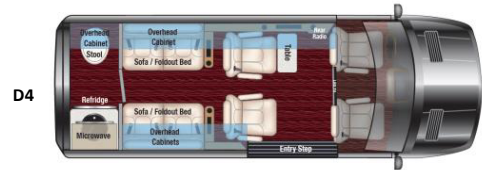

LENGTH

☒	170" 3500 Extended (24'2")	$0
☐	170" 3500 Standard (22'10") (N/A on S5)	$0
☐	144" 2500 (19'7") (D4 Only)	$0

DRIVETRAIN

☐	Rear-Wheel-Drive	$0
☒	All-Wheel-Drive	$12,675

INTERIOR COLOR

☐	White With Black Denali	$0
☐	Black Seats / White Walls With Black Denali	$0
☐	Milkweed With Ash	$0
☒	Milkweed With Walnut Denali	$0
☐	Milkweed With Black Denali	$0
☐	Sand With Walnut Denali	$0
☐	Sand With Black Denali	$0
☐	Ginseng With Black Denali	$0
☐	Graphite With Black Denali	$0
☐	Black Seats / Graphite Walls With Black Denali	$0

PIPING & STICH COLOR

☒	Contrast	$0
☐	Matching	$0

SEATING STYLE

☐	Maybach Seating Pattern	$0
☒	SLS Diamond Seating Pattern	$2,243

WOOD FINISH

☒	Satin Wood Finish	$0
☐	High Gloss Wood Finish	$2,243

EXTERIOR COLOR

☐	Arctic White	$0
☐	Iridium Silver	$1,943
☐	Jet Black	$1,943
☒	Other OEM Color (Choose From List Below)	$1,943
	Obsidian Black Metallic	
☐	Custom Color (Type Name In Box Below)	$17,993
	____	

WHEELS

☒	All Season Tires & Polished Aluminum Rims (144 / 170)	$0
☐	All Season 16" Tires w/ Black Rims (170 / 170EXT Only)	$5,543

AVAILABLE OPTIONS

☒	Molded Low Profile Spoiler	$1,943
☒	Seat Heat & Massage For All Captains	$1,943
☒	4-Camera System & Dash Monitor	$2,543
☒	Wireless Internet Router & Apple TV	$2,543
☐	Freedom 600 Package	$22,493
☐	Power Awning	$3,743
☐	Space-X STARLINK Satellite System	$7,343
☐	Outside Entertainment	$743
☐	Custom Roof Rack & Ladder	$6,893
☐	Air Ride Suspension System (N/A 144)	$14,843

ADDITIONAL EQUIPMENT

NOTES

BASE AMOUNT	$225,293
OPTIONS SUBTOTAL	$25,830
DESTINATION CHARGE	$3,000
TOTAL AMOUNT	$254,123

MSRP

FOB: Elkhart, IN

I acknowledge that this is a firm order to schedule for production. Prices are subject to change without notice.