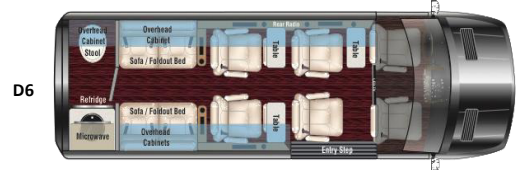

LENGTH

☒	170" 3500 Extended (24'2")	$0
☐	170" 3500 Standard (22'10") (N/A on S5)	$0
☐	144" 2500 (19'7") (D4 Only)	$0

DRIVETRAIN

☐	Rear-Wheel-Drive	$0
☒	All-Wheel-Drive	$12,675

INTERIOR COLOR

☐	White With Black Denali	$0
☐	Black Seats / White Walls With Black Denali	$0
☐	Milkweed With Ash	$0
☒	Milkweed With Walnut Denali	$0
☐	Milkweed With Black Denali	$0
☐	Sand With Walnut Denali	$0
☐	Sand With Black Denali	$0
☐	Ginseng With Black Denali	$0
☐	Graphite With Black Denali	$0
☐	Black Seats / Graphite Walls With Black Denali	$0

PIPING & STICH COLOR

☒	Contrast	$0
☐	Matching	$0

SEATING STYLE

☐	Maybach Seating Pattern	$0
☒	SLS Diamond Seating Pattern	$2,243

WOOD FINISH

☒	Satin Wood Finish	$0
☐	High Gloss Wood Finish	$2,243

EXTERIOR COLOR

☐	Arctic White	$0
☐	Iridium Silver	$1,943
☐	Jet Black	$1,943
☒	Other OEM Color (Choose From List Below)	$1,943
	Obsidian Black Metallic	
☐	Custom Color (Type Name In Box Below)	$17,993
	____	

WHEELS

☒	All Season Tires & Polished Aluminum Rims (144 / 170)	$0
☐	All Season 16" Tires w/ Black Rims (170 / 170EXT Only)	$5,543

AVAILABLE OPTIONS

☒	Molded Low Profile Spoiler	$1,943
☒	Seat Heat & Massage For All Captains	$1,943
☒	4-Camera System & Dash Monitor	$2,543
☒	Wireless Internet Router & Apple TV	$2,543
☐	Freedom 600 Package	$22,493
☐	Power Awning	$3,743
☐	Space-X STARLINK Satellite System	$7,343
☐	Outside Entertainment	$743
☐	Custom Roof Rack & Ladder	$6,893
☐	Air Ride Suspension System (N/A 144)	$14,843

ADDITIONAL EQUIPMENT

NOTES

BASE AMOUNT	$225,293
OPTIONS SUBTOTAL	$25,830
DESTINATION CHARGE	$3,000
TOTAL AMOUNT	$254,123

MSRP

FOB: Elkhart, IN

I acknowledge that this is a firm order to schedule for production. Prices are subject to change without notice.