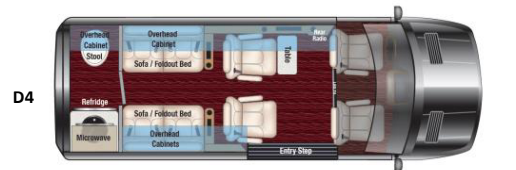

LENGTH		
☒	170" 3500 Extended (24'2")	$0
☐	170" 3500 Standard (22'10") (N/A on S5)	$0
☐	144" 2500 (19'7") (D4 Only)	$0

DRIVETRAIN		
☐	Rear-Wheel-Drive	$0
☒	All-Wheel-Drive	$12,675

INTERIOR COLOR		
☐	White With Black Denali	$0
☐	Black Seats / White Walls With Black Denali	$0
☐	Milkweed With Ash	$0
☐	Milkweed With Walnut Denali	$0
☐	Milkweed With Black Denali	$0
☐	Sand With Walnut Denali	$0
☐	Sand With Black Denali	$0
☐	Ginseng With Black Denali	$0
☐	Graphite With Black Denali	$0
☐	Black Seats / Graphite Walls With Black Denali	$0

PIPING & STICH COLOR		
☐	Contrast	$0
☐	Matching	$0

SEATING STYLE		
☐	Maybach Seating Pattern	$0
☒	SLS Diamond Seating Pattern	$2,243

WOOD FINISH		
☒	Satin Wood Finish	$0
☐	High Gloss Wood Finish	$2,243

EXTERIOR COLOR		
☒	Arctic White	$0
☐	Iridium Silver	$1,943
☐	Jet Black	$1,943
☐	Other OEM Color (Choose From List Below)	$1,943
☐	Custom Color (Type Name In Box Below)	$17,993

WHEELS		
☐	All Season Tires & Polished Aluminum Rims (144 / 170)	$0
☒	All Season 16" Tires w/ Black Rims (170 / 170EXT Only)	$5,543

AVAILABLE OPTIONS		
☒	Molded Low Profile Spoiler	$1,943
☒	Seat Heat & Massage For All Captains	$1,943
☒	4-Camera System & Dash Monitor	$2,543
☒	Wireless Internet Router & Apple TV	$2,543
☒	Freedom 1080 Package	$22,493
☐	Power Awning	$3,743
☒	Space-X STARLINK Satellite System	$4,943
☒	Outside Entertainment	$743
☒	Custom Roof Rack & Ladder	$6,893
☒	Air Ride Suspension System (N/A 144)	$13,343

ADDITIONAL EQUIPMENT	

NOTES	
Black Seats	
Red Piping and Stitch	
Graphite Walls	
Black Denali Wood	

BASE AMOUNT	$225,293
OPTIONS SUBTOTAL	$77,843
DESTINATION CHARGE	$3,000
TOTAL AMOUNT	$306,135

MSRP

FOB: Elkhart, IN

I acknowledge that this is a firm order to schedule for production. Prices are subject to change without notice.