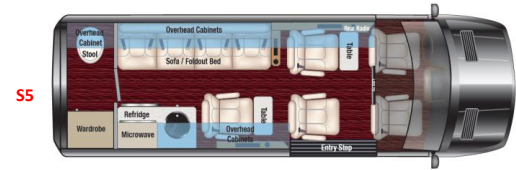

LENGTH		
☒	170" 3500 Extended (24'2")	$0
☐	170" 3500 Standard (22'10") (N/A on S5)	$0
☐	144" 2500 (19'7") (D4 Only)	$0

DRIVETRAIN		
☐	Rear-Wheel-Drive	$0
☒	All-Wheel-Drive	$12,675

INTERIOR COLOR		
☐	White With Black Denali	$0
☐	Black Seats / White Walls With Black Denali	$0
☐	Milkweed With Ash	$0
☐	Milkweed With Walnut Denali	$0
☐	Milkweed With Black Denali	$0
☐	Sand With Walnut Denali	$0
☐	Sand With Black Denali	$0
☐	Ginseng With Black Denali	$0
☐	Graphite With Black Denali	$0
☐	Black Seats / Graphite Walls With Black Denali	$0

PIPING & STICH COLOR		
☐	Contrast	$0
☐	Matching	$0

SEATING STYLE		
☐	Maybach Seating Pattern	$0
☒	SLS Diamond Seating Pattern	$2,243

WOOD FINISH		
☒	Satin Wood Finish	$0
☐	High Gloss Wood Finish	$2,243

EXTERIOR COLOR		
☒	Arctic White	$0
☐	Iridium Silver	$1,943
☐	Jet Black	$1,943
☐	Other OEM Color (Choose From List Below)	$1,943
☐	Custom Color (Type Name In Box Below)	$17,993

WHEELS		
☐	All Season Tires & Polished Aluminum Rims (144 / 170)	$0
☒	All Season 16" Tires w/ Black Rims (170 / 170EXT Only)	$5,543

AVAILABLE OPTIONS		
☒	Molded Low Profile Spoiler	$1,943
☒	Seat Heat & Massage For All Captains	$1,943
☒	4-Camera System & Dash Monitor	$2,543
☒	Wireless Internet Router & Apple TV	$2,543
☒	Freedom 1080 Package	$22,493
☐	Power Awning	$3,743
☒	Space-X STARLINK Satellite System	$4,943
☒	Outside Entertainment	$743
☒	Custom Roof Rack & Ladder	$6,893
☒	Air Ride Suspension System (N/A 144)	$13,343

ADDITIONAL EQUIPMENT	

NOTES	
Black Seats	
Red Piping and Stitch	
Graphite Walls	
Black Denali Wood	

BASE AMOUNT	$225,293
OPTIONS SUBTOTAL	$77,843
DESTINATION CHARGE	$3,000
TOTAL AMOUNT	$306,135

MSRP

FOB: Elkhart, IN

I acknowledge that this is a firm order to schedule for production. Prices are subject to change without notice.