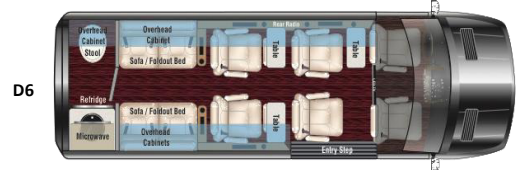

LENGTH		
☒	170" 3500 Extended (24'2")	$0
☐	170" 3500 Standard (22'10") (N/A on S5)	$0
☐	144" 2500 (19'7") (D4 Only)	$0

DRIVETRAIN		
☐	Rear-Wheel-Drive	$0
☒	All-Wheel-Drive	$12,675

INTERIOR COLOR		
☐	White With Black Denali	$0
☐	Black Seats / White Walls With Black Denali	$0
☐	Milkweed With Ash	$0
☐	Milkweed With Walnut Denali	$0
☐	Milkweed With Black Denali	$0
☐	Sand With Walnut Denali	$0
☐	Sand With Black Denali	$0
☐	Ginseng With Black Denali	$0
☐	Graphite With Black Denali	$0
☐	Black Seats / Graphite Walls With Black Denali	$0

PIPING & STICH COLOR		
☐	Contrast	$0
☐	Matching	$0

SEATING STYLE		
☐	Maybach Seating Pattern	$0
☒	SLS Diamond Seating Pattern	$2,243

WOOD FINISH		
☒	Satin Wood Finish	$0
☐	High Gloss Wood Finish	$2,243

EXTERIOR COLOR		
☒	Arctic White	$0
☐	Iridium Silver	$1,943
☐	Jet Black	$1,943
☐	Other OEM Color (Choose From List Below)	$1,943
☐	Custom Color (Type Name In Box Below)	$17,993

WHEELS		
☐	All Season Tires & Polished Aluminum Rims (144 / 170)	$0
☒	All Season 16" Tires w/ Black Rims (170 / 170EXT Only)	$5,543

AVAILABLE OPTIONS		
☒	Molded Low Profile Spoiler	$1,943
☒	Seat Heat & Massage For All Captains	$1,943
☒	4-Camera System & Dash Monitor	$2,543
☒	Wireless Internet Router & Apple TV	$2,543
☒	Freedom 1080 Package	$22,493
☐	Power Awning	$3,743
☒	Space-X STARLINK Satellite System	$4,943
☒	Outside Entertainment	$743
☒	Custom Roof Rack & Ladder	$6,893
☒	Air Ride Suspension System (N/A 144)	$13,343

ADDITIONAL EQUIPMENT	

NOTES	
Black Seats	
Red Piping and Stitch	
Graphite Walls	
Black Denali Wood	

BASE AMOUNT	$225,293
OPTIONS SUBTOTAL	$77,843
DESTINATION CHARGE	$3,000
TOTAL AMOUNT	$306,135

MSRP

FOB: Elkhart, IN

I acknowledge that this is a firm order to schedule for production. Prices are subject to change without notice.