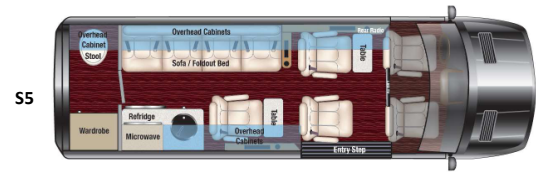

WHEELS

<input type="checkbox"/>	All Season Tires & Aluminum Rims	\$0
<input type="checkbox"/>	All Season Tires & Black Rims	\$3,743

AVAILABLE OPTIONS

<input checked="" type="checkbox"/>	Molded Low Profile Spoiler	\$1,943
<input checked="" type="checkbox"/>	Seat Heat & Massage For All Captains	\$1,943
<input type="checkbox"/>	4-Camera System & Dash Monitor	\$2,543
<input checked="" type="checkbox"/>	Wireless Internet Router & Apple TV	\$2,543
<input type="checkbox"/>	Freedom 600 Package	\$22,493
<input type="checkbox"/>	Power Awning	\$3,743
<input type="checkbox"/>	Space-X STARLINK Satellite System	\$7,343
<input type="checkbox"/>	Outside Entertainment Prep Kit	\$743
<input type="checkbox"/>	Custom Roof Rack & Ladder	\$6,893
<input checked="" type="checkbox"/>	Air Ride Suspension System	\$14,843