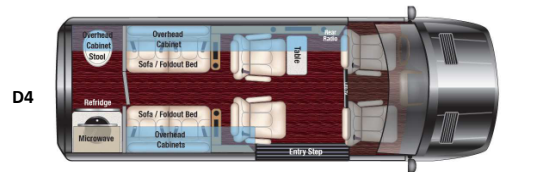

WHEELS

<input type="checkbox"/>	All Season Tires & Aluminum Rims	\$0
<input type="checkbox"/>	All Season Tires & Black Rims	\$3,743

AVAILABLE OPTIONS

<input checked="" type="checkbox"/>	Molded Low Profile Spoiler	\$1,943
<input checked="" type="checkbox"/>	Seat Heat & Massage For All Captains	\$1,943
<input type="checkbox"/>	4-Camera System & Dash Monitor	\$2,543
<input checked="" type="checkbox"/>	Wireless Internet Router & Apple TV	\$2,543
<input type="checkbox"/>	Freedom 600 Package	\$22,493
<input type="checkbox"/>	Power Awning	\$3,743
<input type="checkbox"/>	Space-X STARLINK Satellite System	\$7,343
<input type="checkbox"/>	Outside Entertainment Prep Kit	\$743
<input type="checkbox"/>	Custom Roof Rack & Ladder	\$6,893
<input checked="" type="checkbox"/>	Air Ride Suspension System	\$14,843