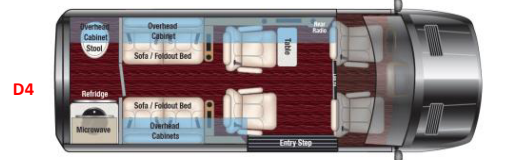

LENGTH

☐	170" 3500 Extended (24'2")	$0
☐	170" 3500 Standard (22'10") (N/A on S5)	$0
☒	144" 2500 (19'7") (D4 Only)	$0

DRIVETRAIN

☐	Rear-Wheel-Drive	$0
☒	All-Wheel-Drive	$12,675

INTERIOR COLOR

☐	White With Black Denali	$0
☐	Black Seats / White Walls With Black Denali	$0
☐	Milkweed With Ash	$0
☐	Milkweed With Walnut Denali	$0
☐	Milkweed With Black Denali	$0
☐	Sand With Walnut Denali	$0
☐	Sand With Black Denali	$0
☐	Ginseng With Black Denali	$0
☒	Graphite With Black Denali	$0
☐	Black Seats / Graphite Walls With Black Denali	$0

PIPING & STICH COLOR

☒	Contrast	$0
☐	Matching	$0

SEATING STYLE

☐	Maybach Seating Pattern	$0
☒	SLS Diamond Seating Pattern	$2,243

WOOD FINISH

☐	Satin Wood Finish	$0
☒	High Gloss Wood Finish	$2,243

EXTERIOR COLOR

☐	Arctic White	$0
☐	Iridium Silver	$1,943
☐	Jet Black	$1,943
☒	Other OEM Color (Choose From List Below)	$1,943
	Stone Grey	
☐	Custom Color (Type Name In Box Below)	$17,993
	____	

WHEELS

☒	All Season Tires & Aluminum Rims (144 / 170 / 170EX)	$0
☐	All Season 16" Tires w/ Black Rims (170 / 170EXT Only)	$5,543

AVAILABLE OPTIONS

☒	Molded Low Profile Spoiler	$1,943
☒	Seat Heat & Massage For All Captains	$1,943
☒	4-Camera System & Dash Monitor	$2,543
☒	Wireless Internet Router & Apple TV	$2,543
☐	Freedom 600 Package	$22,493
☐	Power Awning	$3,743
☐	Space-X STARLINK Satellite System	$7,343
☐	Outside Entertainment	$743
☐	Custom Roof Rack & Ladder	$6,893
☐	Air Ride Suspension System (N/A 144)	$14,843

ADDITIONAL EQUIPMENT

NOTES

BASE AMOUNT	$217,793
OPTIONS SUBTOTAL	$28,073
DESTINATION CHARGE	$3,000
TOTAL AMOUNT	$248,865

MSRP

FOB: Elkhart, IN

I acknowledge that this is a firm order to schedule for production. Prices are subject to change without notice.