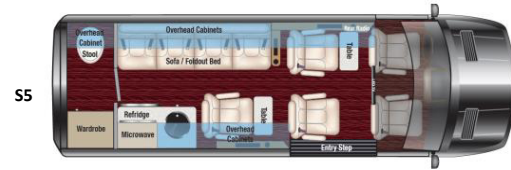

WOOD FINISH

<input checked="" type="checkbox"/>	Satin Wood Finish	\$0
<input type="checkbox"/>	High Gloss Wood Finish	\$2,243

EXTERIOR COLOR

<input type="checkbox"/>	Arctic White	\$0
<input type="checkbox"/>	Iridium Silver	\$1,943
<input type="checkbox"/>	Jet Black	\$1,943
<input checked="" type="checkbox"/>	Other OEM Color (Choose From List Below)	\$1,943
<input type="checkbox"/>		
<input type="checkbox"/>	Custom Color (Type Name In Box Below)	\$17,993
<input type="text"/>		

WHEELS

<input type="checkbox"/>	All Season Tires & Aluminum Rims	\$0
<input checked="" type="checkbox"/>	All Terrain Tires & Black Rims	\$3,743

AVAILABLE OPTIONS

<input checked="" type="checkbox"/>	Molded Low Profile Spoiler	\$1,943
<input checked="" type="checkbox"/>	Seat Heat & Massage For All Captains	\$1,943
<input checked="" type="checkbox"/>	4-Camera System & Dash Monitor	\$2,543
<input checked="" type="checkbox"/>	Wireless Internet Router & Apple TV	\$2,543
<input checked="" type="checkbox"/>	Freedom 600 Package	\$22,493
<input checked="" type="checkbox"/>	Power Awning	\$3,743
<input checked="" type="checkbox"/>	Space-X STARLINK Satellite System	\$5,843
<input checked="" type="checkbox"/>	Outside Entertainment Prep Kit	\$743
<input checked="" type="checkbox"/>	Custom Roof Rack & Ladder	\$6,893
<input checked="" type="checkbox"/>	Air Ride Suspension System	\$13,343

ADDITIONAL EQUIPMENT

Pedestal Table	\$743
M-Series Hexagon Seating	\$2,243
Color Changing Maybach Wheel	\$1,043

NOTES

Black Lower Walls

BASE AMOUNT	\$225,293
OPTIONS SUBTOTAL	\$84,413
DESTINATION CHARGE	\$1,650
TOTAL AMOUNT	\$311,355