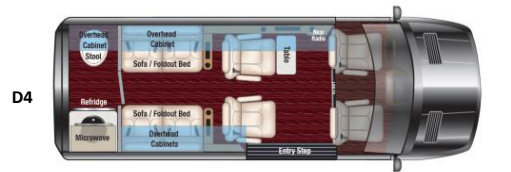

WHEELS

<input type="checkbox"/>	All Season Tires & Aluminum Rims	\$0
<input checked="" type="checkbox"/>	All Terrain Tires & Black Rims	\$3,743

AVAILABLE OPTIONS

<input checked="" type="checkbox"/>	Molded Low Profile Spoiler	\$1,943
<input checked="" type="checkbox"/>	Seat Heat & Massage For All Captains	\$1,943
<input checked="" type="checkbox"/>	4-Camera System & Dash Monitor	\$2,543
<input checked="" type="checkbox"/>	Wireless Internet Router & Apple TV	\$2,543
<input checked="" type="checkbox"/>	Freedom 600 Package	\$22,493
<input checked="" type="checkbox"/>	Power Awning	\$3,743
<input checked="" type="checkbox"/>	Space-X STARLINK Satellite System	\$5,843
<input checked="" type="checkbox"/>	Outside Entertainment Prep Kit	\$743
<input checked="" type="checkbox"/>	Custom Roof Rack & Ladder	\$6,893
<input checked="" type="checkbox"/>	Air Ride Suspension System	\$13,343

ADDITIONAL EQUIPMENT

Pedestal Table	\$743
M-Series Hexagon Seating	\$2,243
Color Changing Maybach Wheel	\$1,043

NOTES

Black Lower Walls

BASE AMOUNT	\$225,293
OPTIONS SUBTOTAL	\$84,413
DESTINATION CHARGE	\$1,650
TOTAL AMOUNT	\$311,355