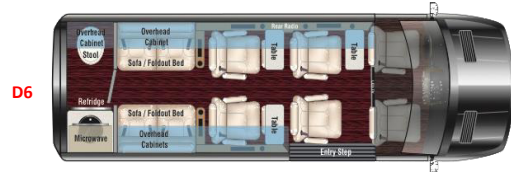

WOOD FINISH

<input checked="" type="checkbox"/>	Satin Wood Finish	\$0
<input type="checkbox"/>	High Gloss Wood Finish	\$2,243

EXTERIOR COLOR

<input type="checkbox"/>	Arctic White	\$0
<input type="checkbox"/>	Iridium Silver	\$1,943
<input type="checkbox"/>	Jet Black	\$1,943
<input checked="" type="checkbox"/>	Other OEM Color (Choose From List Below)	\$1,943
<input type="checkbox"/>		
<input type="checkbox"/>	Custom Color (Type Name In Box Below)	\$17,993
<input type="text"/>		

WHEELS

<input type="checkbox"/>	All Season Tires & Aluminum Rims	\$0
<input checked="" type="checkbox"/>	All Terrain Tires & Black Rims	\$3,743

AVAILABLE OPTIONS

<input checked="" type="checkbox"/>	Molded Low Profile Spoiler	\$1,943
<input checked="" type="checkbox"/>	Seat Heat & Massage For All Captains	\$1,943
<input checked="" type="checkbox"/>	4-Camera System & Dash Monitor	\$2,543
<input checked="" type="checkbox"/>	Wireless Internet Router & Apple TV	\$2,543
<input checked="" type="checkbox"/>	Freedom 600 Package	\$22,493
<input checked="" type="checkbox"/>	Power Awning	\$3,743
<input checked="" type="checkbox"/>	Space-X STARLINK Satellite System	\$5,843
<input checked="" type="checkbox"/>	Outside Entertainment Prep Kit	\$743
<input checked="" type="checkbox"/>	Custom Roof Rack & Ladder	\$6,893
<input checked="" type="checkbox"/>	Air Ride Suspension System	\$13,343

ADDITIONAL EQUIPMENT

Pedestal Table	\$743
M-Series Hexagon Seating	\$2,243
Color Changing Maybach Wheel	\$1,043

NOTES

Black Lower Walls

BASE AMOUNT	\$225,293
OPTIONS SUBTOTAL	\$84,413
DESTINATION CHARGE	\$1,650
TOTAL AMOUNT	\$311,355