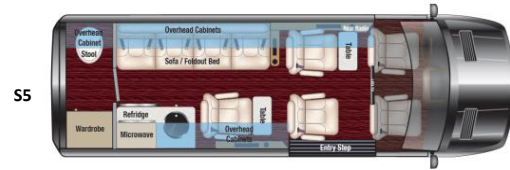

WHEELS

<input type="checkbox"/>	All Season Tires & Aluminum Rims	\$0
<input checked="" type="checkbox"/>	All Terrain Tires & Black Rims	\$3,743

AVAILABLE OPTIONS

<input checked="" type="checkbox"/>	Molded Low Profile Spoiler	\$1,943
<input checked="" type="checkbox"/>	Seat Heat & Massage For All Captains	\$1,943
<input checked="" type="checkbox"/>	4-Camera System & Dash Monitor	\$2,543
<input checked="" type="checkbox"/>	Wireless Internet Router & Apple TV	\$2,543
<input checked="" type="checkbox"/>	Freedom 600 Package	\$22,493
<input checked="" type="checkbox"/>	Power Awning	\$3,743
<input checked="" type="checkbox"/>	Space-X STARLINK Satellite System	\$5,843
<input checked="" type="checkbox"/>	Outside Entertainment Prep Kit	\$743
<input checked="" type="checkbox"/>	Custom Roof Rack & Ladder	\$6,893
<input checked="" type="checkbox"/>	Air Ride Suspension System	\$13,343

ADDITIONAL EQUIPMENT

Pedestal Table	\$743
M-Series Hexagon Seating	\$2,243
Color Changing Maybach Wheel	\$1,043

NOTES

Black Lower Walls

BASE AMOUNT	\$225,293
OPTIONS SUBTOTAL	\$84,413
DESTINATION CHARGE	\$1,650
TOTAL AMOUNT	\$311,355