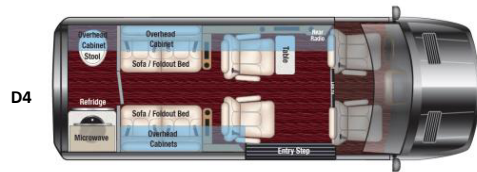

WOOD FINISH

<input checked="" type="checkbox"/>	Satin Wood Finish	\$0
<input type="checkbox"/>	High Gloss Wood Finish	\$2,243

EXTERIOR COLOR

<input type="checkbox"/>	Arctic White	\$0
<input type="checkbox"/>	Iridium Silver	\$1,943
<input type="checkbox"/>	Jet Black	\$1,943
<input checked="" type="checkbox"/>	Other OEM Color (Choose From List Below)	\$1,943
	Obsidian Black Metallic	
<input type="checkbox"/>	Custom Color (Type Name In Box Below)	\$17,993

WHEELS

<input type="checkbox"/>	All Season Tires & Aluminum Rims	\$0
<input checked="" type="checkbox"/>	All Terrain Tires & Black Rims	\$3,743

AVAILABLE OPTIONS

<input checked="" type="checkbox"/>	Molded Low Profile Spoiler	\$1,943
<input checked="" type="checkbox"/>	Seat Heat & Massage For All Captains	\$1,943
<input checked="" type="checkbox"/>	4-Camera System & Dash Monitor	\$2,543
<input checked="" type="checkbox"/>	Wireless Internet Router & Apple TV	\$2,543
<input checked="" type="checkbox"/>	Freedom 600 Package	\$22,493
<input checked="" type="checkbox"/>	Power Awning	\$3,743
<input checked="" type="checkbox"/>	Space-X STARLINK Satellite System	\$5,843
<input checked="" type="checkbox"/>	Outside Entertainment Prep Kit	\$743
<input checked="" type="checkbox"/>	Custom Roof Rack & Ladder	\$6,893
<input checked="" type="checkbox"/>	Air Ride Suspension System	\$13,343

ADDITIONAL EQUIPMENT

Pedestal Table	\$743
M-Series Hexagon Seating	\$2,243
Color Changing Maybach Wheel	\$1,043

NOTES

Black Lower Walls

BASE AMOUNT	\$225,293
OPTIONS SUBTOTAL	\$84,413
DESTINATION CHARGE	\$1,650
TOTAL AMOUNT	\$311,355