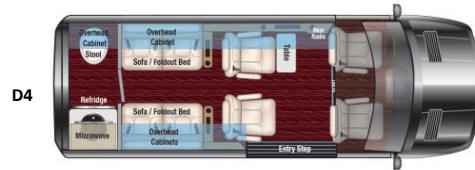

WOOD FINISH

<input checked="" type="checkbox"/>	Satin Wood Finish	\$0
<input type="checkbox"/>	High Gloss Wood Finish	\$2,243

EXTERIOR COLOR

<input type="checkbox"/>	Arctic White	\$0
<input type="checkbox"/>	Iridium Silver	\$1,943
<input type="checkbox"/>	Jet Black	\$1,943
<input checked="" type="checkbox"/>	Other OEM Color (Choose From List Below)	\$1,943
	Obsidian Black Metallic	
<input type="checkbox"/>	Custom Color (Type Name In Box Below)	\$17,993
	<input type="text"/>	

WHEELS

<input type="checkbox"/>	All Season Tires & Aluminum Rims	\$0
<input checked="" type="checkbox"/>	All Terrain Tires & Black Rims	\$3,743

AVAILABLE OPTIONS

<input checked="" type="checkbox"/>	Molded Low Profile Spoiler	\$1,943
<input checked="" type="checkbox"/>	Seat Heat & Massage For All Captains	\$1,943
<input checked="" type="checkbox"/>	4-Camera System & Dash Monitor	\$2,543
<input checked="" type="checkbox"/>	Wireless Internet Router & Apple TV	\$2,543
<input checked="" type="checkbox"/>	Freedom 600 Package	\$22,493
<input checked="" type="checkbox"/>	Power Awning	\$3,743
<input type="checkbox"/>	Space-X STARLINK Satellite System	\$5,843
<input checked="" type="checkbox"/>	Outside Entertainment Prep Kit	\$743
<input type="checkbox"/>	Custom Roof Rack & Ladder	\$6,893
<input checked="" type="checkbox"/>	Air Ride Suspension System	\$13,343

ADDITIONAL EQUIPMENT

Pedestal Table	\$743
M-Series Hexagon Seating	\$2,243
Color Changing Maybach Wheel	\$1,043
Exterior Shower - Quick Connect	\$1,043

NOTES

Black Lower Walls
Toilet Box Cover
All Outlets w/ USB-C Input