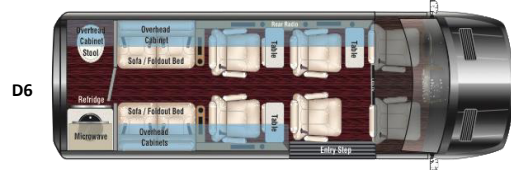

ADDITIONAL EQUIPMENT

M-Series Hexagon Seating	$2,243
Color Changing Maybach Wheel	$1,043

NOTES

Black Seats
Red Piping & Stich
Graphite Walls
Black Denali Satin
Toilet Cover

BASE AMOUNT	$219,293
OPTIONS SUBTOTAL	$77,985
DESTINATION CHARGE	$1,650
TOTAL AMOUNT	$298,928

MSRP

FOB: Elkhart, IN

I acknowledge that this is a firm order to schedule for production. Prices are subject to change without notice.