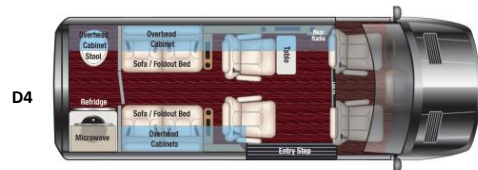

ADDITIONAL EQUIPMENT

M-Series Hexagon Seating	$2,243
Color Changing Maybach Wheel	$1,043

NOTES

Black Seats
Red Piping & Stich
Graphite Walls
Black Denali Satin
Toilet Cover

BASE AMOUNT	$219,293
OPTIONS SUBTOTAL	$77,985
DESTINATION CHARGE	$1,650
TOTAL AMOUNT	$298,928

MSRP

FOB: Elkhart, IN

I acknowledge that this is a firm order to schedule for production. Prices are subject to change without notice.