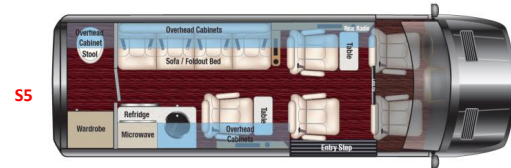

ADDITIONAL EQUIPMENT

M-Series Hexagon Seating	$2,243
Color Changing Maybach Wheel	$1,043

NOTES

Black Seats
Red Piping & Stich
Graphite Walls
Black Denali Satin
Toilet Cover

BASE AMOUNT	$219,293
OPTIONS SUBTOTAL	$77,985
DESTINATION CHARGE	$1,650
TOTAL AMOUNT	$298,928

MSRP

FOB: Elkhart, IN

I acknowledge that this is a firm order to schedule for production. Prices are subject to change without notice.