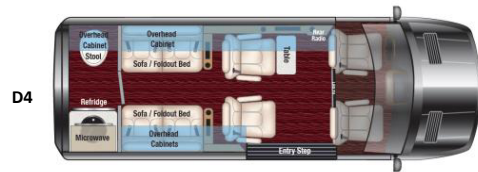

WOOD FINISH

<input checked="" type="checkbox"/>	Satin Wood Finish	\$0
<input type="checkbox"/>	High Gloss Wood Finish	\$2,243

EXTERIOR COLOR

<input type="checkbox"/>	Arctic White	\$0
<input type="checkbox"/>	Iridium Silver	\$1,943
<input type="checkbox"/>	Jet Black	\$1,943
<input checked="" type="checkbox"/>	Other OEM Color (Choose From List Below)	\$1,943
<input type="checkbox"/>		
<input type="checkbox"/>	Custom Color (Type Name In Box Below)	\$17,993
<input type="text"/>		

WHEELS

<input type="checkbox"/>	All Season Tires & Aluminum Rims	\$0
<input checked="" type="checkbox"/>	All Terrain Tires & Black Rims	\$3,743

AVAILABLE OPTIONS

<input checked="" type="checkbox"/>	Molded Low Profile Spoiler	\$1,943
<input checked="" type="checkbox"/>	Seat Heat & Massage For All Captains	\$1,943
<input checked="" type="checkbox"/>	4-Camera System & Dash Monitor	\$2,543
<input checked="" type="checkbox"/>	Wireless Internet Router & Apple TV	\$2,543
<input checked="" type="checkbox"/>	Freedom 600 Package	\$22,493
<input checked="" type="checkbox"/>	Power Awning	\$3,743
<input checked="" type="checkbox"/>	Space-X STARLINK Satellite System	\$5,843
<input checked="" type="checkbox"/>	Outside Entertainment Prep Kit	\$743
<input checked="" type="checkbox"/>	Custom Roof Rack & Ladder	\$6,893
<input checked="" type="checkbox"/>	Air Ride Suspension System	\$13,343

ADDITIONAL EQUIPMENT

Pedestal Table	\$743
M-Series Hexagon Seating	\$2,243
Color Changing Maybach Wheel	\$1,043

NOTES

Black Lower Walls

BASE AMOUNT	\$225,293
OPTIONS SUBTOTAL	\$84,413
DESTINATION CHARGE	\$1,650
TOTAL AMOUNT	\$311,355