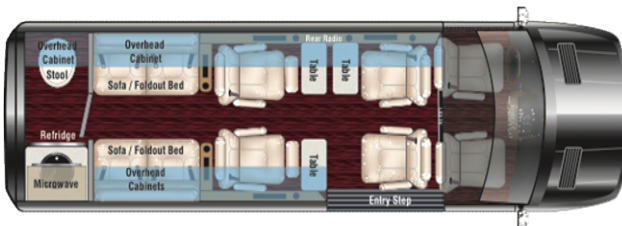

☐ Arched Part
40" TV