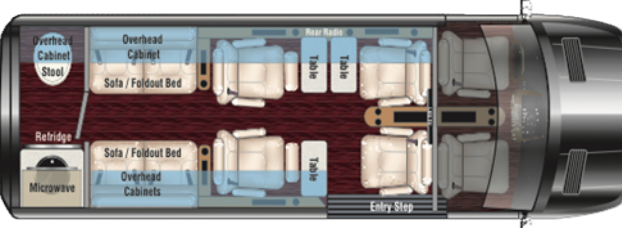

☐ Full Part
40" TV

Wire Transfer Instructions
Midwest Automotive Designs
Bank Name: JP Morgan Chase, N.A. (WI)
Account # : 816976369
Routing (Wire) : 021000021

* Midwest Automotive Designs Reserves the Right to Change any Std or Optional Features without Notice.

** Photos may Not depict the Actual product.