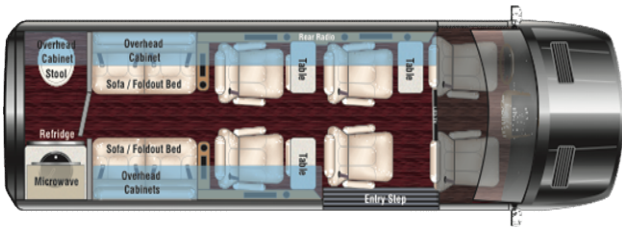

☒	No Partition 28" TV	
	Arched Partition / 43" TV / Rear Facing seats w/ Hands Free intercom	
	Full Partition Power Window / 43" TV / front and rear Floor Consoles / Rear facing Seats/Intercom	

Electronic Options

	KVH A9 Digital Satellite Directional TV System	
	ECO Lithium PKG (600AH Lith / Victron Components / 320watt solar / roof Top AC / espar Heat)	
	Wireless Internet Router.	
	Rear Tailgate Prep Kit (Includes - HDMI - 110v - Ext Speakers - Ext Enclosure)	
	Apple TV	

Interior Convenience Options

☒	SLS Seating Upgrade	
	Large Dr & Pass Front Center Floor Console	
	Upgrade Satin Interior Trim Pkg	
	Slide Drawer Refrigerator Under Seat (Full Part Only)	
	Deluxe Seat Massage All captain Seating Locations	
	Seat Heat Back and Bottom All Captain seating Locations	

Exterior Options

	Upgrade to Exterior Matte Paint Finish	
	Rear VB Air Ride Suspension Upgrade Pkg	
☒	18" Brabus Wheel and Tire Upgrade (Single Rear Wheel Only)	
	16" Black Alum Wheel w/All-Terrain BFG Tire Upgrade (Dual Rear Wheel Only)	
	Upgrade Rear Suspension Pkg (Shocks, Springs, Sumo Pkg)	
	Rear Hitch W/Wiring Package	

LUXE PKG Incl..	Additional Notes
16" Alum Wheel Upgrade Overhead Side Cabinets Front Lower Spoiler 2 Power Leg Lifts Rear Bath w/Toilet-Refer-Micro-Sink Under Sofa Storage Shoreline HookUp w/Charger Folding Lap Top Tables (See Print) Maybach Lighted Center Beam	

Total Base Price	
Total Options	
(FOB Elkhart IN) Freight	
Covid Increase	
Total	

☒ No Part
28" TV