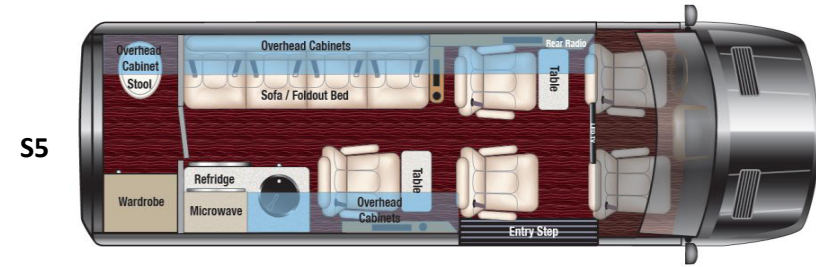

WHEELS

<input checked="" type="checkbox"/>	All Season Tires & Aluminum Rims	\$0
<input type="checkbox"/>	All Season Tires & Black Rims	\$3,743

AVAILABLE OPTIONS

<input checked="" type="checkbox"/>	Molded Low Profile Spoiler	\$1,943
<input type="checkbox"/>	Seat Heat & Massage For All Captains	\$1,943
<input type="checkbox"/>	4-Camera System & Dash Monitor	\$2,543
<input checked="" type="checkbox"/>	Wireless Internet Router & Apple TV	\$2,543
<input type="checkbox"/>	Freedom 600 Package	\$22,493
<input type="checkbox"/>	Power Awning	\$3,743
<input type="checkbox"/>	Space-X STARLINK Satellite System	\$7,343
<input checked="" type="checkbox"/>	Outside Entertainment Prep Kit	\$743
<input type="checkbox"/>	Custom Roof Rack & Ladder	\$6,893
<input type="checkbox"/>	Air Ride Suspension System	\$14,843