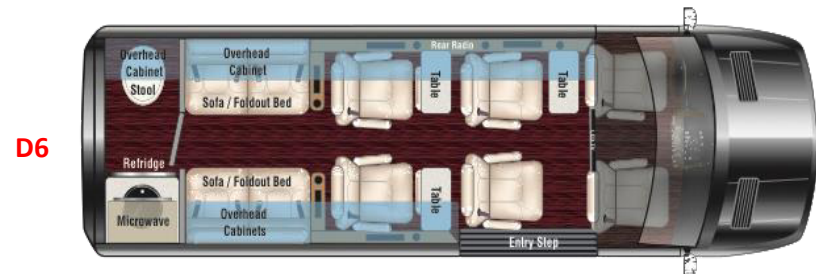

WHEELS

<input checked="" type="checkbox"/>	All Season Tires & Aluminum Rims	\$0
<input type="checkbox"/>	All Season Tires & Black Rims	\$3,743

AVAILABLE OPTIONS

<input checked="" type="checkbox"/>	Molded Low Profile Spoiler	\$1,943
<input type="checkbox"/>	Seat Heat & Massage For All Captains	\$1,943
<input type="checkbox"/>	4-Camera System & Dash Monitor	\$2,543
<input checked="" type="checkbox"/>	Wireless Internet Router & Apple TV	\$2,543
<input type="checkbox"/>	Freedom 600 Package	\$22,493
<input type="checkbox"/>	Power Awning	\$3,743
<input type="checkbox"/>	Space-X STARLINK Satellite System	\$7,343
<input checked="" type="checkbox"/>	Outside Entertainment Prep Kit	\$743
<input type="checkbox"/>	Custom Roof Rack & Ladder	\$6,893
<input type="checkbox"/>	Air Ride Suspension System	\$14,843