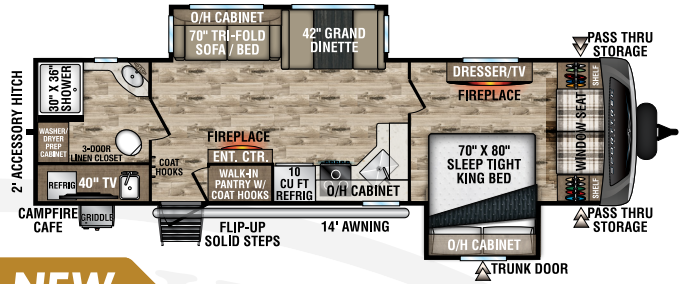

SPORTTREK

TOURING EDITION

2024

Luxury Travel Trailers

Designed for Campers by Campers!

STT272VRK

UVW - 7,290 lbs. | Exterior Length - 31' 6" | Sleeps - 6

NEW

STT292VRB

UVW - TBD | Exterior Length - 34' 8" | Sleeps - TBD

STT302VRB

UVW - 7,610 lbs. | Exterior Length - 33' 3" | Sleeps - 4

STT312VBH

UVW - 7,980 lbs. | Exterior Length - 35' 9" | Sleeps - 10

STT333VFK

UVW - 9,040 lbs. | Exterior Length - 36' 8" | Sleeps - 4

STT333VMI

UVW - 8,890 lbs. | Exterior Length - 36' 8" | Sleeps - 4

2024 SPORTTREK TOURING EDITION

STT336VRK

UVW – 8,970 lbs. | Exterior Length – 37' 8" | Sleeps – 4

STT343VBH

UVW – 9,040 lbs. | Exterior Length – 37' 8" | Sleeps – 11

STT343VIB

UVW – 8,950 lbs. | Exterior Length – 38' 2" | Sleeps – 11

STT343VIK

UVW – 8,970 lbs. | Exterior Length – 37' 5" | Sleeps – 4

985 N 900 W | Shipshewana, IN 46565 | www.venture-rv.com