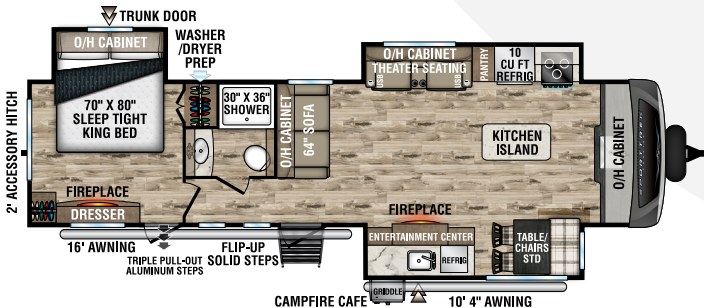

STT292VRB

UVW - TBD | Exterior Length - 34' 8" | Sleeps - TBD

STT302VRB

UVW - 7,610 lbs. | Exterior Length - 33' 3" | Sleeps - 4

STT312VBH

UVW - 7,980 lbs. | Exterior Length - 35' 9" | Sleeps - 10

STT333VFK

UVW - 9,040 lbs. | Exterior Length - 36' 8" | Sleeps - 4

STT333VMI

UVW - 8,890 lbs. | Exterior Length - 36' 8" | Sleeps - 4

2024 SPORTTREK TOURING EDITION

STT336VRK

UVW – 8,970 lbs. | Exterior Length – 37' 8" | Sleeps – 4

STT343VBH

UVW – 9,040 lbs. | Exterior Length – 37' 8" | Sleeps – 11

STT343VIB

UVW – 8,950 lbs. | Exterior Length – 38' 2" | Sleeps – 11

STT343VIK

UVW – 8,970 lbs. | Exterior Length – 37' 5" | Sleeps – 4

985 N 900 W | Shipshewana, IN 46565 | www.venture-rv.com