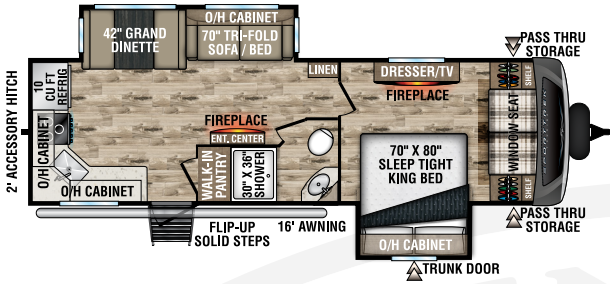

SPORTTREK

TOURING EDITION

2024

Luxury Travel Trailers

Designed for Campers by Campers!

STT272VRK

UVW - 7,290 lbs. | Exterior Length - 31' 6" | Sleeps - 6

NEW

STT292VRB

UVW - TBD | Exterior Length - 34' 8" | Sleeps - TBD

STT302VRB

UVW - 7,610 lbs. | Exterior Length - 33' 3" | Sleeps - 4

STT312VBH

UVW - 7,980 lbs. | Exterior Length - 35' 9" | Sleeps - 10

STT333VFK

UVW - 9,040 lbs. | Exterior Length - 36' 8" | Sleeps - 4

STT333VMI

UVW - 8,890 lbs. | Exterior Length - 36' 8" | Sleeps - 4

2024 SPORTTREK TOURING EDITION

STT336VRK

UVW – 8,970 lbs. | Exterior Length – 37' 8" | Sleeps – 4

STT343VBH

UVW – 9,040 lbs. | Exterior Length – 37' 8" | Sleeps – 11

STT343VIB

UVW – 8,950 lbs. | Exterior Length – 38' 2" | Sleeps – 11

STT343VIK

UVW – 8,970 lbs. | Exterior Length – 37' 5" | Sleeps – 4

985 N 900 W | Shipshewana, IN 46565 | www.venture-rv.com