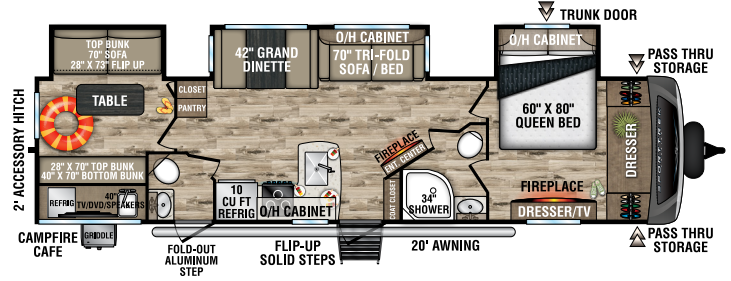

STT292VRB

UVW - TBD | Exterior Length - 34' 8" | Sleeps - TBD

STT302VRB

UVW - 7,610 lbs. | Exterior Length - 33' 3" | Sleeps - 4

STT312VBH

UVW - 7,980 lbs. | Exterior Length - 35' 9" | Sleeps - 10

STT333VFK

UVW - 9,040 lbs. | Exterior Length - 36' 8" | Sleeps - 4

STT333VMI

UVW - 8,890 lbs. | Exterior Length - 36' 8" | Sleeps - 4

2024 SPORTTREK TOURING EDITION

STT336VRK

UVW – 8,970 lbs. | Exterior Length – 37' 8" | Sleeps – 4

STT343VBH

UVW – 9,040 lbs. | Exterior Length – 37' 8" | Sleeps – 11

STT343VIB

UVW – 8,950 lbs. | Exterior Length – 38' 2" | Sleeps – 11

STT343VIK

UVW – 8,970 lbs. | Exterior Length – 37' 5" | Sleeps – 4

985 N 900 W | Shipshewana, IN 46565 | www.venture-rv.com