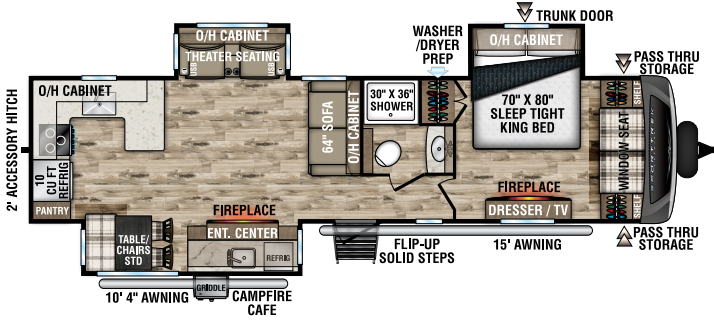

STT292VRB

UVW - TBD | Exterior Length - 34' 8" | Sleeps - TBD

STT302VRB

UVW - 7,610 lbs. | Exterior Length - 33' 3" | Sleeps - 4

STT312VBH

UVW - 7,980 lbs. | Exterior Length - 35' 9" | Sleeps - 10

STT333VFK

UVW - 9,040 lbs. | Exterior Length - 36' 8" | Sleeps - 4

STT333VMI

UVW - 8,890 lbs. | Exterior Length - 36' 8" | Sleeps - 4

2024 SPORTTREK TOURING EDITION

STT336VRK

UVW – 8,970 lbs. | Exterior Length – 37' 8" | Sleeps – 4

STT343VBH

UVW – 9,040 lbs. | Exterior Length – 37' 8" | Sleeps – 11

STT343VIB

UVW – 8,950 lbs. | Exterior Length – 38' 2" | Sleeps – 11

STT343VIK

UVW – 8,970 lbs. | Exterior Length – 37' 5" | Sleeps – 4

985 N 900 W | Shipshewana, IN 46565 | www.venture-rv.com