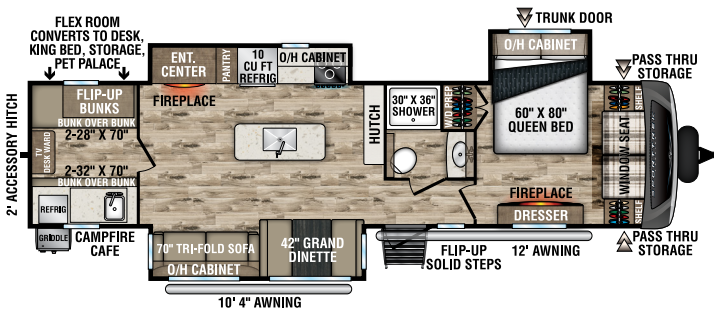

STT292VRB

UVW - TBD | Exterior Length - 34' 8" | Sleeps - TBD

STT302VRB

UVW - 7,610 lbs. | Exterior Length - 33' 3" | Sleeps - 4

STT312VBH

UVW - 7,980 lbs. | Exterior Length - 35' 9" | Sleeps - 10

STT333VFK

UVW - 9,040 lbs. | Exterior Length - 36' 8" | Sleeps - 4

STT333VMI

UVW - 8,890 lbs. | Exterior Length - 36' 8" | Sleeps - 4

2024 SPORTTREK TOURING EDITION

STT336VRK

UVW – 8,970 lbs. | Exterior Length – 37' 8" | Sleeps – 4

STT343VBH

UVW – 9,040 lbs. | Exterior Length – 37' 8" | Sleeps – 11

STT343VIB

UVW – 8,950 lbs. | Exterior Length – 38' 2" | Sleeps – 11

STT343VIK

UVW – 8,970 lbs. | Exterior Length – 37' 5" | Sleeps – 4

985 N 900 W | Shipshewana, IN 46565 | www.venture-rv.com