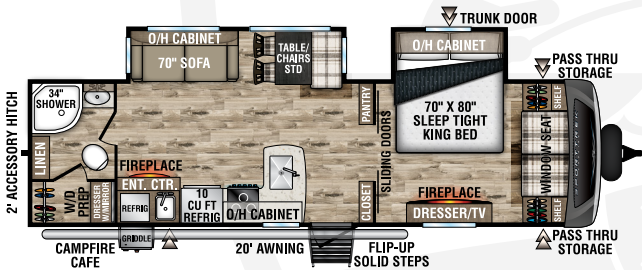

SPORTTREK

TOURING EDITION

2024

Luxury Travel Trailers

Designed for Campers by Campers!

STT272VRK

UVW - 7,290 lbs. | Exterior Length - 31' 6" | Sleeps - 6

NEW

STT292VRB

UVW - TBD | Exterior Length - 34' 8" | Sleeps - TBD

STT302VRB

UVW - 7,610 lbs. | Exterior Length - 33' 3" | Sleeps - 4

STT312VBH

UVW - 7,980 lbs. | Exterior Length - 35' 9" | Sleeps - 10

STT333VFK

UVW - 9,040 lbs. | Exterior Length - 36' 8" | Sleeps - 4

STT333VMI

UVW - 8,890 lbs. | Exterior Length - 36' 8" | Sleeps - 4

2024 SPORTTREK TOURING EDITION

STT336VRK

UVW – 8,970 lbs. | Exterior Length – 37' 8" | Sleeps – 4

STT343VBH

UVW – 9,040 lbs. | Exterior Length – 37' 8" | Sleeps – 11

STT343VIB

UVW – 8,950 lbs. | Exterior Length – 38' 2" | Sleeps – 11

STT343VIK

UVW – 8,970 lbs. | Exterior Length – 37' 5" | Sleeps – 4

985 N 900 W | Shipshewana, IN 46565 | www.venture-rv.com