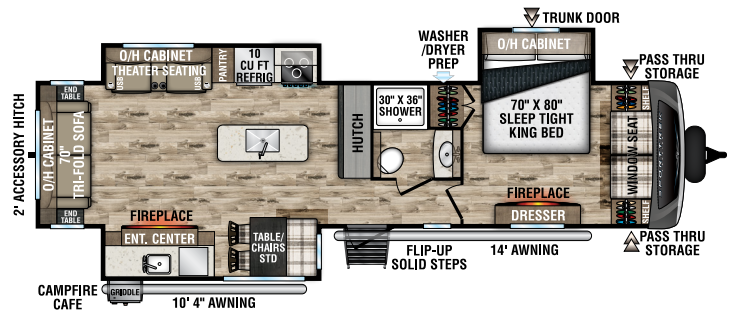

STT292VRB

UVW - TBD | Exterior Length - 34' 8" | Sleeps - TBD

STT302VRB

UVW - 7,610 lbs. | Exterior Length - 33' 3" | Sleeps - 4

STT312VBH

UVW - 7,980 lbs. | Exterior Length - 35' 9" | Sleeps - 10

STT333VFK

UVW - 9,040 lbs. | Exterior Length - 36' 8" | Sleeps - 4

STT333VMI

UVW - 8,890 lbs. | Exterior Length - 36' 8" | Sleeps - 4

2024 SPORTTREK TOURING EDITION

STT336VRK

UVW – 8,970 lbs. | Exterior Length – 37' 8" | Sleeps – 4

STT343VBH

UVW – 9,040 lbs. | Exterior Length – 37' 8" | Sleeps – 11

STT343VIB

UVW – 8,950 lbs. | Exterior Length – 38' 2" | Sleeps – 11

STT343VIK

UVW – 8,970 lbs. | Exterior Length – 37' 5" | Sleeps – 4

985 N 900 W | Shipshewana, IN 46565 | www.venture-rv.com