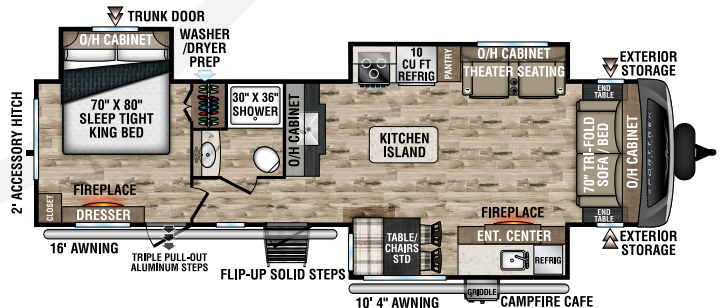

STT292VRB

UVW - TBD | Exterior Length - 34' 8" | Sleeps - TBD

STT302VRB

UVW - 7,610 lbs. | Exterior Length - 33' 3" | Sleeps - 4

STT312VBH

UVW - 7,980 lbs. | Exterior Length - 35' 9" | Sleeps - 10

STT333VFK

UVW - 9,040 lbs. | Exterior Length - 36' 8" | Sleeps - 4

STT333VMI

UVW - 8,890 lbs. | Exterior Length - 36' 8" | Sleeps - 4

2024 SPORTTREK TOURING EDITION

STT336VRK

UVW – 8,970 lbs. | Exterior Length – 37' 8" | Sleeps – 4

STT343VBH

UVW – 9,040 lbs. | Exterior Length – 37' 8" | Sleeps – 11

STT343VIB

UVW – 8,950 lbs. | Exterior Length – 38' 2" | Sleeps – 11

STT343VIK

UVW – 8,970 lbs. | Exterior Length – 37' 5" | Sleeps – 4

985 N 900 W | Shipshewana, IN 46565 | www.venture-rv.com