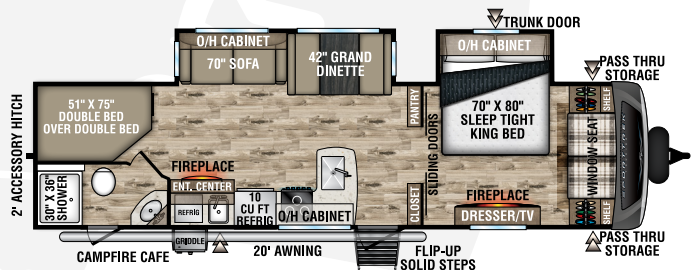

SPORTTREK

TOURING EDITION

2024

Luxury Travel Trailers

Designed for Campers by Campers!

STT272VRK

UVW - 7,290 lbs. | Exterior Length - 31' 6" | Sleeps - 6

NEW

STT292VRB

UVW - TBD | Exterior Length - 34' 8" | Sleeps - TBD

STT302VRB

UVW - 7,610 lbs. | Exterior Length - 33' 3" | Sleeps - 4

STT312VBH

UVW - 7,980 lbs. | Exterior Length - 35' 9" | Sleeps - 10

STT333VFK

UVW - 9,040 lbs. | Exterior Length - 36' 8" | Sleeps - 4

STT333VMI

UVW - 8,890 lbs. | Exterior Length - 36' 8" | Sleeps - 4

2024 SPORTTREK TOURING EDITION

STT336VRK

UVW – 8,970 lbs. | Exterior Length – 37' 8" | Sleeps – 4

STT343VBH

UVW – 9,040 lbs. | Exterior Length – 37' 8" | Sleeps – 11

STT343VIB

UVW – 8,950 lbs. | Exterior Length – 38' 2" | Sleeps – 11

STT343VIK

UVW – 8,970 lbs. | Exterior Length – 37' 5" | Sleeps – 4

985 N 900 W | Shipshewana, IN 46565 | www.venture-rv.com