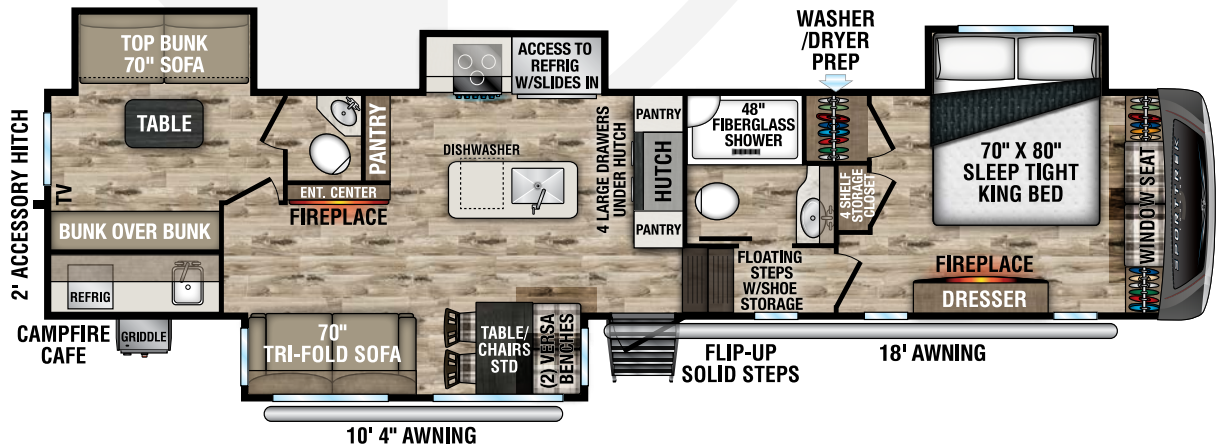

NEW

STT354VBH

UVW - 12,200

Exterior Length - 39' 10"

Sleeps - TBD