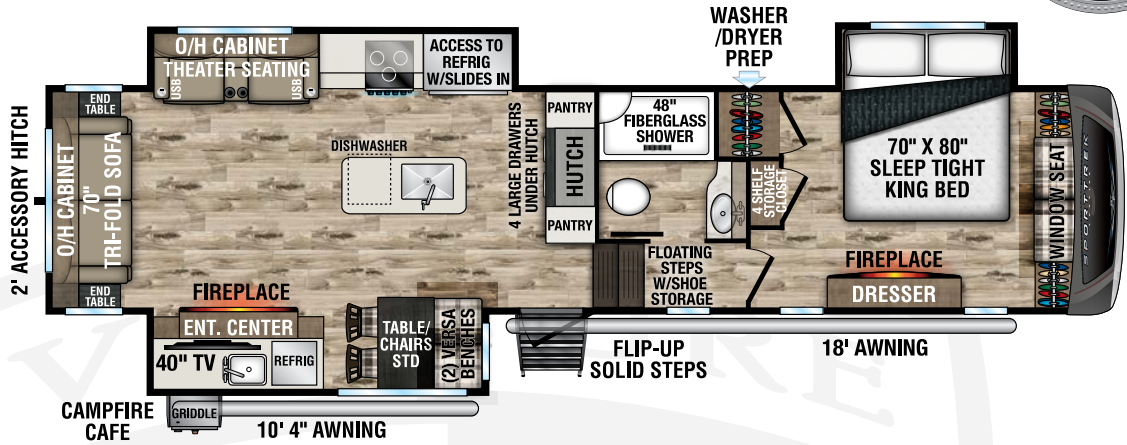

UVW - 11,210

Exterior Length - 37'

Sleeps - 4

NEW

STTF353VRK

UVW - TBD

Exterior Length - 37'

Sleeps - 4

INTERIOR

5/8" Tongue and Groove Plywood Floors
Blackout Roller Shades
2x 5,000 BTU Fireplaces (1-Livingroom and 1-Bedroom)
Decorative Crown Molding
Solid Hardwood Cabinet Doors/ Drawers, Heirloom Maple and Antique White w/Glazing
Steel Trimmed Entry Door w/Venture Header
Dinette Table w/2-Chairs with Seat Storage and 2-Versa Benches

BEDROOM FEATURES

Maximum Storage Design 4-closets
2-Blanket Storage Areas and 1-Dresser w/Hidden Storage
Serta 70"x 80" King Mattress w/Under The Bed Storage
Cushioned Window Seat with Storage
Western Pine Board Decorative Accent Walls
CPAP Sized Shelf w/110 Outlet
Cable TV and Satellite Ready
WIFI Prep

BATHROOM FEATURES

30"x48" Residential Fiberglass Shower w/Shelf, Seat and Glass Door
Sky Light
Motion Activated Lighting
Porcelain Foot Flush Toilet
Towel Rack
Residential Sized Medicine Cabinet

WEATHER SHIELD