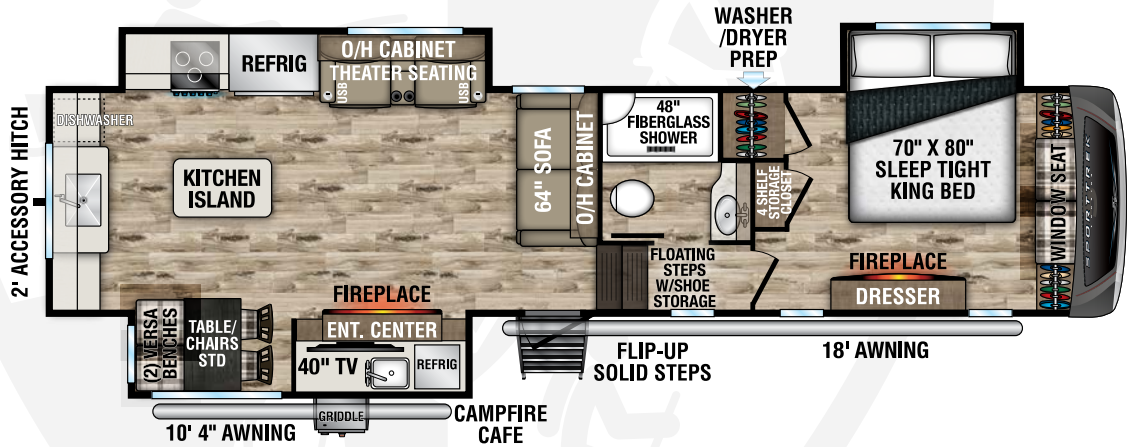

UVW - 11,210

Exterior Length - 37'

Sleeps - 4

NEW

STTF353VRK

UVW - TBD

Exterior Length - 37'

Sleeps - 4

INTERIOR

5/8" Tongue and Groove Plywood Floors
Blackout Roller Shades
2x 5,000 BTU Fireplaces (1-Livingroom and 1-Bedroom)
Decorative Crown Molding
Solid Hardwood Cabinet Doors/ Drawers, Heirloom Maple and Antique White w/Glazing
Steel Trimmed Entry Door w/Venture Header
Dinette Table w/2-Chairs with Seat Storage and 2-Versa Benches

BEDROOM FEATURES

Maximum Storage Design 4-closets
2-Blanket Storage Areas and 1-Dresser w/Hidden Storage
Serta 70"x 80" King Mattress w/Under The Bed Storage
Cushioned Window Seat with Storage
Western Pine Board Decorative Accent Walls
CPAP Sized Shelf w/110 Outlet
Cable TV and Satellite Ready
WIFI Prep

BATHROOM FEATURES

30"x48" Residential Fiberglass Shower w/Shelf, Seat and Glass Door
Sky Light
Motion Activated Lighting
Porcelain Foot Flush Toilet
Towel Rack
Residential Sized Medicine Cabinet

WEATHER SHIELD