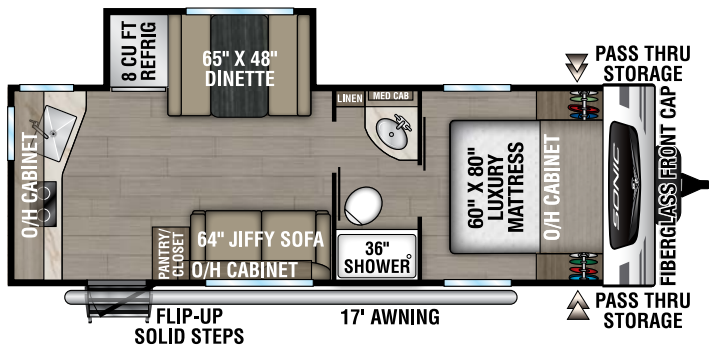

SONIC

2024

Ultra-Lite Travel Trailers

Designed for Campers by Campers!

SN190VRB

UVW – 3,990 lbs. | Exterior Length – 23' 3" | Sleeps – 4

SN211VDB

UVW – 4,830 lbs. | Exterior Length – 27' 1" | Sleeps – 8

SN220VBH

UVW – 4,480 lbs. | Exterior Length – 26' 7" | Sleeps – 6

SN220VRB

UVW – 5,070 lbs. | Exterior Length – 27' 1" | Sleeps – 4

2024 SONIC

SN231VRK

UVW – 4,850 lbs. | Exterior Length – 26' 11" | Sleeps – 6

SN231VRL

UVW – 4,770 lbs. | Exterior Length – 26' 11" | Sleeps – 6

985 N 900 W | Shipshewana, IN 46565 | www.venture-rv.com

Due to continual research and advances, manufacturer reserves the right to change specifications, design, price and equipment without notice, and assumes no responsibility for any error in this literature. Some items shown are not included as standard or optional equipment.