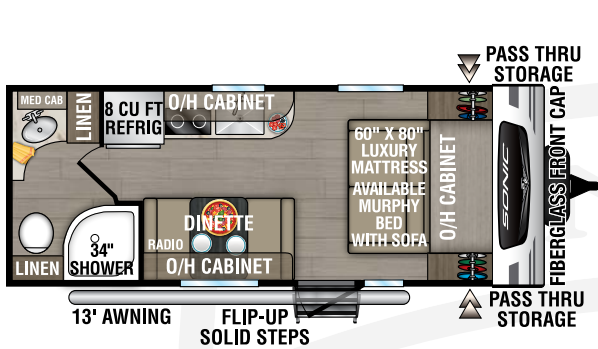

SONIC

2024

Ultra-Lite Travel Trailers

Designed for Campers by Campers!

SN190VRB

UVW – 3,990 lbs. | Exterior Length – 23' 3" | Sleeps – 4

SN211VDB

UVW – 4,830 lbs. | Exterior Length – 27' 1" | Sleeps – 8

SN220VBH

UVW – 4,480 lbs. | Exterior Length – 26' 7" | Sleeps – 6

SN220VRB

UVW – 5,070 lbs. | Exterior Length – 27' 1" | Sleeps – 4

2024 SONIC

SN231VRK

UVW – 4,850 lbs. | Exterior Length – 26' 11" | Sleeps – 6

SN231VRL

UVW – 4,770 lbs. | Exterior Length – 26' 11" | Sleeps – 6

985 N 900 W | Shipshewana, IN 46565 | www.venture-rv.com

Due to continual research and advances, manufacturer reserves the right to change specifications, design, price and equipment without notice, and assumes no responsibility for any error in this literature. Some items shown are not included as standard or optional equipment.