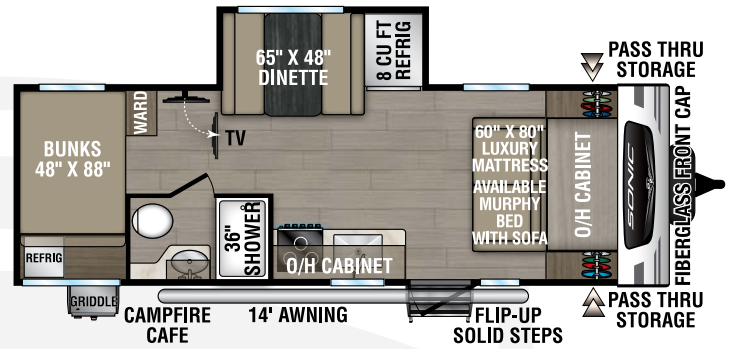

SONIC

2024

Ultra-Lite Travel Trailers

Designed for Campers by Campers!

SN190VRB

UVW – 3,990 lbs. | Exterior Length – 23' 3" | Sleeps – 4

SN211VDB

UVW – 4,830 lbs. | Exterior Length – 27' 1" | Sleeps – 8

SN220VBH

UVW – 4,480 lbs. | Exterior Length – 26' 7" | Sleeps – 6

SN220VRB

UVW – 5,070 lbs. | Exterior Length – 27' 1" | Sleeps – 4

2024 SONIC

SN231VRK

UVW – 4,850 lbs. | Exterior Length – 26' 11" | Sleeps – 6

SN231VRL

UVW – 4,770 lbs. | Exterior Length – 26' 11" | Sleeps – 6

985 N 900 W | Shipshewana, IN 46565 | www.venture-rv.com

Due to continual research and advances, manufacturer reserves the right to change specifications, design, price and equipment without notice, and assumes no responsibility for any error in this literature. Some items shown are not included as standard or optional equipment.