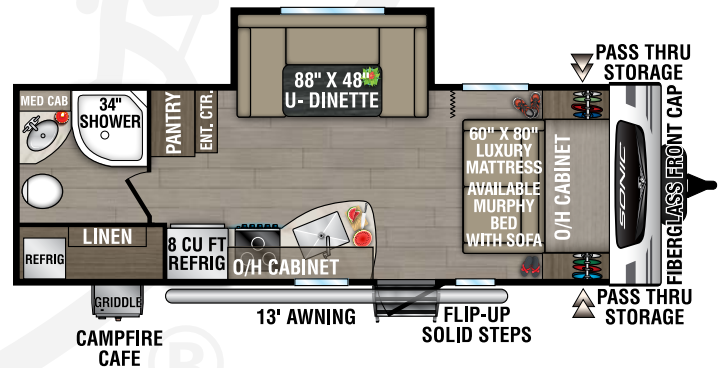

SONIC

2024

Ultra-Lite Travel Trailers

Designed for Campers by Campers!

SN190VRB

UVW – 3,990 lbs. | Exterior Length – 23' 3" | Sleeps – 4

SN211VDB

UVW – 4,830 lbs. | Exterior Length – 27' 1" | Sleeps – 8

SN220VBH

UVW – 4,480 lbs. | Exterior Length – 26' 7" | Sleeps – 6

SN220VRB

UVW – 5,070 lbs. | Exterior Length – 27' 1" | Sleeps – 4

2024 SONIC

SN231VRK

UVW – 4,850 lbs. | Exterior Length – 26' 11" | Sleeps – 6

SN231VRL

UVW – 4,770 lbs. | Exterior Length – 26' 11" | Sleeps – 6

985 N 900 W | Shipshewana, IN 46565 | www.venture-rv.com

Due to continual research and advances, manufacturer reserves the right to change specifications, design, price and equipment without notice, and assumes no responsibility for any error in this literature. Some items shown are not included as standard or optional equipment.