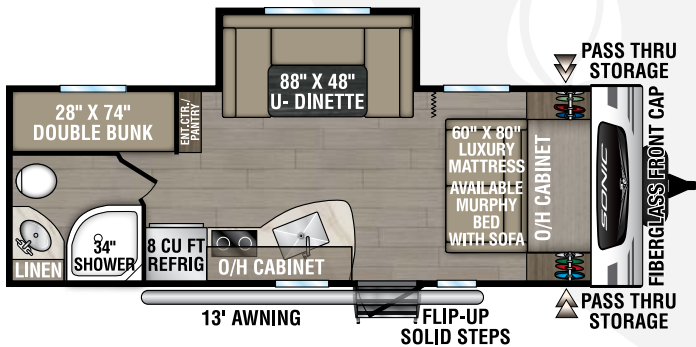

SONIC

2024

Ultra-Lite Travel Trailers

Designed for Campers by Campers!

SN190VRB

UVW – 3,990 lbs. | Exterior Length – 23' 3" | Sleeps – 4

SN211VDB

UVW – 4,830 lbs. | Exterior Length – 27' 1" | Sleeps – 8

SN220VBH

UVW – 4,480 lbs. | Exterior Length – 26' 7" | Sleeps – 6

SN220VRB

UVW – 5,070 lbs. | Exterior Length – 27' 1" | Sleeps – 4

2024 SONIC

SN231VRK

UVW – 4,850 lbs. | Exterior Length – 26' 11" | Sleeps – 6

SN231VRL

UVW – 4,770 lbs. | Exterior Length – 26' 11" | Sleeps – 6

985 N 900 W | Shipshewana, IN 46565 | www.venture-rv.com

Due to continual research and advances, manufacturer reserves the right to change specifications, design, price and equipment without notice, and assumes no responsibility for any error in this literature. Some items shown are not included as standard or optional equipment.