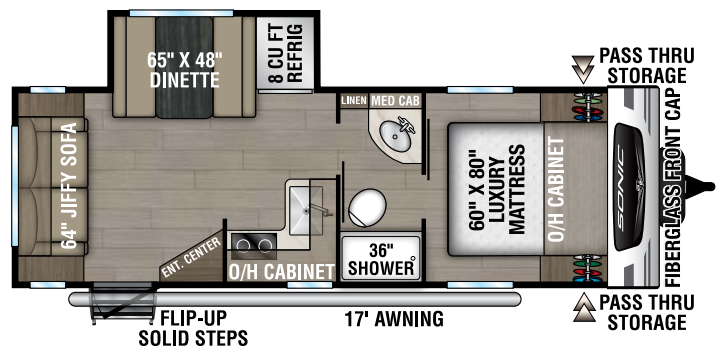

SONIC

2024

Ultra-Lite Travel Trailers

Designed for Campers by Campers!

SN190VRB

UVW – 3,990 lbs. | Exterior Length – 23' 3" | Sleeps – 4

SN211VDB

UVW – 4,830 lbs. | Exterior Length – 27' 1" | Sleeps – 8

SN220VBH

UVW – 4,480 lbs. | Exterior Length – 26' 7" | Sleeps – 6

SN220VRB

UVW – 5,070 lbs. | Exterior Length – 27' 1" | Sleeps – 4

2024 SONIC

SN231VRK

UVW – 4,850 lbs. | Exterior Length – 26' 11" | Sleeps – 6

SN231VRL

UVW – 4,770 lbs. | Exterior Length – 26' 11" | Sleeps – 6

985 N 900 W | Shipshewana, IN 46565 | www.venture-rv.com

Due to continual research and advances, manufacturer reserves the right to change specifications, design, price and equipment without notice, and assumes no responsibility for any error in this literature. Some items shown are not included as standard or optional equipment.