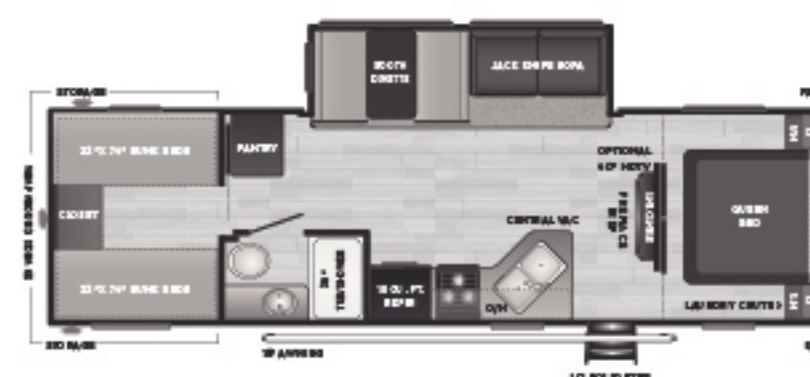

176BH | Single-axle, one slide, double bunks
WEIGHT 3715 LENGTH 21' 5"

177RD | Single-axle, rear dinette, large rear window
WEIGHT 3350 LENGTH 21' 5"

178RB | Single-axle, rear bath
WEIGHT 3264 LENGTH 21' 5"

179RB | Single-axle, one slide, rear bathroom
WEIGHT 3670 LENGTH 21' 5"

186SS | Single-axle, one slide, large pantry/ward
WEIGHT 4160 LENGTH 22' 10"

202RD | Non-slide, rear dinette, large rear window
WEIGHT 4508 LENGTH 24' 11"

250BH | One slide, double-over-double bunkhouse, camp kitchen
WEIGHT 6077 LENGTH 29' 11"

262BH | Non-slide, double-over-double bunkhouse
WEIGHT 4989 LENGTH 29' 3"

290QB | One slide, quad bunk, wrap-around rear storage
WEIGHT 6604 LENGTH 33' 3"