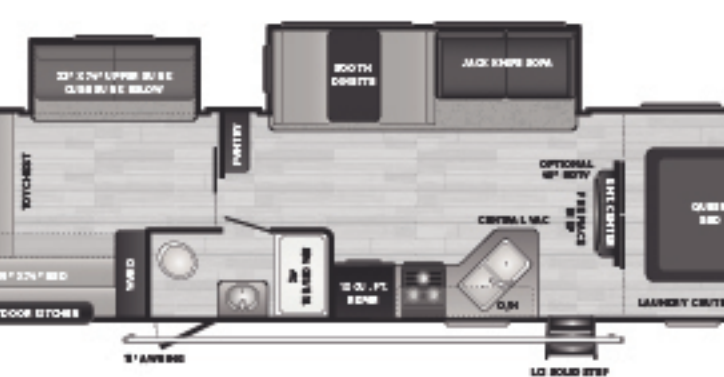

272BH | One slide, double-over-double bunkhouse, dual entry
WEIGHT 6088 LENGTH 30' 7"

318BR | Two slide, private bunkroom, outdoor kitchen
WEIGHT 7688 LENGTH 35' 11"