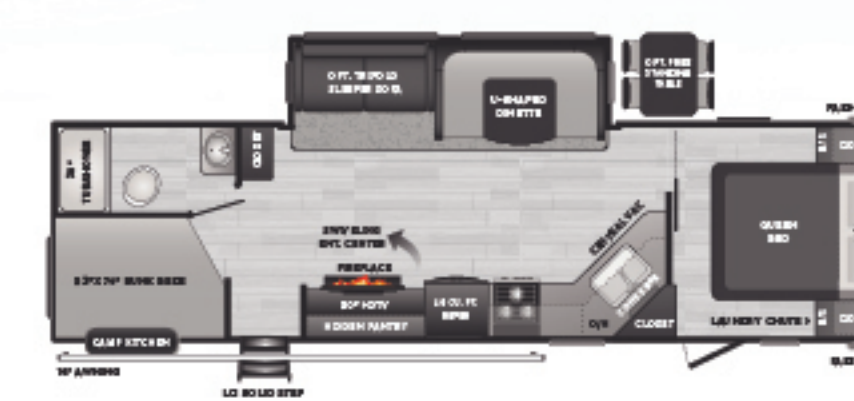

250BH | One slide, double-over-double bunkhouse, camp kitchen
WEIGHT 6077 LENGTH 29' 11"

262BH | Non-slide, double-over-double bunkhouse
WEIGHT 4989 LENGTH 29' 3"

290QB | One slide, quad bunk, wrap-around rear storage
WEIGHT 6604 LENGTH 33' 3"

243RB | Rear bath, dual vanities, 72" jack-knife system
WEIGHT 5957 LENGTH 28' 8"

253RL | One slide, rear living, 72" jack-knife system
WEIGHT 6061 LENGTH 29' 11"

272BH | One slide, double-over-double bunkhouse, dual entry
WEIGHT 6088 LENGTH 30' 7"

318BR | Two slide, private bunkroom, outdoor kitchen
WEIGHT 7688 LENGTH 35' 11"

27RLS | Rear living, recliners, hidden pantry
WEIGHT 6797 LENGTH 31' 11"

29DFS | One slide, double bunks, hidden pantry
WEIGHT 7138 LENGTH 33' 11"

34FKDS | Double slide w/ bed slide, front kitchen, patio door
WEIGHT 8293 LENGTH 38' 11"

LEVEL UP YOUR CAMPING GAME

Whatever you're looking for, Keystone Hideout affordable RVs make it incredibly easy to become a camper. With its sharp, automotive-inspired exterior design and light and airy interiors, Hideout sets the stage for carefree camping. Hideout owners are delighted by unexpected features like electric stabilizer jacks, hidden pantries, and central vacuum systems.