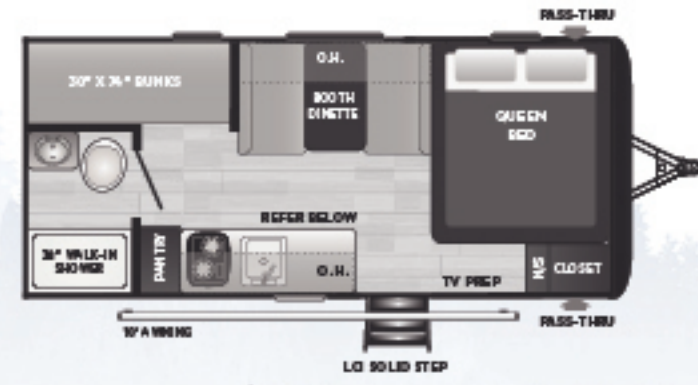

Built-in to reduce cargo and make cleanup a breeze (N/A single axles).

250BH IN ALBANY DECOR

174RK | Single-axle, rear kitchen, Murphy bed
WEIGHT 4009 LENGTH 21' 5"

175BH | Single-axle, single-over-single bunkhouse
WEIGHT 3234 LENGTH 21' 5"

176BH | Single-axle, one slide, double bunks
WEIGHT 3715 LENGTH 21' 5"

177RD | Single-axle, rear dinette, large rear window
WEIGHT 3350 LENGTH 21' 5"

178RB | Single-axle, rear bath
WEIGHT 3264 LENGTH 21' 5"