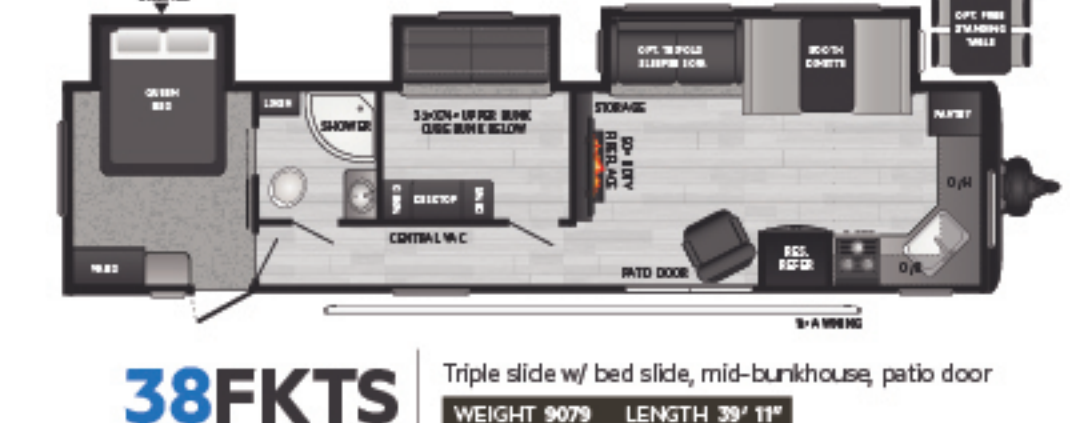

34FKDS | Double slide w/ bed slide, front kitchen, patio door
WEIGHT 8293 LENGTH 38' 11"

LEVEL UP YOUR CAMPING GAME

Whatever you're looking for, Keystone Hideout affordable RVs make it incredibly easy to become a camper. With its sharp, automotive-inspired exterior design and light and airy interiors, Hideout sets the stage for carefree camping. Hideout owners are delighted by unexpected features like electric stabilizer jacks, hidden pantries, and central vacuum systems.

38BHDS | Double slide w/ bed slide, bunkhouse, patio door
WEIGHT 8281 LENGTH 39' 11"

38FDDS | Double slide w/ bed slide, front sectional, patio door
WEIGHT 8277 LENGTH 39' 11"

38FKTS | Triple slide w/ bed slide, mid-bunkhouse, patio door
WEIGHT 9079 LENGTH 39' 11"