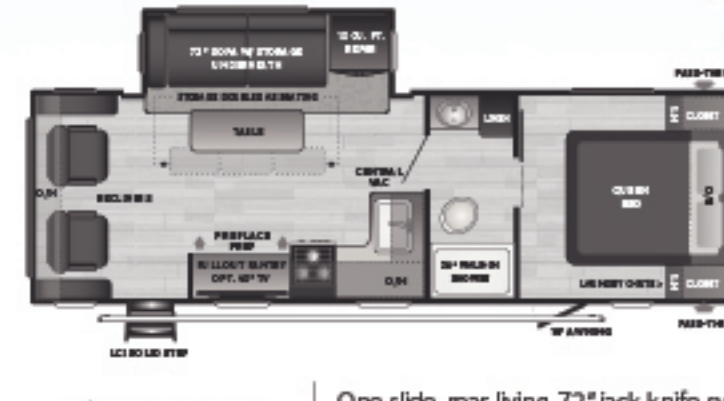

250BH | One slide, double-over-double bunkhouse, camp kitchen
WEIGHT 6077 LENGTH 29' 11"

262BH | Non-slide, double-over-double bunkhouse
WEIGHT 4989 LENGTH 29' 3"

290QB | One slide, quad bunk, wrap-around rear storage
WEIGHT 6604 LENGTH 33' 3"

243RB | Rear bath, dual vanities, 72" jack-knife system
WEIGHT 5957 LENGTH 28' 8"

253RL | One slide, rear living, 72" jack-knife system
WEIGHT 6061 LENGTH 29' 11"

272BH | One slide, double-over-double bunkhouse, dual entry
WEIGHT 6088 LENGTH 30' 7"