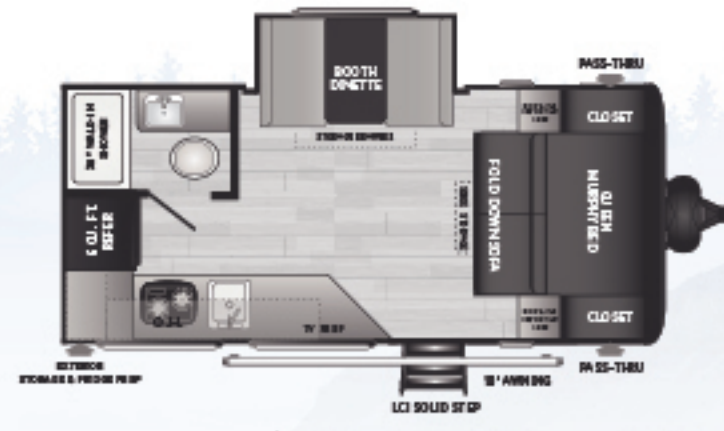

Built-in to reduce cargo and make cleanup a breeze (N/A single axles).

250BH IN ALBANY DECOR

174RK | Single-axle, rear kitchen, Murphy bed
WEIGHT 4009 LENGTH 21' 5"

175BH | Single-axle, single-over-single bunkhouse
WEIGHT 3234 LENGTH 21' 5"

176BH | Single-axle, one slide, double bunks
WEIGHT 3715 LENGTH 21' 5"

177RD | Single-axle, rear dinette, large rear window
WEIGHT 3350 LENGTH 21' 5"

178RB | Single-axle, rear bath
WEIGHT 3264 LENGTH 21' 5"