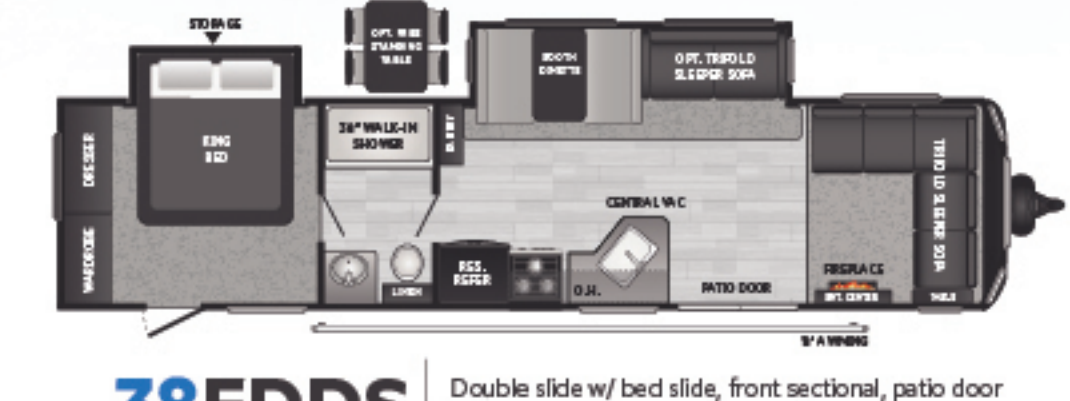

34FKDS | Double slide w/ bed slide, front kitchen, patio door
WEIGHT 8293 LENGTH 38' 11"

LEVEL UP YOUR CAMPING GAME

Whatever you're looking for, Keystone Hideout affordable RVs make it incredibly easy to become a camper. With its sharp, automotive-inspired exterior design and light and airy interiors, Hideout sets the stage for carefree camping. Hideout owners are delighted by unexpected features like electric stabilizer jacks, hidden pantries, and central vacuum systems.

38BHDS | Double slide w/ bed slide, bunkhouse, patio door
WEIGHT 8281 LENGTH 39' 11"

38FDDS | Double slide w/ bed slide, front sectional, patio door
WEIGHT 8277 LENGTH 39' 11"

38FKTS | Triple slide w/ bed slide, mid-bunkhouse, patio door
WEIGHT 9079 LENGTH 39' 11"