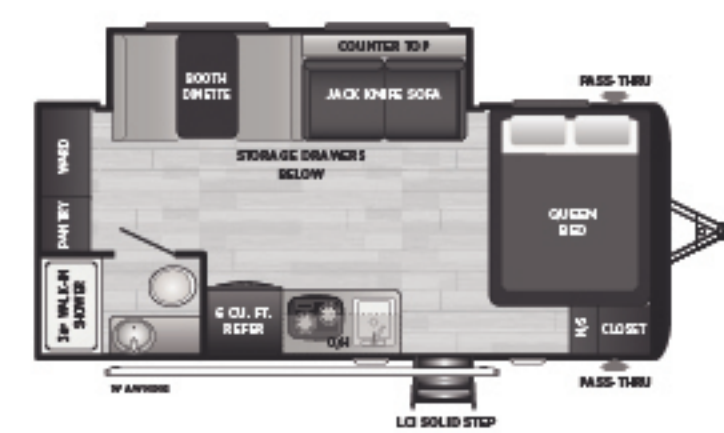

186SS | Single-axle, one slide, large pantry/ward
WEIGHT 4160 LENGTH 22' 10"