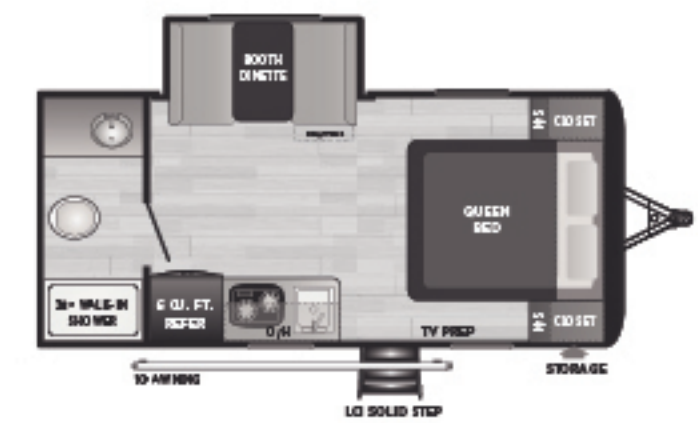

Built-in to reduce cargo and make cleanup a breeze (N/A single axles).

250BH IN ALBANY DECOR

174RK | Single-axle, rear kitchen, Murphy bed
WEIGHT 4009 LENGTH 21' 5"

175BH | Single-axle, single-over-single bunkhouse
WEIGHT 3234 LENGTH 21' 5"

176BH | Single-axle, one slide, double bunks
WEIGHT 3715 LENGTH 21' 5"

177RD | Single-axle, rear dinette, large rear window
WEIGHT 3350 LENGTH 21' 5"

178RB | Single-axle, rear bath
WEIGHT 3264 LENGTH 21' 5"