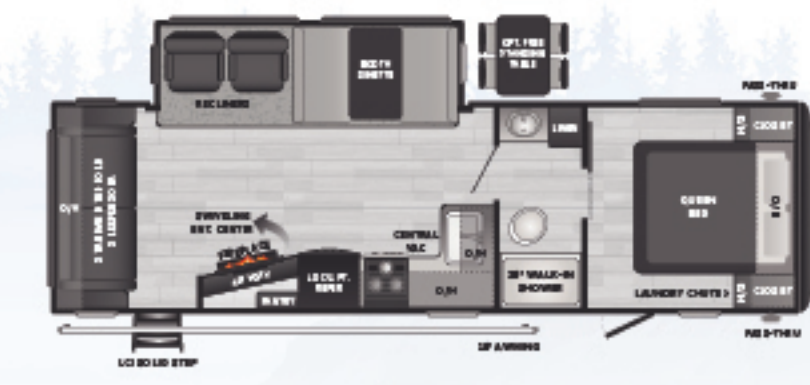

LEVEL UP YOUR CAMPING GAME

Whatever you're looking for, Keystone Hideout affordable RVs make it incredibly easy to become a camper. With its sharp, automotive-inspired exterior design and light and airy interiors, Hideout sets the stage for carefree camping. Hideout owners are delighted by unexpected features like electric stabilizer jacks, hidden pantries, and central vacuum systems.