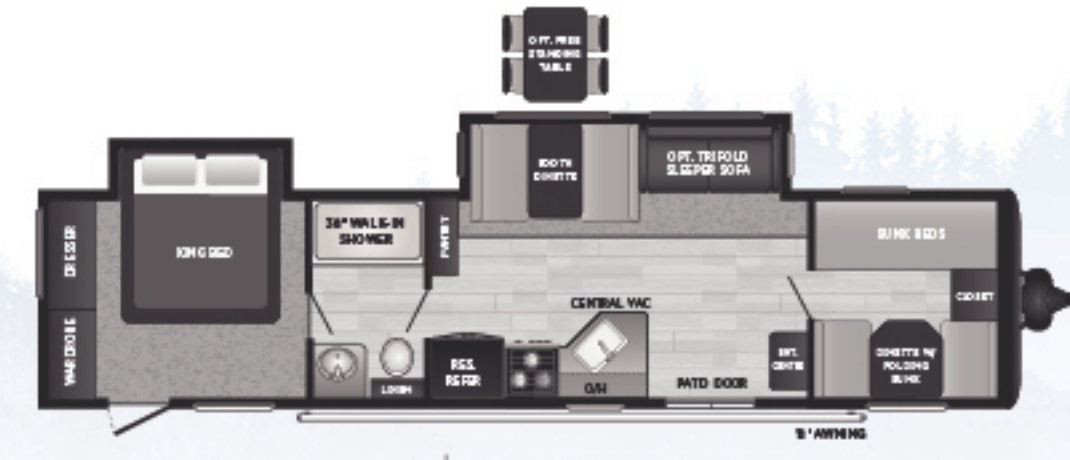

318BR | Two slide, private bunkroom, outdoor kitchen
WEIGHT 7688 LENGTH 35' 11"

27RLS | Rear living, recliners, hidden pantry
WEIGHT 6797 LENGTH 31' 11"

29DFS | One slide, double bunks, hidden pantry
WEIGHT 7138 LENGTH 33' 11"

34FKDS | Double slide w/ bed slide, front kitchen, patio door
WEIGHT 8293 LENGTH 38' 11"

LEVEL UP YOUR CAMPING GAME

Whatever you're looking for, Keystone Hideout affordable RVs make it incredibly easy to become a camper. With its sharp, automotive-inspired exterior design and light and airy interiors, Hideout sets the stage for carefree camping. Hideout owners are delighted by unexpected features like electric stabilizer jacks, hidden pantries, and central vacuum systems.

38BHDS | Double slide w/ bed slide, bunkhouse, patio door
WEIGHT 8281 LENGTH 39' 11"

38FDDS | Double slide w/ bed slide, front sectional, patio door
WEIGHT 8277 LENGTH 39' 11"

38FKTS | Triple slide w/ bed slide, mid-bunkhouse, patio door
WEIGHT 9079 LENGTH 39' 11"