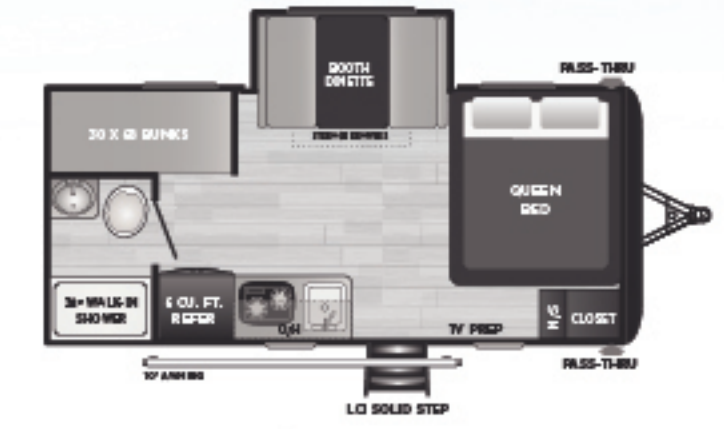

Built-in to reduce cargo and make cleanup a breeze (N/A single axles).

250BH IN ALBANY DECOR

174RK | Single-axle, rear kitchen, Murphy bed
WEIGHT 4009 LENGTH 21' 5"

175BH | Single-axle, single-over-single bunkhouse
WEIGHT 3234 LENGTH 21' 5"

176BH | Single-axle, one slide, double bunks
WEIGHT 3715 LENGTH 21' 5"

177RD | Single-axle, rear dinette, large rear window
WEIGHT 3350 LENGTH 21' 5"

178RB | Single-axle, rear bath
WEIGHT 3264 LENGTH 21' 5"