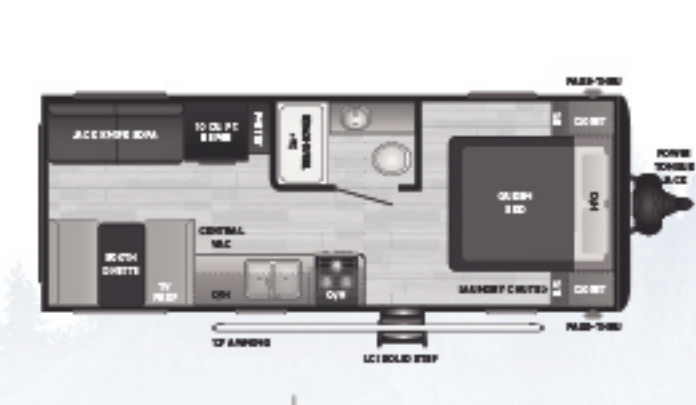

LEVEL UP YOUR CAMPING GAME

Whatever you're looking for, Keystone Hideout affordable RVs make it incredibly easy to become a camper. With its sharp, automotive-inspired exterior design and light and airy interiors, Hideout sets the stage for carefree camping. Hideout owners are delighted by unexpected features like electric stabilizer jacks, hidden pantries, and central vacuum systems.