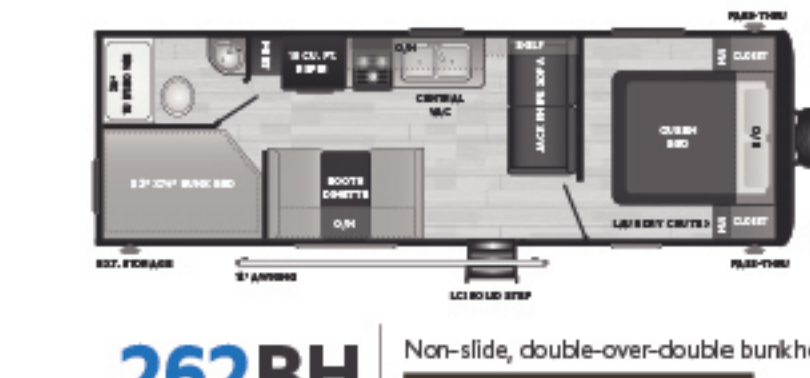

176BH | Single-axle, one slide, double bunks
WEIGHT 3715 LENGTH 21' 5"

177RD | Single-axle, rear dinette, large rear window
WEIGHT 3350 LENGTH 21' 5"

178RB | Single-axle, rear bath
WEIGHT 3264 LENGTH 21' 5"

179RB | Single-axle, one slide, rear bathroom
WEIGHT 3670 LENGTH 21' 5"

186SS | Single-axle, one slide, large pantry/ward
WEIGHT 4160 LENGTH 22' 10"

202RD | Non-slide, rear dinette, large rear window
WEIGHT 4508 LENGTH 24' 11"

250BH | One slide, double-over-double bunkhouse, camp kitchen
WEIGHT 6077 LENGTH 29' 11"

262BH | Non-slide, double-over-double bunkhouse
WEIGHT 4989 LENGTH 29' 3"

290QB | One slide, quad bunk, wrap-around rear storage
WEIGHT 6604 LENGTH 33' 3"