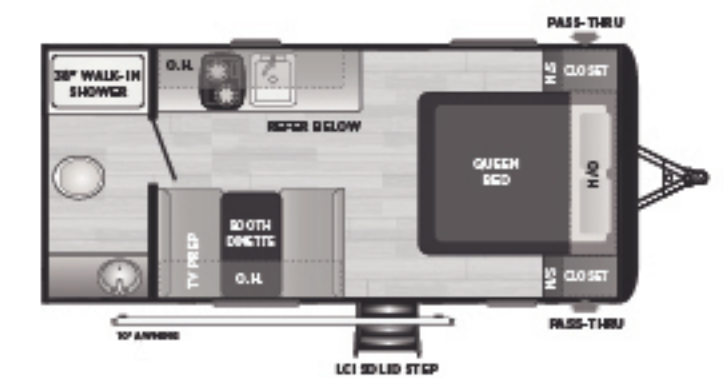

Built-in to reduce cargo and make cleanup a breeze (N/A single axles).

250BH IN ALBANY DECOR

174RK | Single-axle, rear kitchen, Murphy bed
WEIGHT 4009 LENGTH 21' 5"

175BH | Single-axle, single-over-single bunkhouse
WEIGHT 3234 LENGTH 21' 5"

176BH | Single-axle, one slide, double bunks
WEIGHT 3715 LENGTH 21' 5"

177RD | Single-axle, rear dinette, large rear window
WEIGHT 3350 LENGTH 21' 5"

178RB | Single-axle, rear bath
WEIGHT 3264 LENGTH 21' 5"