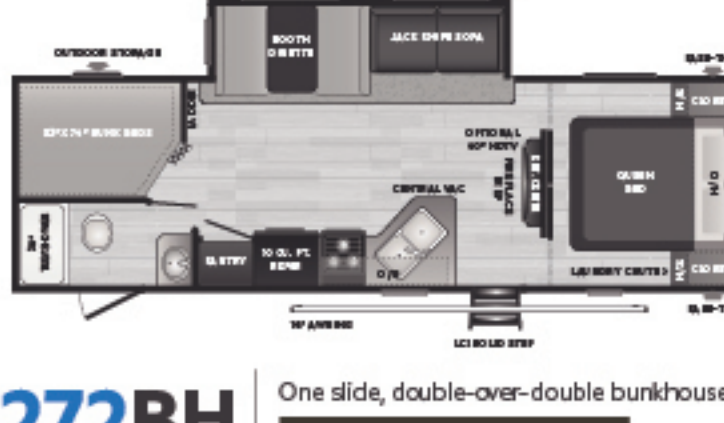

176BH | Single-axle, one slide, double bunks
WEIGHT 3715 LENGTH 21' 5"

177RD | Single-axle, rear dinette, large rear window
WEIGHT 3350 LENGTH 21' 5"

178RB | Single-axle, rear bath
WEIGHT 3264 LENGTH 21' 5"

250BH | One slide, double-over-double bunkhouse, camp kitchen
WEIGHT 6077 LENGTH 29' 11"

262BH | Non-slide, double-over-double bunkhouse
WEIGHT 4989 LENGTH 29' 3"

290QB | One slide, quad bunk, wrap-around rear storage
WEIGHT 6604 LENGTH 33' 3"

243RB | Rear bath, dual vanities, 72" jack-knife system
WEIGHT 5957 LENGTH 28' 8"

253RL | One slide, rear living, 72" jack-knife system
WEIGHT 6061 LENGTH 29' 11"

272BH | One slide, double-over-double bunkhouse, dual entry
WEIGHT 6088 LENGTH 30' 7"