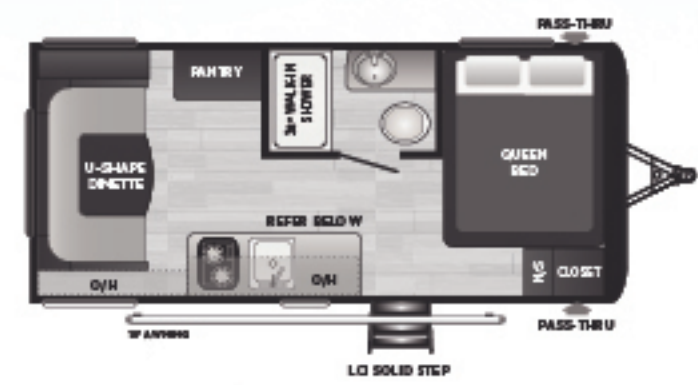

Built-in to reduce cargo and make cleanup a breeze (N/A single axles).

250BH IN ALBANY DECOR

174RK | Single-axle, rear kitchen, Murphy bed
WEIGHT 4009 LENGTH 21' 5"

175BH | Single-axle, single-over-single bunkhouse
WEIGHT 3234 LENGTH 21' 5"

176BH | Single-axle, one slide, double bunks
WEIGHT 3715 LENGTH 21' 5"

177RD | Single-axle, rear dinette, large rear window
WEIGHT 3350 LENGTH 21' 5"

178RB | Single-axle, rear bath
WEIGHT 3264 LENGTH 21' 5"