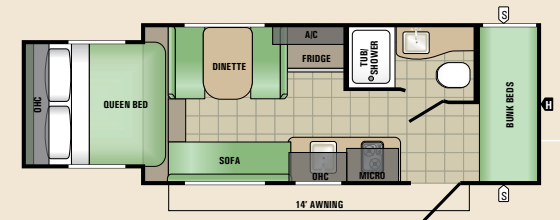

A

The 17QB floorplan features a queen bed with convenient overhead cabinets and windows with pleated shades on both sides.

B

A highlight of the 16RB is a large dinette and roomy sofa, both enhanced by large picture windows. Throughout the interior, you'll enjoy beautiful warm sugar maple cabinetry.

16RB

17BH

17QB

17SB

19BHS

19MBS