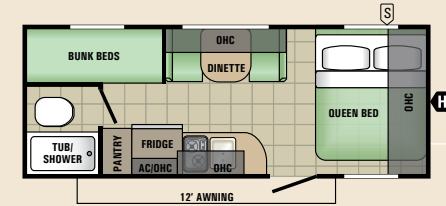

SPECIFICATIONS	16RB	17BH	17QB	17SB	19BHS	19MBS
Unloaded Vehicle Weight (lbs.)	2,925	3,065	3,000	3,105	3,965	4,045
Dry Hitch Weight (lbs.)	330	340	315	330	455	460
Gross Vehicle Weight Rating (lbs.)	3,500	3,500	3,500	3500	4,750	5,200
Cargo Carrying Capacity (lbs.)	575	435	500	395	785	1,155
Exterior Length	18' 4"	22' 5/8"	21' 5-1/4"	20' 4"	22' 1"	23' 10"
Exterior Width	85"	85"	85"	85"	85"	85"
Exterior Height with A/C	117"	117"	117"	117"	118"	120-3/4"
Interior Height	78"	78"	78"	78"	78"	78"
Fresh Water Capacity (gals)*	20	20	20	20	26.1	25.4
Gray Wastewater Capacity (gals)	15	15	15	15	30.8	15
Black Wastewater Capacity (gals)	9	9	9	9	30.8	9
Sleeping Capacity	6-7	5	3-4	5-6	6-8	3-4

*Includes water heater.

FOR FULL OPTIONS AND MORE STANDARD FEATURES GO TO starcraftcamping.com

SEE YOUR LOCAL STARCRAFT DEALER:

All information contained in this brochure and on the Starcraft RV website is the latest available and is correct to the best of our knowledge at the time of publication approval. Starcraft reserves the right to make changes and to discontinue models without notice or obligation. Photography may show optional equipment or props used for decoration purposes only. RVs built for sale in Canada may differ to conform to Canadian codes. Check with your Starcraft dealer for the latest in specifications, standard and optional equipment. 09/16
© 2016 STARCRAFT RV, INC.

STARCRAFT

536 Michigan Street, Topeka, IN 46571 USA
Phone: (800) 945-4787 Web: starcraftcamping.com

FOLLOW US ON: