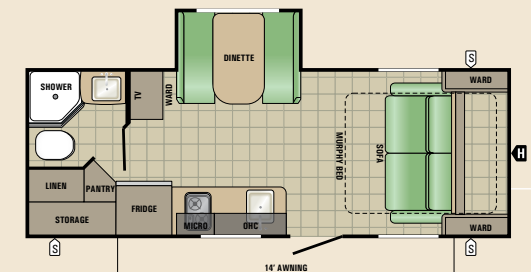

A

The 17QB floorplan features a queen bed with convenient overhead cabinets and windows with pleated shades on both sides.

B

A highlight of the 16RB is a large dinette and roomy sofa, both enhanced by large picture windows. Throughout the interior, you'll enjoy beautiful warm sugar maple cabinetry.

16RB

17BH

17QB

17SB

19BHS

19MBS