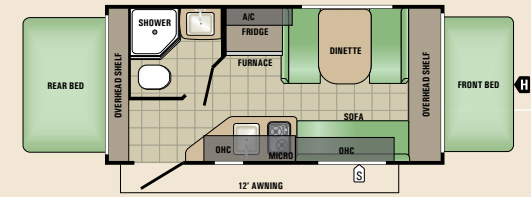

Unloaded Vehicle Weight (UVW): Sometimes referred to as "Dry Weight," UVW means the typical weight of this trailer as built at the factory. The UVW, as used in product literature and other promotional materials, does not include cargo, fresh water, propane, options or dealer-installed accessories. **Gross Vehicle Weight Rating (GVWR):** GVWR means the maximum permissible weight of the trailer, including the UVW plus passengers, personal items, all cargo, fluids, options, and dealer-installed accessories. The GVWR is equal to or greater than the sum of the UVW and the CCC. **Cargo Carrying Capacity (CCC):** CCC means the maximum weight of all passengers, personal items, food, fresh water, propane, tools, other cargo and dealer-installed accessories that can be carried by the trailer. CCC is equal to or less than GVWR minus UVW. The addition of options will decrease the CCC. **Hitch Weight (HW):** The hitch weight, as used in product literature and other promotional materials, does not include cargo, fresh water, propane gas, options or dealer-installed accessories. The addition of these types of items will either add to or subtract from the stated hitch weight. It is important for your safety and enjoyment that your tow vehicle be adequately sized and equipped to tow and handle the GVWR of the RV you select. Review weights and rating of your tow vehicle and consult a competent advisor for questions or advice. Whether you are new to RVing or a veteran, get a feel for the performance of your tow vehicle before heading out on the roadways. When you tow an RV, you must drive differently than when you drive a single vehicle. Practice hooking up, driving, backing up and braking in a safe environment or seek out professional instruction. Starcraft affixes a weight label to each RV which lists weight information for that vehicle. See specifications chart on the respective pages of this brochure.

16RB