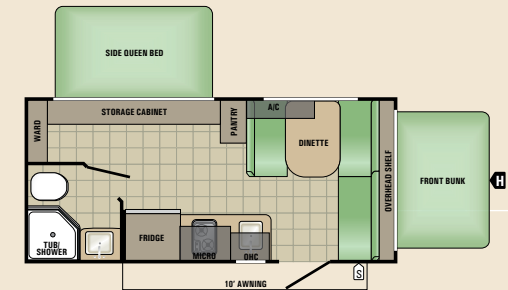

SPECIFICATIONS	16RB	17BH	17QB	17SB	19BHS	19MBS
Unloaded Vehicle Weight (lbs.)	2,925	3,065	3,000	3,105	3,965	4,045
Dry Hitch Weight (lbs.)	330	340	315	330	455	460
Gross Vehicle Weight Rating (lbs.)	3,500	3,500	3,500	3500	4,750	5,200
Cargo Carrying Capacity (lbs.)	575	435	500	395	785	1,155
Exterior Length	18' 4"	22' 5/8"	21' 5-1/4"	20' 4"	22' 1"	23' 10"
Exterior Width	85"	85"	85"	85"	85"	85"
Exterior Height with A/C	117"	117"	117"	117"	118"	120-3/4"
Interior Height	78"	78"	78"	78"	78"	78"
Fresh Water Capacity (gals)*	20	20	20	20	26.1	25.4
Gray Wastewater Capacity (gals)	15	15	15	15	30.8	15
Black Wastewater Capacity (gals)	9	9	9	9	30.8	9
Sleeping Capacity	6-7	5	3-4	5-6	6-8	3-4

*Includes water heater.

FOR FULL OPTIONS AND MORE STANDARD FEATURES GO TO starcraftcamping.com

SEE YOUR LOCAL STARCRAFT DEALER:

All information contained in this brochure and on the Starcraft RV website is the latest available and is correct to the best of our knowledge at the time of publication approval. Starcraft reserves the right to make changes and to discontinue models without notice or obligation. Photography may show optional equipment or props used for decoration purposes only. RVs built for sale in Canada may differ to conform to Canadian codes. Check with your Starcraft dealer for the latest in specifications, standard and optional equipment. 09/16
© 2016 STARCRAFT RV, INC.

STARCRAFT

536 Michigan Street, Topeka, IN 46571 USA
Phone: (800) 945-4787 Web: starcraftcamping.com

FOLLOW US ON: