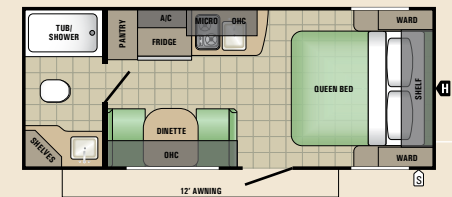

SPECIFICATIONS	16RB	17BH	17QB	17SB	19BHS	19MBS
Unloaded Vehicle Weight (lbs.)	2,925	3,065	3,000	3,105	3,965	4,045
Dry Hitch Weight (lbs.)	330	340	315	330	455	460
Gross Vehicle Weight Rating (lbs.)	3,500	3,500	3,500	3500	4,750	5,200
Cargo Carrying Capacity (lbs.)	575	435	500	395	785	1,155
Exterior Length	18' 4"	22' 5/8"	21' 5-1/4"	20' 4"	22' 1"	23' 10"
Exterior Width	85"	85"	85"	85"	85"	85"
Exterior Height with A/C	117"	117"	117"	117"	118"	120-3/4"
Interior Height	78"	78"	78"	78"	78"	78"
Fresh Water Capacity (gals)*	20	20	20	20	26.1	25.4
Gray Wastewater Capacity (gals)	15	15	15	15	30.8	15
Black Wastewater Capacity (gals)	9	9	9	9	30.8	9
Sleeping Capacity	6-7	5	3-4	5-6	6-8	3-4

*Includes water heater.

FOR FULL OPTIONS AND MORE STANDARD FEATURES GO TO starcraftcamping.com

SEE YOUR LOCAL STARCRAFT DEALER:

All information contained in this brochure and on the Starcraft RV website is the latest available and is correct to the best of our knowledge at the time of publication approval. Starcraft reserves the right to make changes and to discontinue models without notice or obligation. Photography may show optional equipment or props used for decoration purposes only. RVs built for sale in Canada may differ to conform to Canadian codes. Check with your Starcraft dealer for the latest in specifications, standard and optional equipment. 09/16
© 2016 STARCRAFT RV, INC.

STARCRAFT

536 Michigan Street, Topeka, IN 46571 USA
Phone: (800) 945-4787 Web: starcraftcamping.com

FOLLOW US ON: