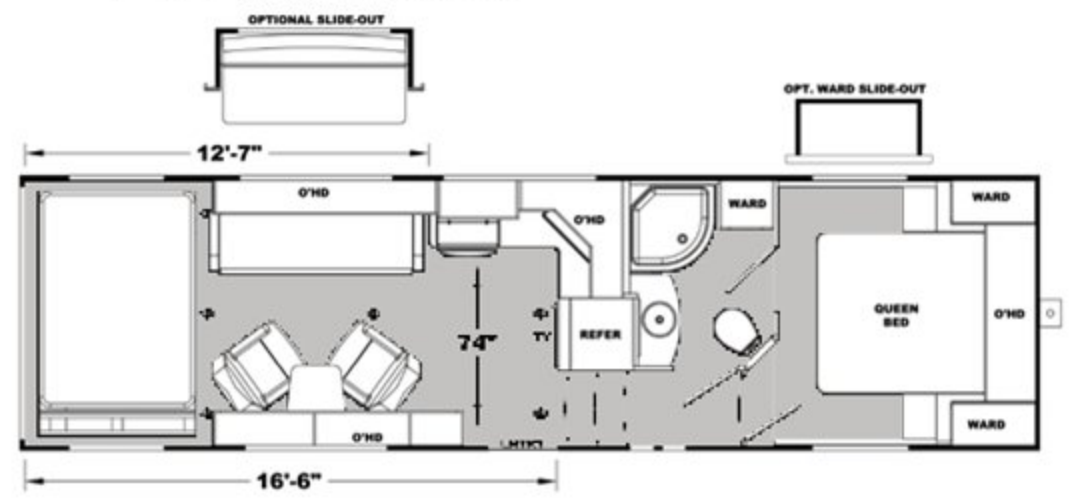

Iconic Widelite Fifth Wheel Models:

2817CKG