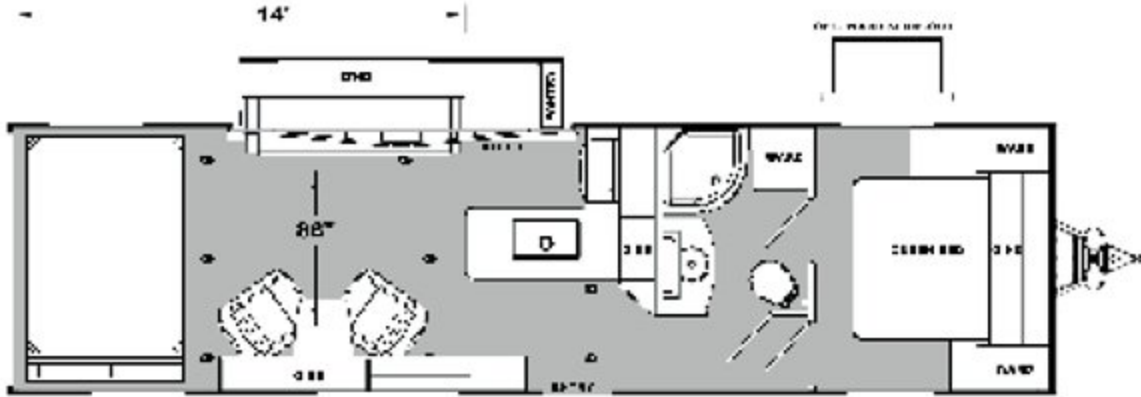

Iconic Widelite Travel Trailer Models:

2814IK