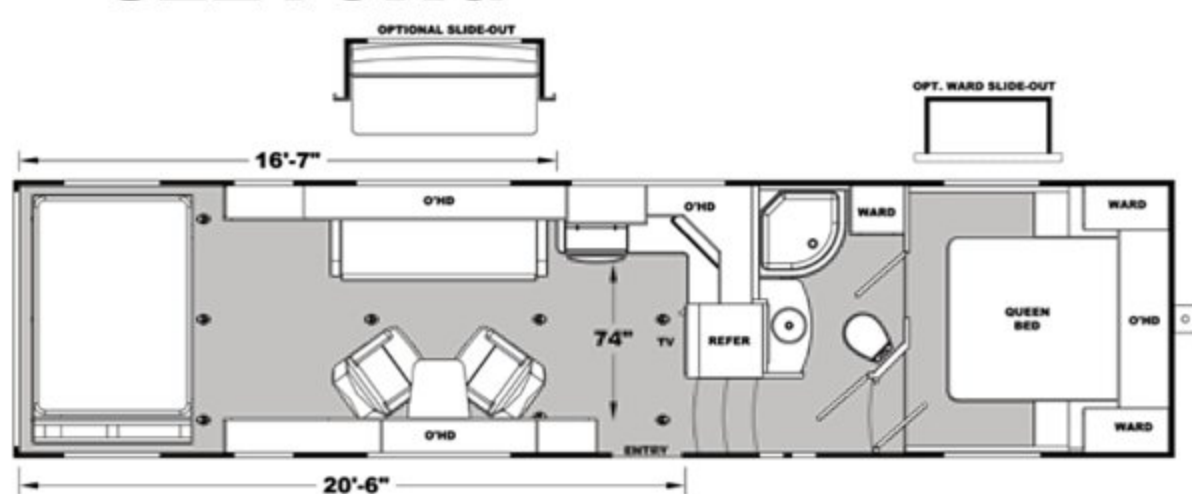

Iconic Widelite Travel Trailer Models:

2814IK

2816SWG

3016IK

3220SWG

3214IKG

Iconic Widelite Fifth Wheel Models:

2817CKG

2814SG

3016SG

3221CKG