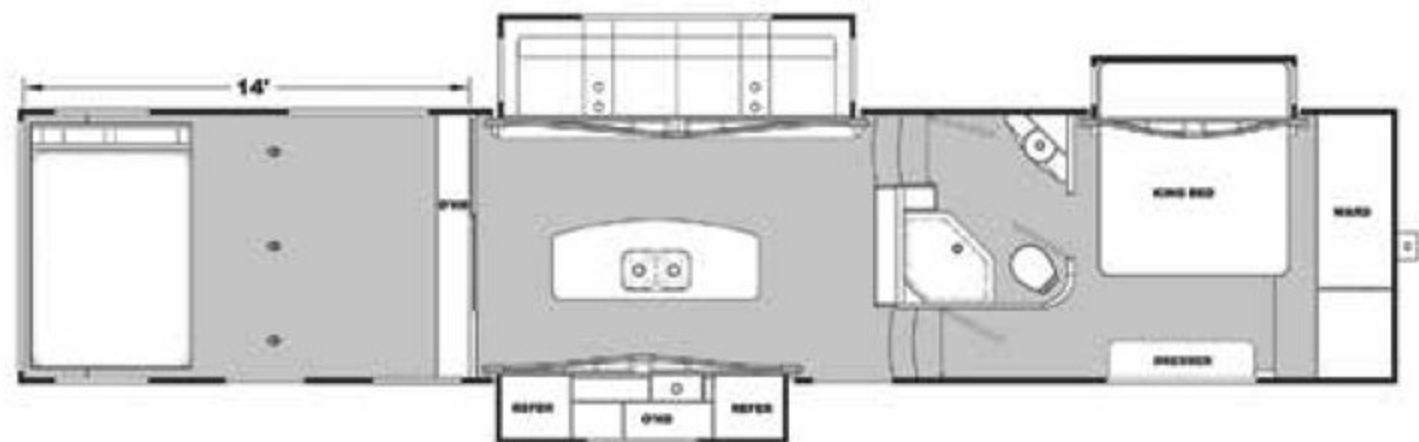

3914CI

3914Ci