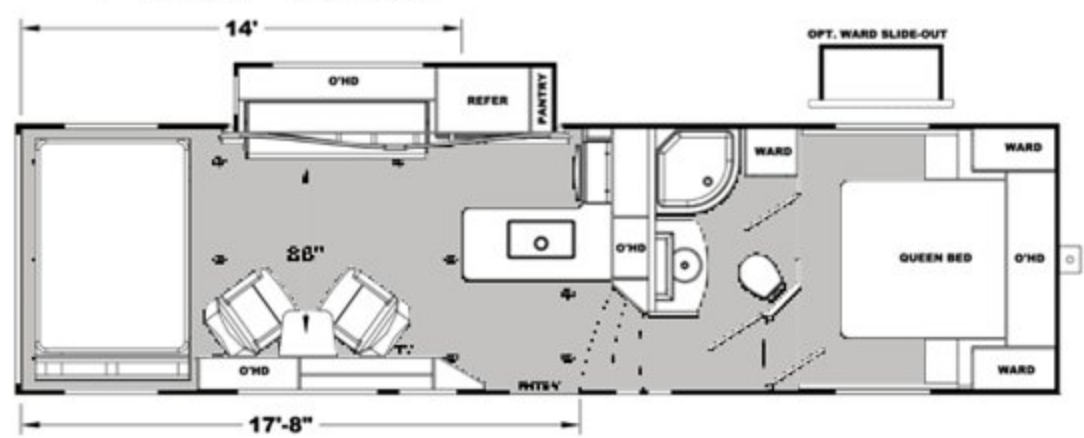

Iconic Widelite Travel Trailer Models:

2814IK

2816SWG

3016IK

3220SWG

3214IKG

Iconic Widelite Fifth Wheel Models:

2817CKG

2814SG

3016SG

3221CKG