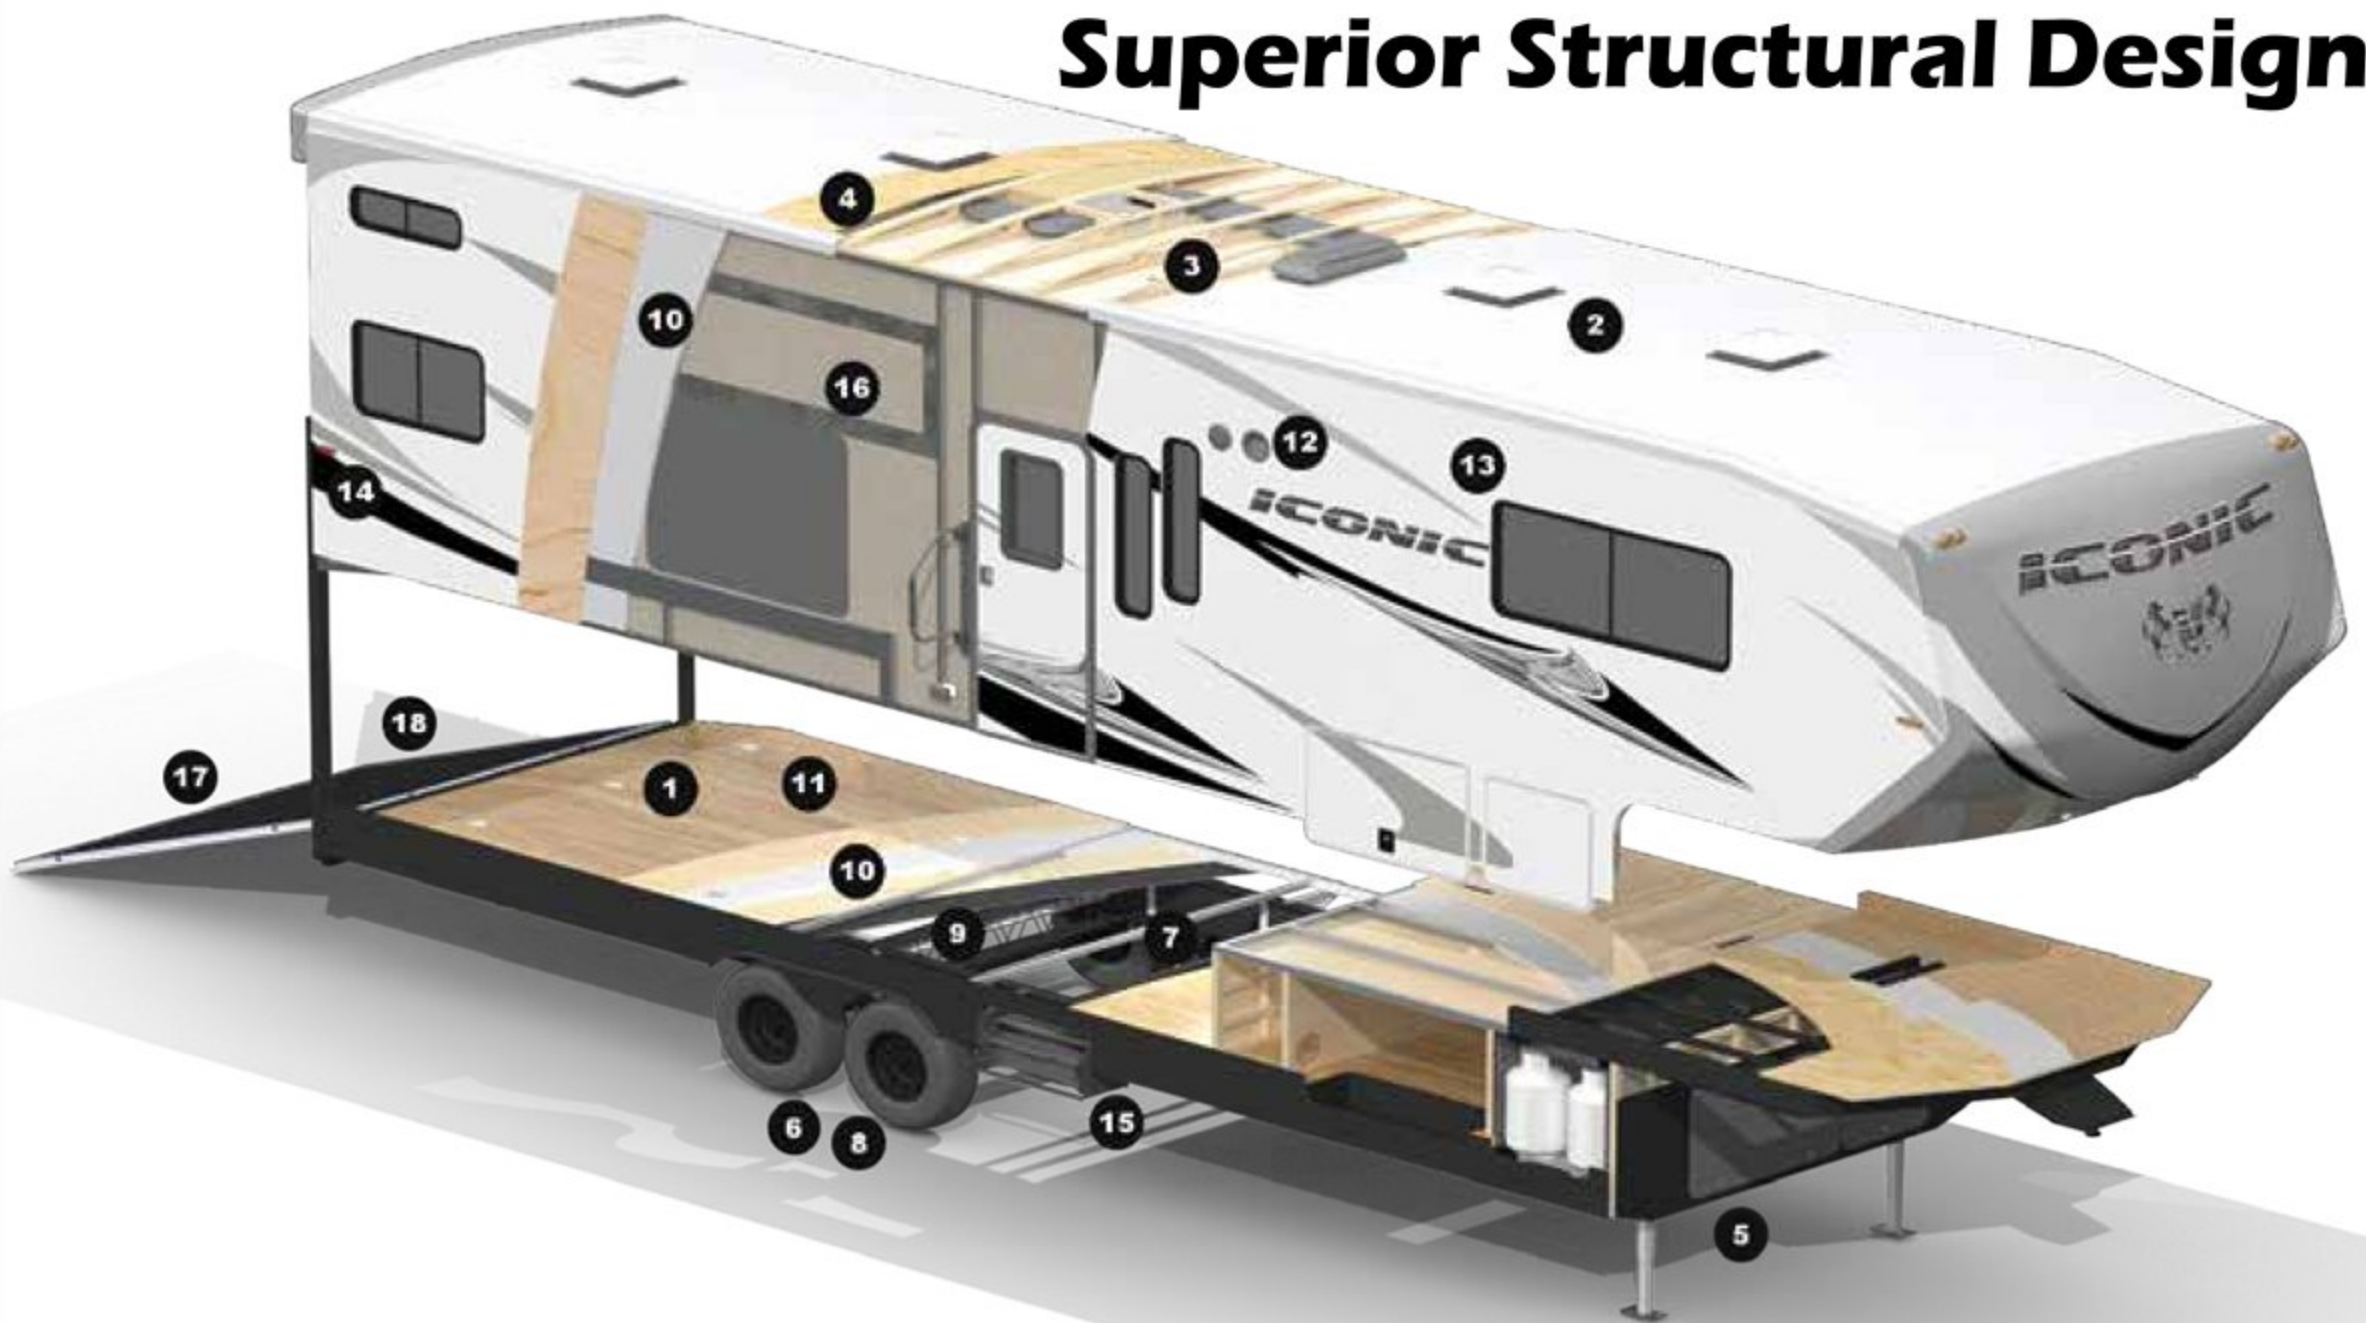

MAD MEDIA

Camp RZR

Doonies

Make a Wish

Superior Structural Design

1. 2,500 lbs. Tie-Downs Mounted to Steel
2. Seamless One Piece TPO Roof
3. 5" Roof Trusses
4. Fully Decked Walk-on Roof
5. Wide Stance Chassis
6. Wide Track Axles
7. 12 x 2" Self Adjust Brakes
w/7,000 lbs. Stopping Capacity per Axle
8. Tru-Offroad Lubeable Suspension
9. Hi Clearance OffRoad Holding Tanks

Bonded Floor

- Residential Grade Linoleum
- 1/2" Marine Grade Plywood Decking
- High Density EPS Foam Installation
- Quality Adhesive Developed Specifically for Vacuum Bonded Process
- Luan Under-Decking Covered w/ Underbelly
- 1.5 x 1.5 Welded Aluminum Tube Framing Filled with Lumber for Better Screw Retention

Heavy Duty Truss Chassis Supports I-Beam Chassis

Bonded Wall

- 1.5 x 1.5 Welded Aluminum Tube Filled with Lumber for Better Screw Retention
- Lamilux Exterior Paneling High Gloss Gel Coated Fiberglass Surface Bonded to Luan Backing
- High Density EPS Foam Insulation
- Quality Adhesive Developed Specifically for Lamination Process
- Vinyl Covered Luan