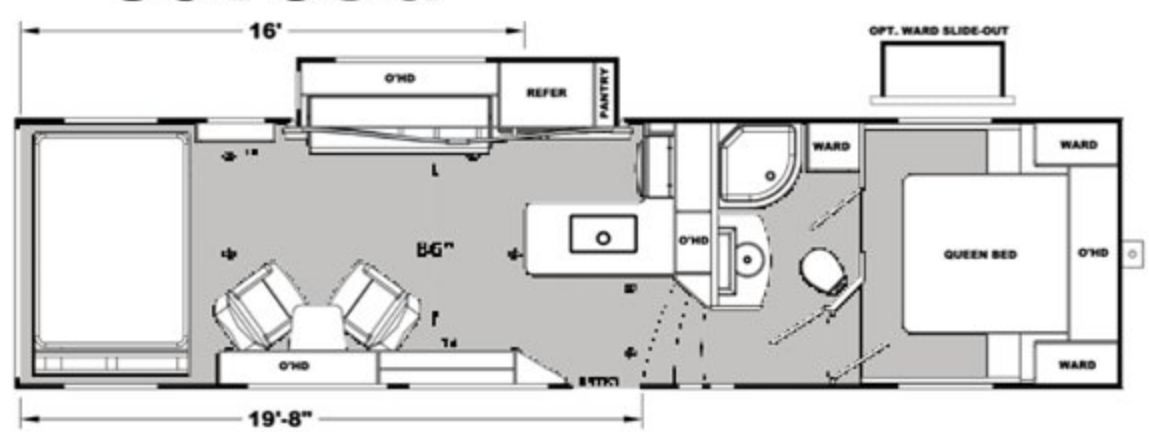

Iconic Widelite Travel Trailer Models:

2814IK

2816SWG

3016IK

3220SWG

3214IKG

Iconic Widelite Fifth Wheel Models:

2817CKG

2814SG

3016SG

3221CKG