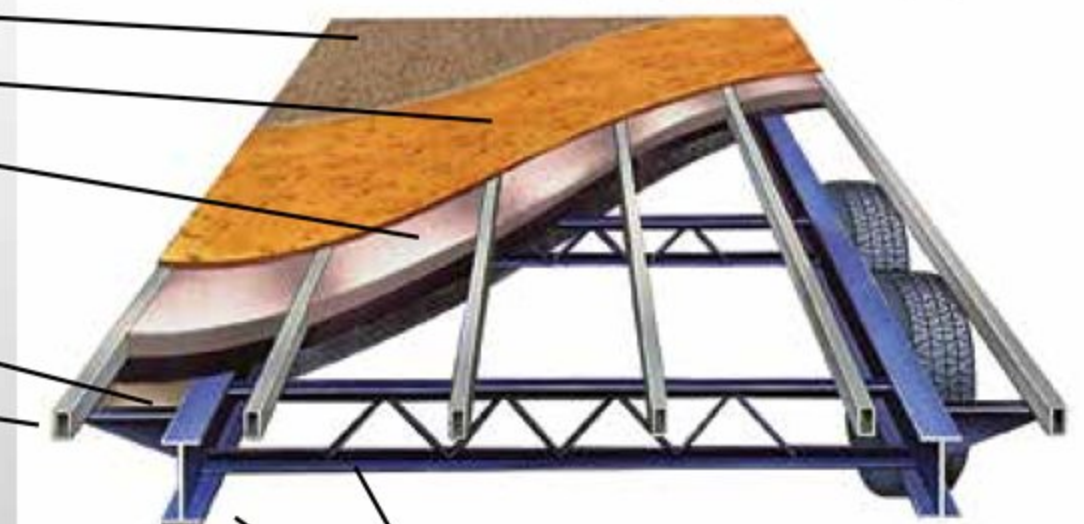

MAD MEDIA

Camp RZR

Doonies

Make a Wish

Superior Structural Design

1. 2,500 lbs. Tie-Downs Mounted to Steel
2. Seamless One Piece TPO Roof
3. 5" Roof Trusses
4. Fully Decked Walk-on Roof
5. Wide Stance Chassis
6. Wide Track Axles
7. 12 x 2" Self Adjust Brakes
w/7,000 lbs. Stopping Capacity per Axle
8. Tru-Offroad Lubeable Suspension
9. Hi Clearance OffRoad Holding Tanks

Bonded Floor

- Residential Grade Linoleum
- 1/2" Marine Grade Plywood Decking
- High Density EPS Foam Installation
- Quality Adhesive Developed Specifically for Vacuum Bonded Process
- Luan Under-Decking Covered w/ Underbelly
- 1.5 x 1.5 Welded Aluminum Tube Framing Filled with Lumber for Better Screw Retention

Heavy Duty Truss Chassis Supports I-Beam Chassis

Bonded Wall

- 1.5 x 1.5 Welded Aluminum Tube Filled with Lumber for Better Screw Retention
- Lamilux Exterior Paneling High Gloss Gel Coated Fiberglass Surface Bonded to Luan Backing
- High Density EPS Foam Insulation
- Quality Adhesive Developed Specifically for Lamination Process
- Vinyl Covered Luan