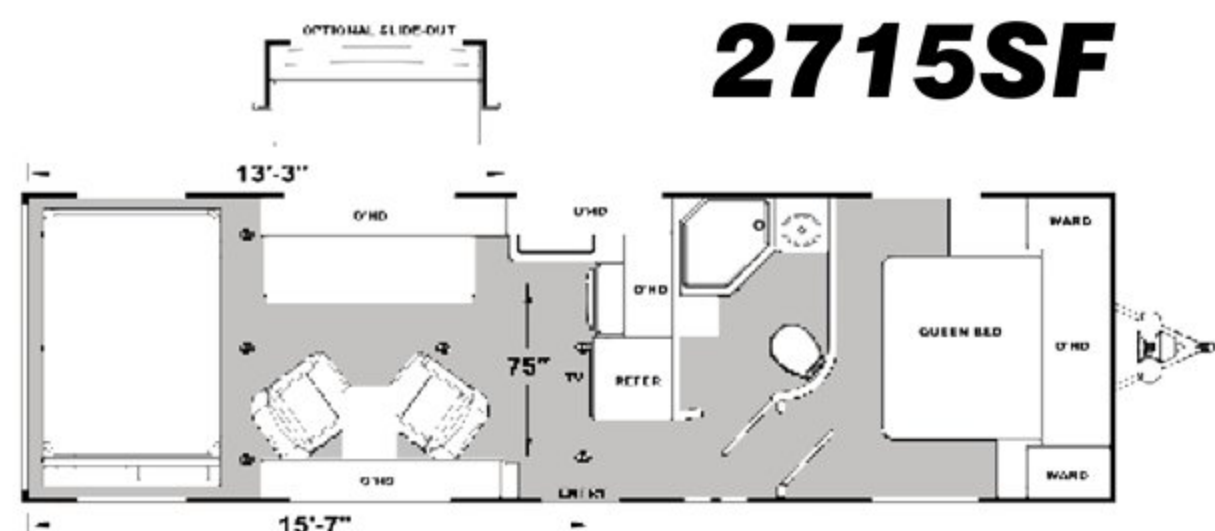

ICONIC

Interior Colors

- Graystone w/ Black Stone Cherry Wood
- Lightning w/ Skybrush Wood

Hi Def Exterior Graphics

- Gray

Optional Upgrades

- A/C Living Room - 15K BTU
- Aluminum Wheels - Deluxe 15" Black
- Black Aluminum Fender Skirts
- Corsa Furniture Trim
- CSA Canada
- Electric Bed / Dinette (Bottom Bunk) (N/A 2314SF)
- Enclosed Tanks - Heated
- Folding Dinette IPO Chairs
- Folding Roof Ladder
- Generator - 3.5K Portable (2315CB Only)
- Generator - 4.0K Onan w/ Transfer Switch (N/A w/ 3.5 Gen)
- Living Room Slideout - Roadside (2515AK & 2715SF Only)
- LP - Dual 30 Lbs
- Power Tongue Jack
- Rear Screen Wall
- Skylight Over Shower (N/A 2315CB)
- Stainless Steel Appliances
- Solar Panel - 160 Watt
- TV - Living Room (28" Class)
- Winterize

Glass Package (Gray) Includes:

- Fiberglass Sidewalls - Aluminum Framed (Laminated)
- Ultra Strong Bonded Floor

Iconic Prolite Models:

- 2315CB • 2314SF • 2515AK • 2715SF

2315CB

2314SF

2515AK

2715SF