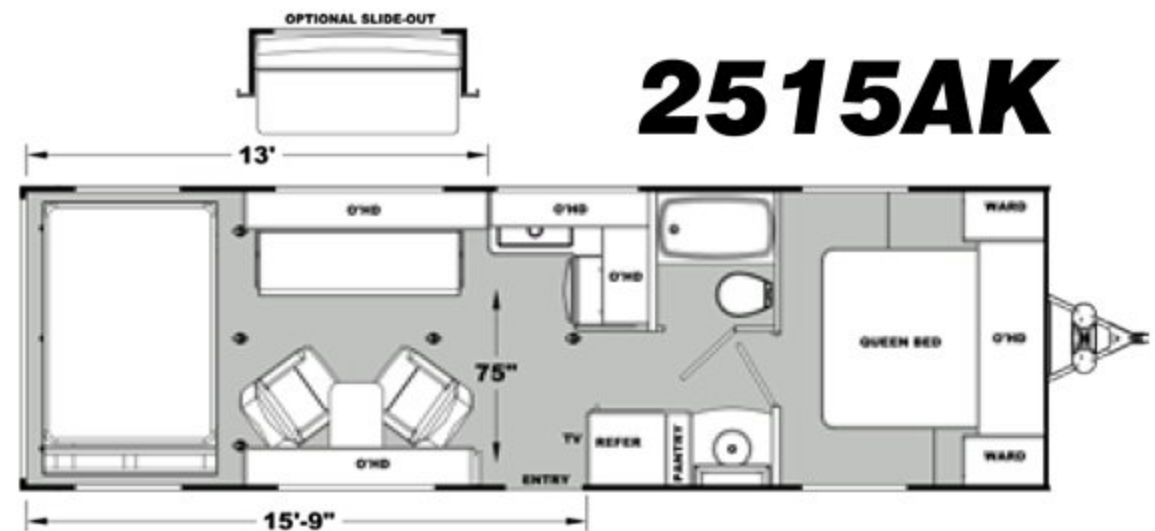

ICONIC

Interior Colors

- Graystone w/ Black Stone Cherry Wood
- Lightning w/ Skybrush Wood

Hi Def Exterior Graphics

- Gray

Optional Upgrades

- A/C Living Room - 15K BTU
- Aluminum Wheels - Deluxe 15" Black
- Black Aluminum Fender Skirts
- Corsa Furniture Trim
- CSA Canada
- Electric Bed / Dinette (Bottom Bunk) (N/A 2314SF)
- Enclosed Tanks - Heated
- Folding Dinette IPO Chairs
- Folding Roof Ladder
- Generator - 3.5K Portable (2315CB Only)
- Generator - 4.0K Onan w/ Transfer Switch (N/A w/ 3.5 Gen)
- Living Room Slideout - Roadside (2515AK & 2715SF Only)
- LP - Dual 30 Lbs
- Power Tongue Jack
- Rear Screen Wall
- Skylight Over Shower (N/A 2315CB)
- Stainless Steel Appliances
- Solar Panel - 160 Watt
- TV - Living Room (28" Class)
- Winterize

Glass Package (Gray) Includes:

- Fiberglass Sidewalls - Aluminum Framed (Laminated)
- Ultra Strong Bonded Floor

Iconic Prolite Models:

- 2315CB • 2314SF • 2515AK • 2715SF

2315CB

2314SF

2515AK

2715SF