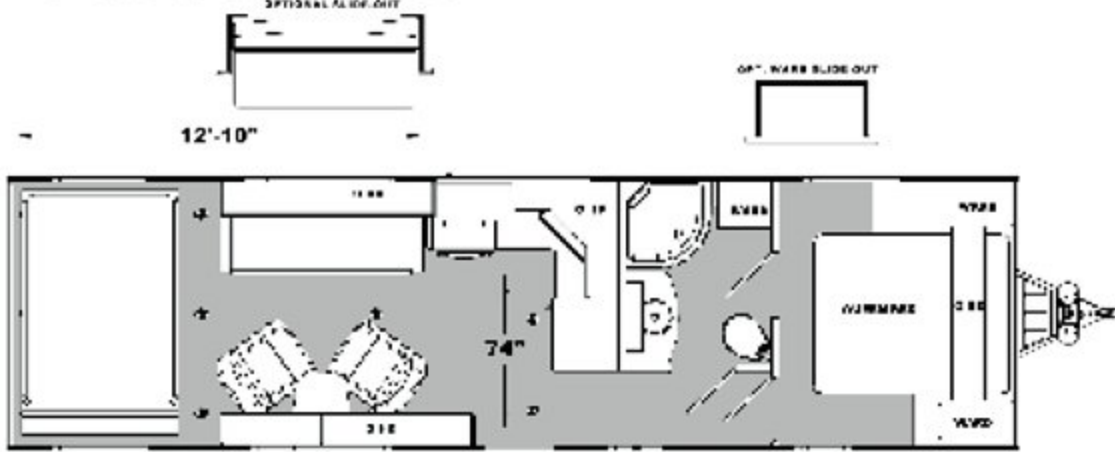

Iconic Widelite Travel Trailer Models:

2814IK

2816SWG

3016IK

3220SWG

3214IKG

Iconic Widelite Fifth Wheel Models:

2817CKG

2814SG

3016SG

3221CKG