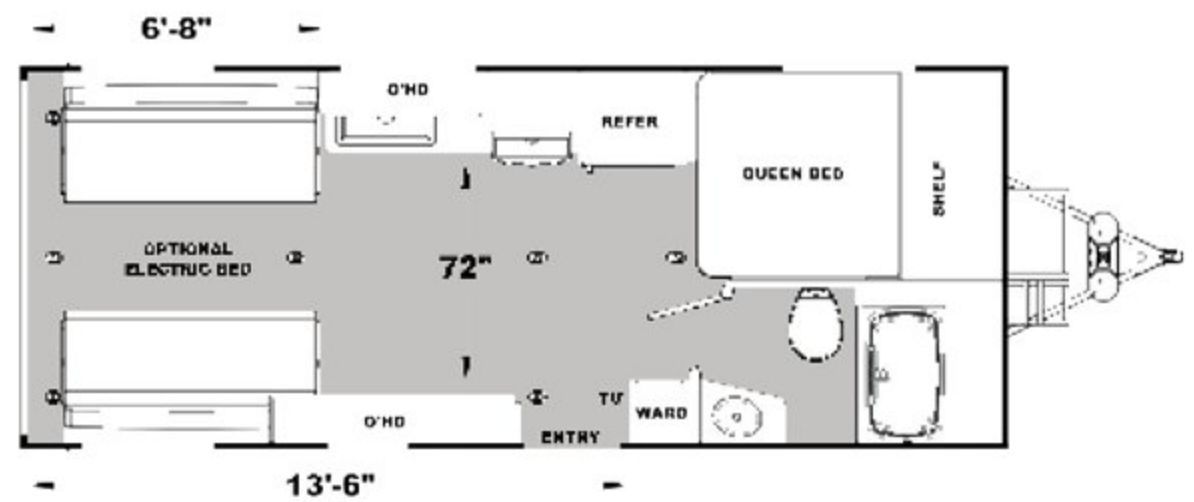

ICONIC

Interior Colors

- Graystone w/ Black Stone Cherry Wood

Hi Def Exterior Graphics

- Gray

Optional Upgrades

- 2 Chairs IPO Sofa
- Corsa Furniture Trim
- CSA Canada
- Electric Bed w/ Ladder
- Generator - 3.5K Portable
- Power Tongue Jack
- Ramp Door Cable Kit
- Solar Panel - 160 Watt
- Stabilizer Jacks - Front
- TV - Living Room (28" Class)
- Winterize

Limited Package Includes

- Electric Awning - DVD - Black Tank Flush
- 12V USB Charger

Iconic Limited Edition Models:

- 1913CB-LE • 2114SF-LE
- 1913CBG-LE • 2114SFG-LE

1913CB-LE

2114SF-LE