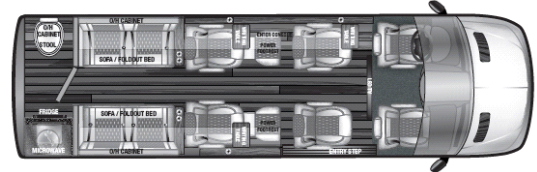

Required Selection: No Partition (2737), Arched Partition (2733), Full Partition (2734), PARTITION NOT AVAILABLE ON 8OB AND 8OBA 144"

EXTERIOR SELECTIONS				
	BATTERY & A/C PACKAGES (REQUIRED SELECTION)	PRICE	EXTERIOR COLOR (REQUIRED SELECTION)	PRICE
450-60716-1	☒ 540 ANYWHERE PACKAGE: 12V Aux. Air, 3000W Inverter, 540Ah Lithium Batteries, Charge Controller, 110V Rooftop A/C	$ 13,493	ARCTICWHITEEXT HIGHSILVEREXT OBSIDIANBLACKEXT OTHER 6351 1620-1	ARCTIC WHITE $ - HIGH-TECH SILVER $ 1,823 OBSIDIAN BLACK $ 1,823 OTHER OEM COLOR: $ - CUSTOM PARTIAL PAINT: $ 2,993 CUSTOM FULL BODY PAINT: $ 19,493
450-10545	☐ MB RV SUSPENSION BUNDLE w/ENHANCEMENT: Timbren-2WD, Sumo Springs-AWD and 144's	$ 1,043		
450-10072	☒ AIR-RIDE SUSPENSION PACKAGE: VB Rear Air-Ride Suspension Upgrade	$ 14,843	1335-2	☒ WHEELS & TIRES (REQUIRED SELECTION) 16" POLISHED ALUMINUM WHEELS, OEM TIRES (170"EXT) $ -
450-6061	☒ AWNING PACKAGE: Power Awning with Built In LED Lighting and Seismic Sensor	$ 3,743		
450-125	☒ RUGGED ROOF APPEARANCE PACKAGE: Custom Aluminum Powdercoated Roof Rack with Access Ladder	$ 5,993		

V-CRUISE 100B 10 Passenger Driver Side Bench Seat no Wall with Opposing Bench Seats