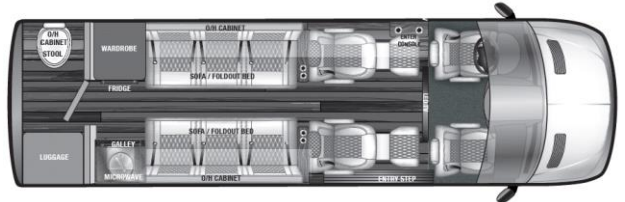

Required Selection: No Partition (2737), Arched Partition (2733), Full Partition (2734), PARTITION NOT AVAILABLE ON 8OB AND 8OBA 144"

EXTERIOR SELECTIONS				
	BATTERY & A/C PACKAGES (REQUIRED SELECTION)	PRICE	EXTERIOR COLOR (REQUIRED SELECTION)	PRICE
450-60754	☒ STANDARD EQUIPMENT: 12V Aux. Air, 2000W Inverter, 270Ah Lithium Battery	$ -	ARCTICWHITEEXT ☐ HIGHSILVEREXT ☐ OBSIDIANBLACKEXT ☐ OTHER ☒ Stone Grey	$ - $ 1,823 $ 1,823 $ 1,149
450-10545	☐ MB RV SUSPENSION BUNDLE w/ENHANCEMENT: Timbren-2WD, Sumo Springs-AWD and 144's	$ 1,043	6351 ☐ 1620-1 ☐	$ 2,993 $ 19,493
450-10072	☒ AIR-RIDE SUSPENSION PACKAGE: VB Rear Air-Ride Suspension Upgrade	$ 14,843	1446-1 ☒	$ 2,543
450-6061	☒ AWNING PACKAGE: Power Awning with Built In LED Lighting and Seismic Sensor	$ 3,743		
450-125	☒ RUGGED ROOF APPEARANCE PACKAGE: Custom Aluminum Powdercoated Roof Rack with Access Ladder	$ 5,993