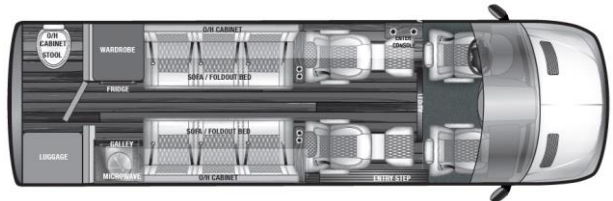

Required Selection: No Partition (2737), Arched Partition (2733), Full Partition (2734), PARTITION NOT AVAILABLE ON 8OB AND 8OBA 144"

EXTERIOR SELECTIONS				
	BATTERY & A/C PACKAGES (REQUIRED SELECTION)	PRICE	EXTERIOR COLOR (REQUIRED SELECTION)	PRICE
450-60716-2	☒ 1080 ANYWHERE PACKAGE (N/A 144"):	$ 19,493	ARCTICWHITEEXT	$ -
	12V Aux. Air, 3000W Inverter, 1080Ah Lithium		HIGHSILVEREXT	$ 1,823
	Batteries, Charge Controller, 110V Rooftop A/C, Aux.		OBSDIANBLACKEXT	$ 1,823
	Diesel Air Heater, 340W Solar		OTHER	☒ $ 1,149
450-10545	☐ MB RV SUSPENSION BUNDLE w/ENHANCEMENT:	$ 1,043	6351	$ 2,993
	Timbren-2WD, Sumo Springs-AWD and 144's		1620-1	$ 19,493
450-10072	☒ AIR-RIDE SUSPENSION PACKAGE:	$ 14,843		
	VB Rear Air-Ride Suspension Upgrade			
450-6061	☐ AWNING PACKAGE:	$ 3,743		
	Power Awning with Built In LED Lighting and Seismic Sensor			
450-125	☒ RUGGED ROOF APPEARANCE PACKAGE:	$ 5,993		
	Custom Aluminum Powdercoated Roof Rack with Access Ladder