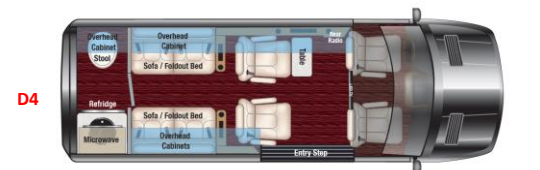

ADDITIONAL EQUIPMENT

Method Wheels & BF Goodrich K02 Tires	$6,543

NOTES

BASE AMOUNT	$217,793
OPTIONS SUBTOTAL	$29,831
DESTINATION CHARGE	$3,000
TOTAL AMOUNT	$250,623

MSRP

FOB: Elkhart, IN

I acknowledge that this is a firm order to schedule for production. Prices are subject to change without notice.