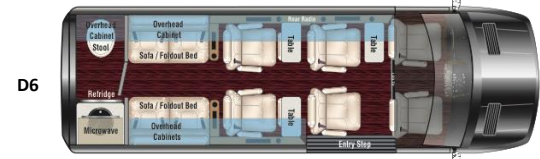

ADDITIONAL EQUIPMENT

Method Wheels & BF Goodrich K02 Tires	$6,543

NOTES

BASE AMOUNT	$217,793
OPTIONS SUBTOTAL	$29,831
DESTINATION CHARGE	$3,000
TOTAL AMOUNT	$250,623

MSRP

FOB: Elkhart, IN

I acknowledge that this is a firm order to schedule for production. Prices are subject to change without notice.