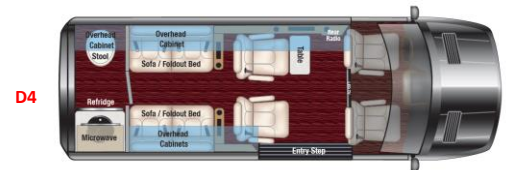

ADDITIONAL EQUIPMENT

Apple TV	$743
METHOD WHEELS & BF GOODRICH K02 TIRES	$6,543

NOTES

BASE AMOUNT	$217,793
OPTIONS SUBTOTAL	$28,331
DESTINATION CHARGE	$3,000
TOTAL AMOUNT	$249,123

MSRP

FOB: Elkhart, IN

I acknowledge that this is a firm order to schedule for production. Prices are subject to change without notice.