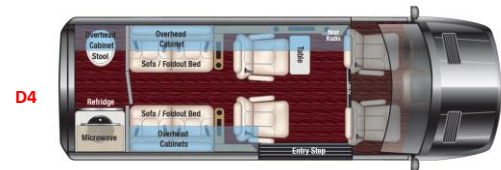

ADDITIONAL EQUIPMENT

Apple TV	$743
Method Wheels & BF Goodrich Ko2 Tires	$6,543

NOTES

BASE AMOUNT	$217,793
OPTIONS SUBTOTAL	$24,146
DESTINATION CHARGE	$3,000
TOTAL AMOUNT	$244,938

MSRP

FOB: Elkhart, IN

I acknowledge that this is a firm order to schedule for production. Prices are subject to change without notice.