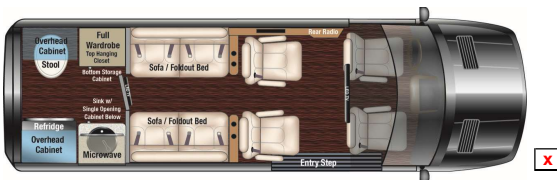

1826 Leer Drive * Elkhart Indiana 46514

LUXE Cruiser MSRP

Date _____ INV# 13646
Sales Rep: Rob Cronin

Misc Information:
MDW Date:

Customer RV Shop
Address 14340 S Choctaw Extension
City Baton Rouge
ST. LA Zip 40819

Customer Sig _____
Contact _____
Cust. Phone _____
Cust. Fax _____

☒ 3500 Dodge Hi Roof

VIN # 3C6MRVJG5PE538105

Exterior Color Ceramic Grey
Seat Style AMG
Seat Color Medium Graphite
Seat Pipe / Thread Black
Wall / Ceiling Medium Graphite
Flooring Neutral
Carpet Mats Color Black
Wood Trim Black Denali
Floor Plan See Below

Available Options

Electronic Options

☒	Dodge Cruiser	$179,993
	Additional 110 Outlets	$293
	100 Amps of Lithium Battery	$1,943
	160 Watts of Solar Power	$1,943

Interior Convenience Options

	SLS SEAT Upgrade	$1,943.00
	Satin Wood Finish Upgrade	NC
☒	Add Rear Toilet / Sink / Microwave (Floor Plan B)	$2,535
	Pedestal Table with Base	$593.00
	Additional Base	$68.00
	Seat Heat ($249) Per Seat Specify Location	$374.00
	Seat Massage ($295) (Per Seat Specify Location)	$443.00
	PowerLeg Lifts Delete Swivel Peds (2nd Row Both Seats)	$210.00
	Hard Cover Toilet	$488.00
	Removable Partition with Hardware	$525.00
	Overhead Cabinets	$3,743.00

Exterior Options

	Power Awning	$4,125.00
	Custom Roof Rack with Ladder	$6,893.00
	Custom Chassis Re-Paint	$11,250

- ALL FORWARD FACING SEATS GET CHILD TIE DOWNS
- BLACK WINDOW SHADES
- SECOND ROW SLIDES
- MUST HAVE ALUMINUM WHEELS ADDED

Dealer Provided Chassis	
Conversion Only Base Price	$179,992.50
Total Options	$2,535.00
(FOB Elkhart IN) Freight	$1,980.00
Total	$184,507.50

* Midwest Automotive Designs Reserves the Right to Change any Std or Optional Features without Notice.
** Photos may Not depict the Actual product.